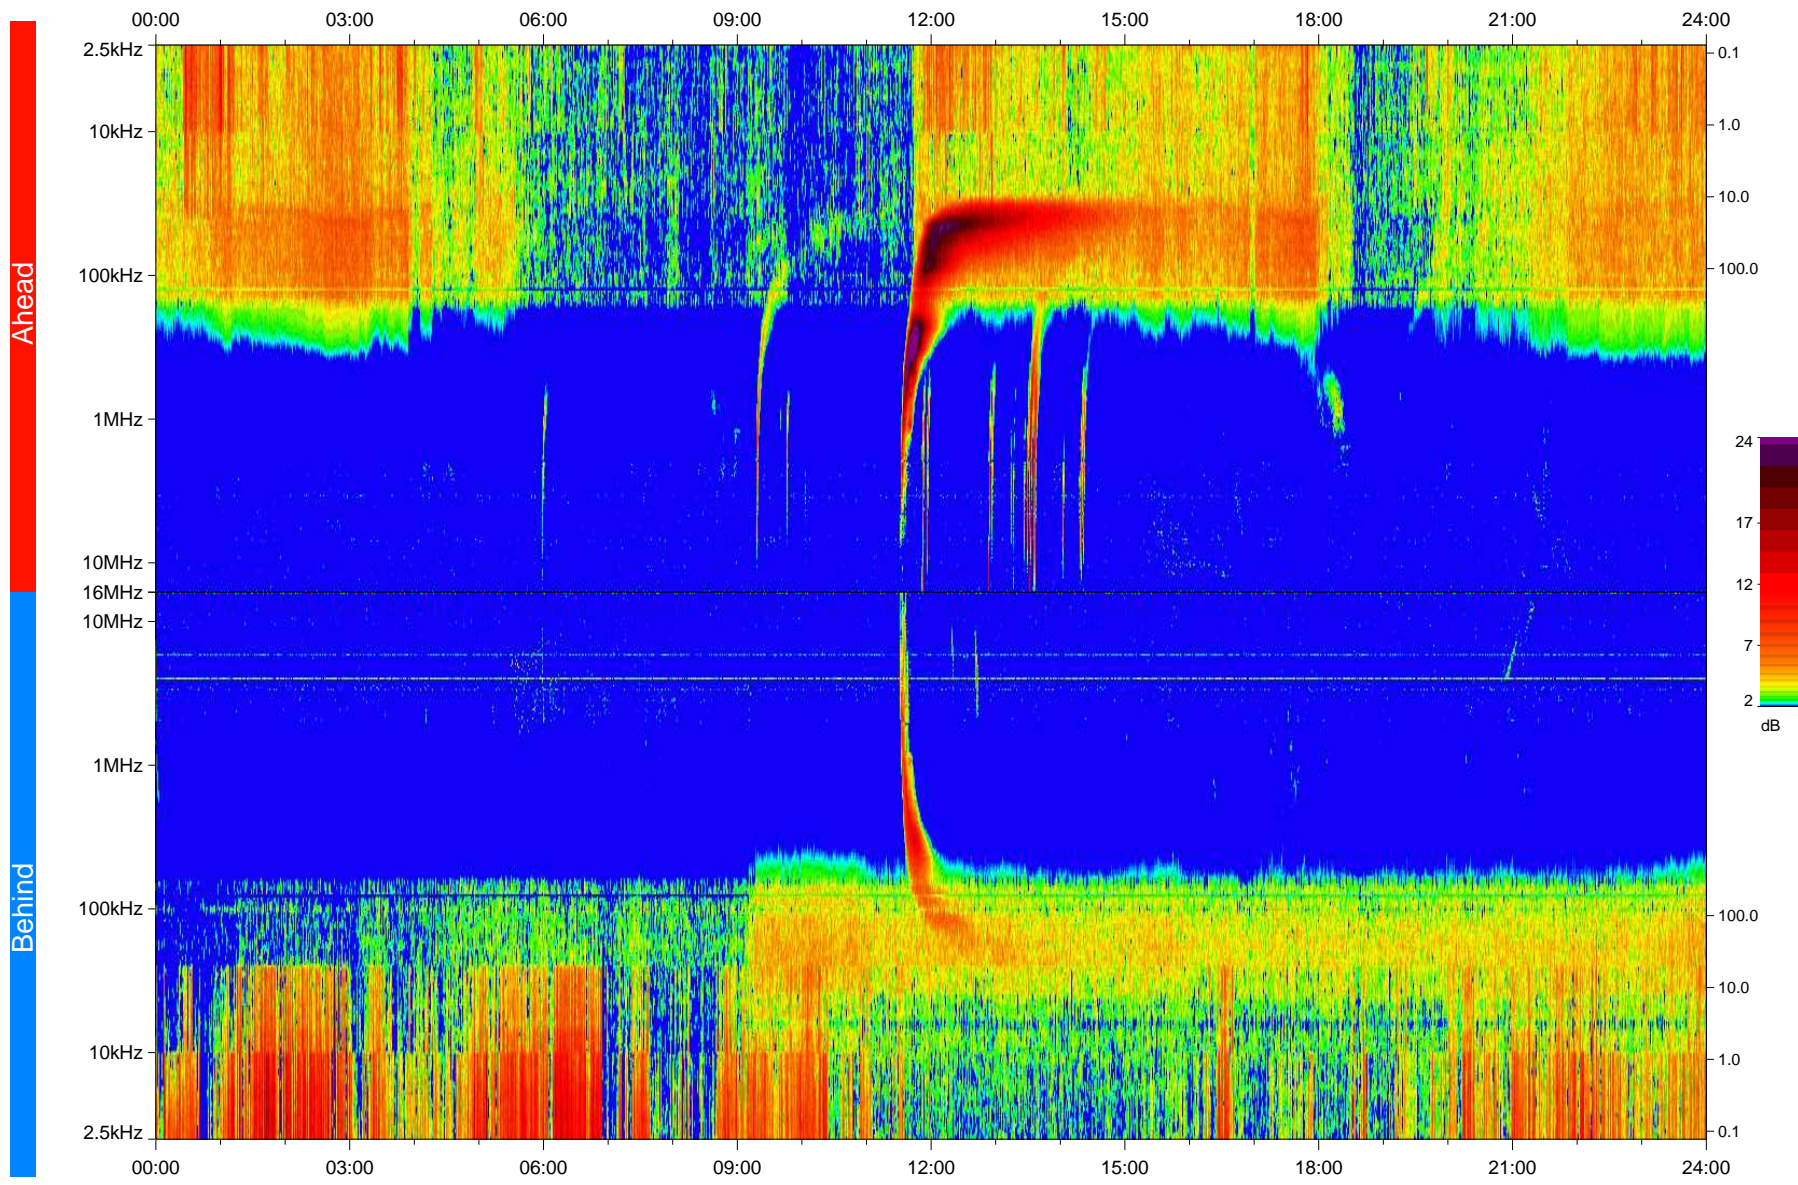

STEREO/WAVES Daily Summary - 20-Feb-2010 (DOY 051)

Ahead source file: swaves_ahead_2010_051_1_04.fin
Ahead PSE Angle: 65.3°

Behind PSE Angle: -71.2°
Behind source file: swaves_behind_2010_051_1_04.fin

Time (UTC)

file: stereo_swaves_daily-summary_color_20100220_v04
made by: space.umn.edu on macOS with IDL 8.8.2 on 2022-10-16 03:29:50, with TLib V945 / dynspec V311