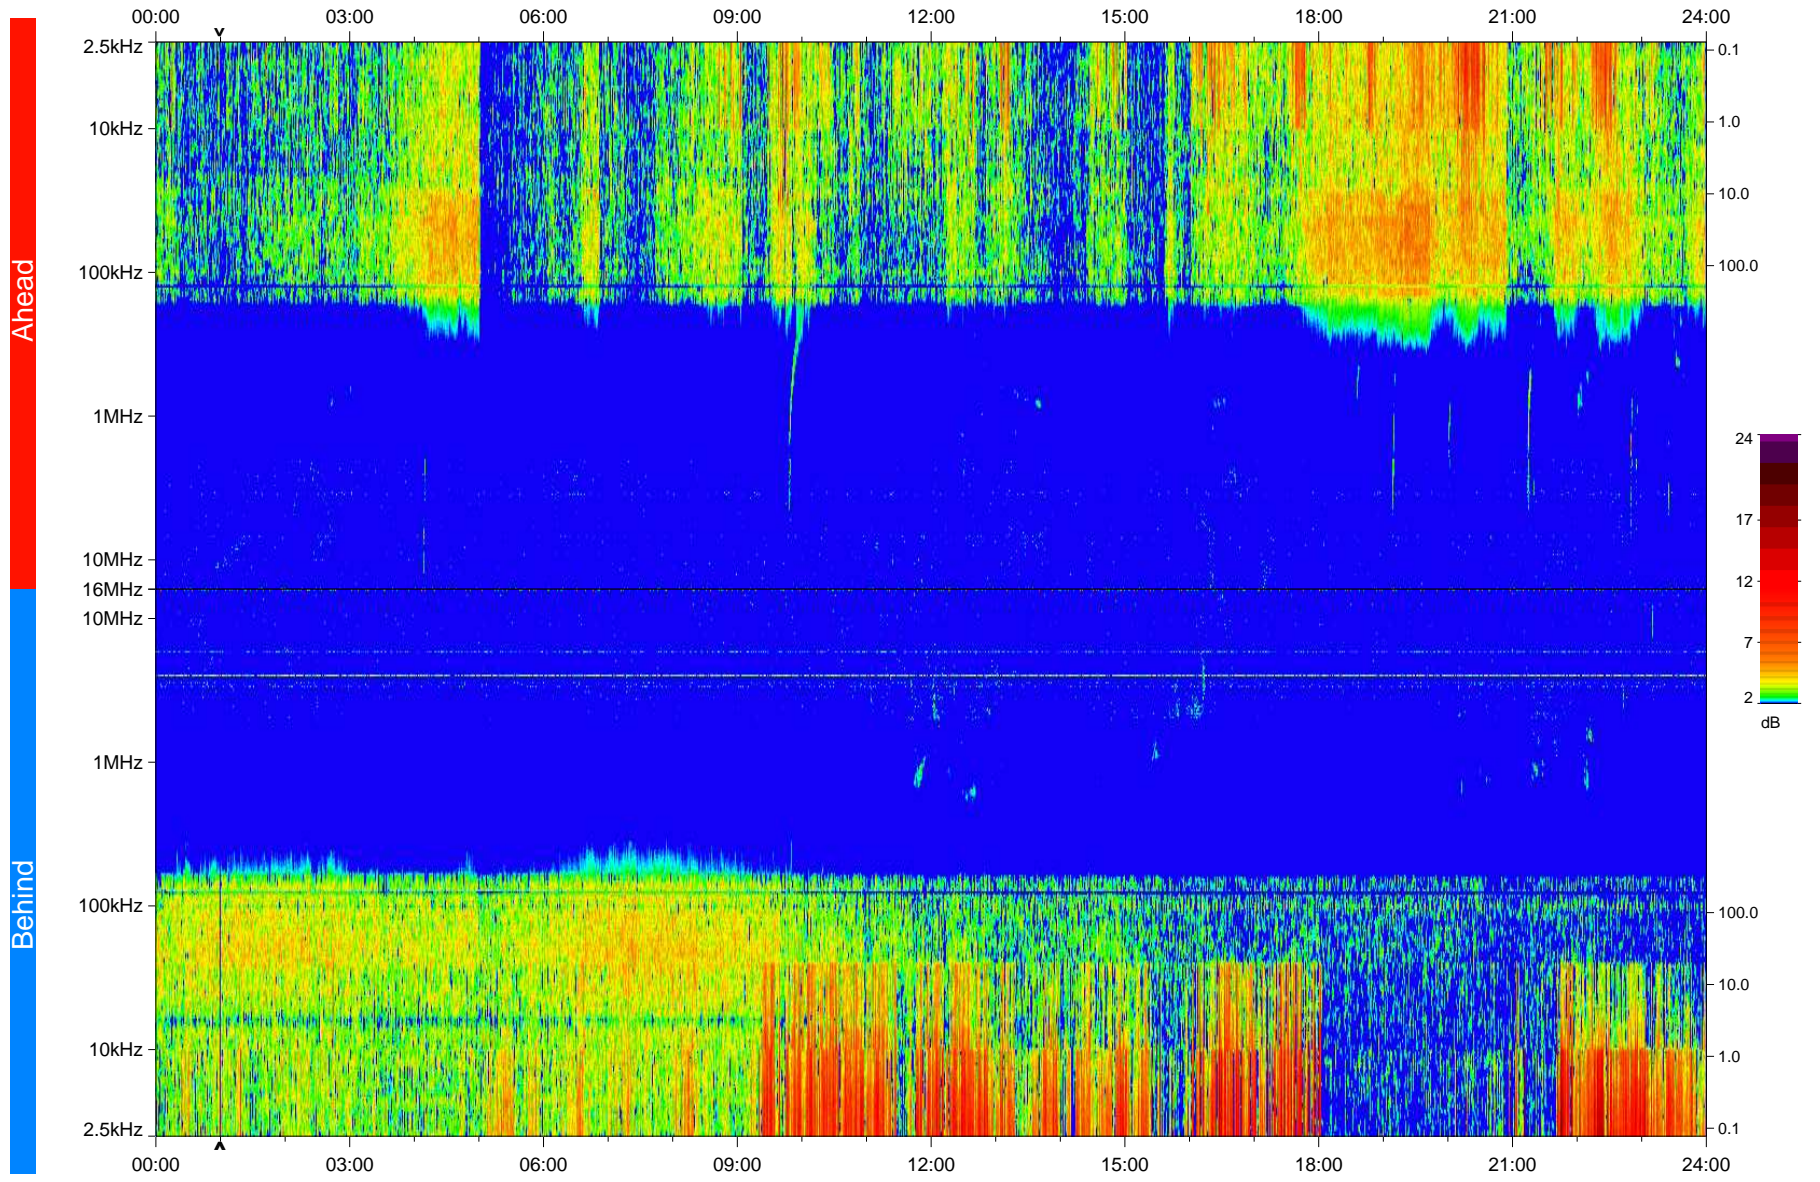

# STEREO/WAVES Daily Summary - 19-Feb-2010 (DOY 050)

Ahead source file: swaves\_ahead\_2010\_050\_1\_04.fin  
Ahead PSE Angle: 65.2°

Behind PSE Angle: -71.2°  
Behind source file: swaves\_behind\_2010\_050\_1\_04.fin

Time (UTC)

file: stereo\_swaves\_daily-summary\_color\_20100219\_v04  
made by: space.umn.edu on macOS with IDL 8.8.2 on 2022-10-16 03:26:59, with TLib V945 / dynspec V311