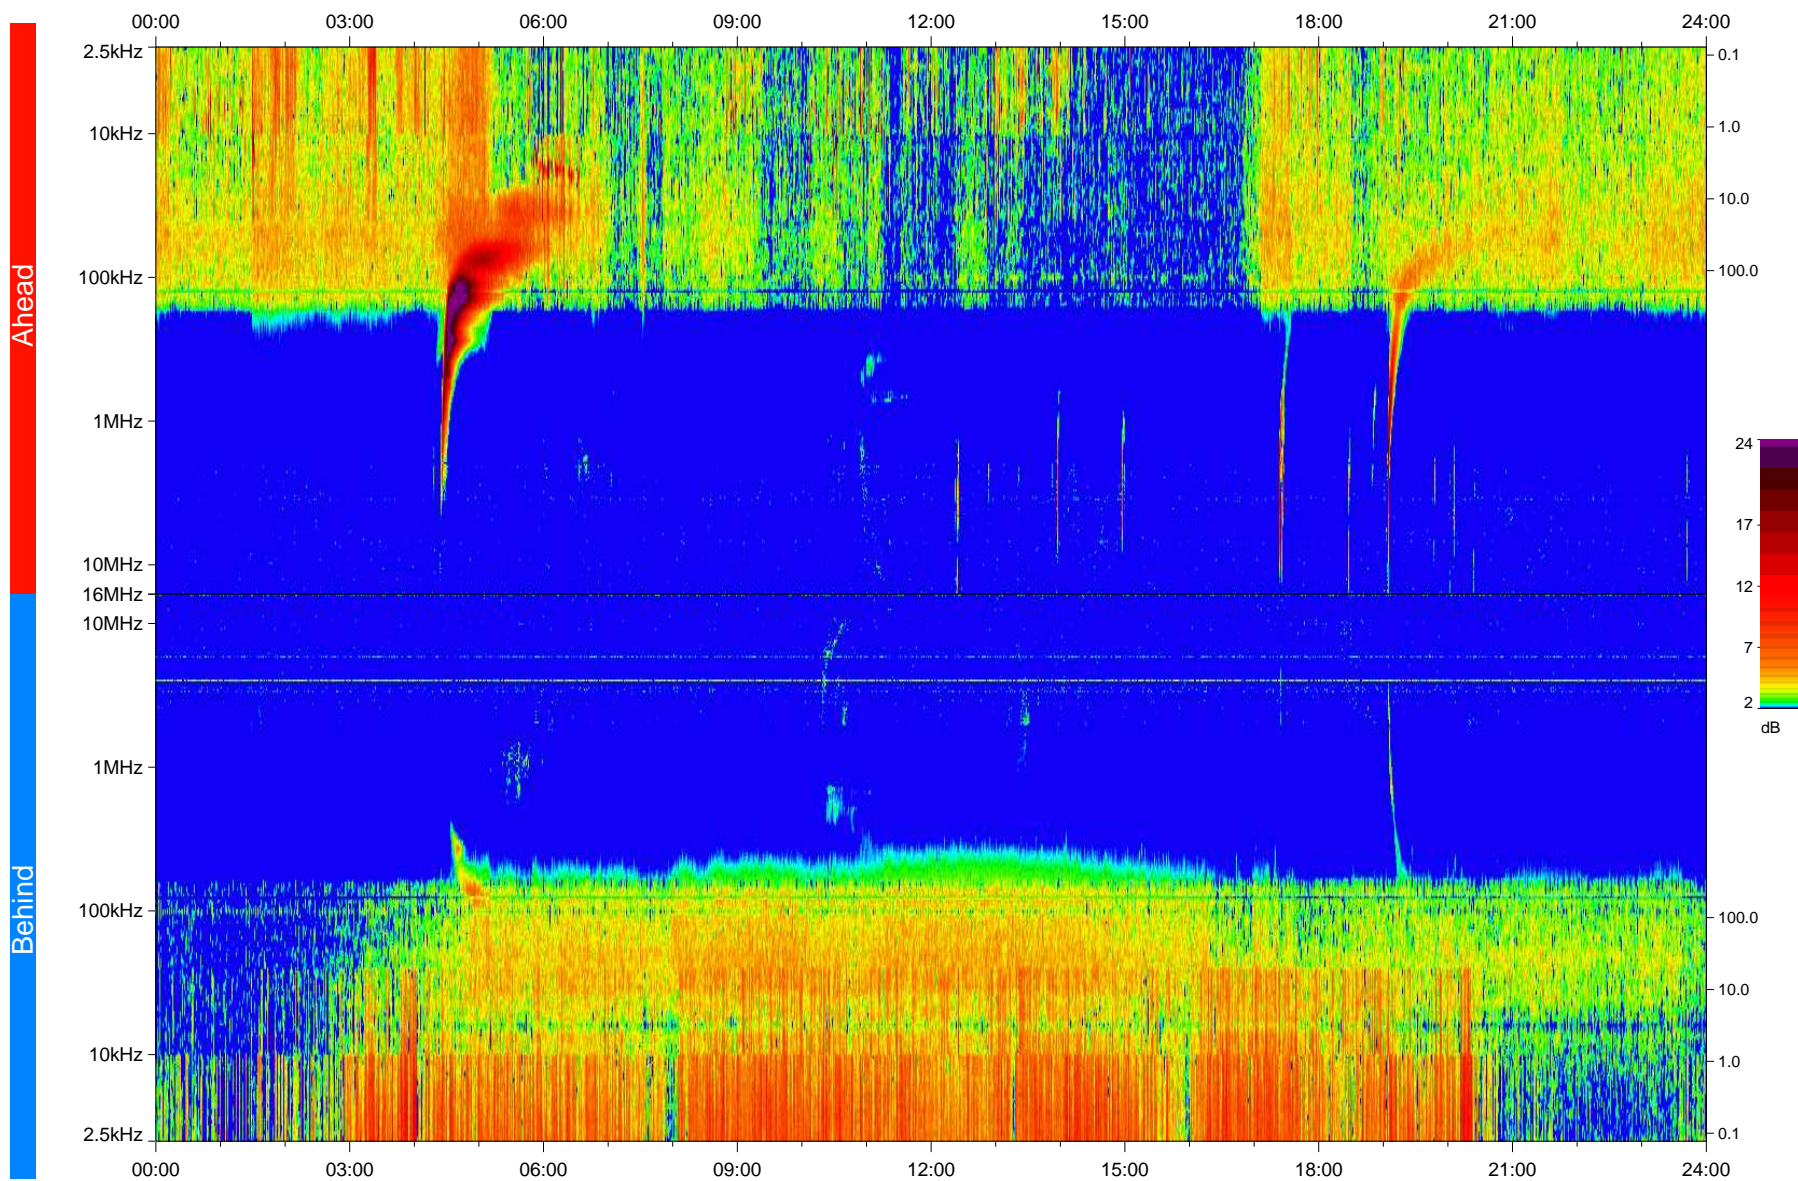

# STEREO/WAVES Daily Summary - 18-Feb-2010 (DOY 049)

Ahead source file: swaves\_ahead\_2010\_049\_1\_04.fin  
Ahead PSE Angle: 65.2°

Behind PSE Angle: -71.2°  
Behind source file: swaves\_behind\_2010\_049\_1\_04.fin

Time (UTC)

file: stereo\_swaves\_daily-summary\_color\_20100218\_v04  
made by: space.umn.edu on macOS with IDL 8.8.2 on 2022-10-16 03:24:09, with TLib V945 / dynspec V311