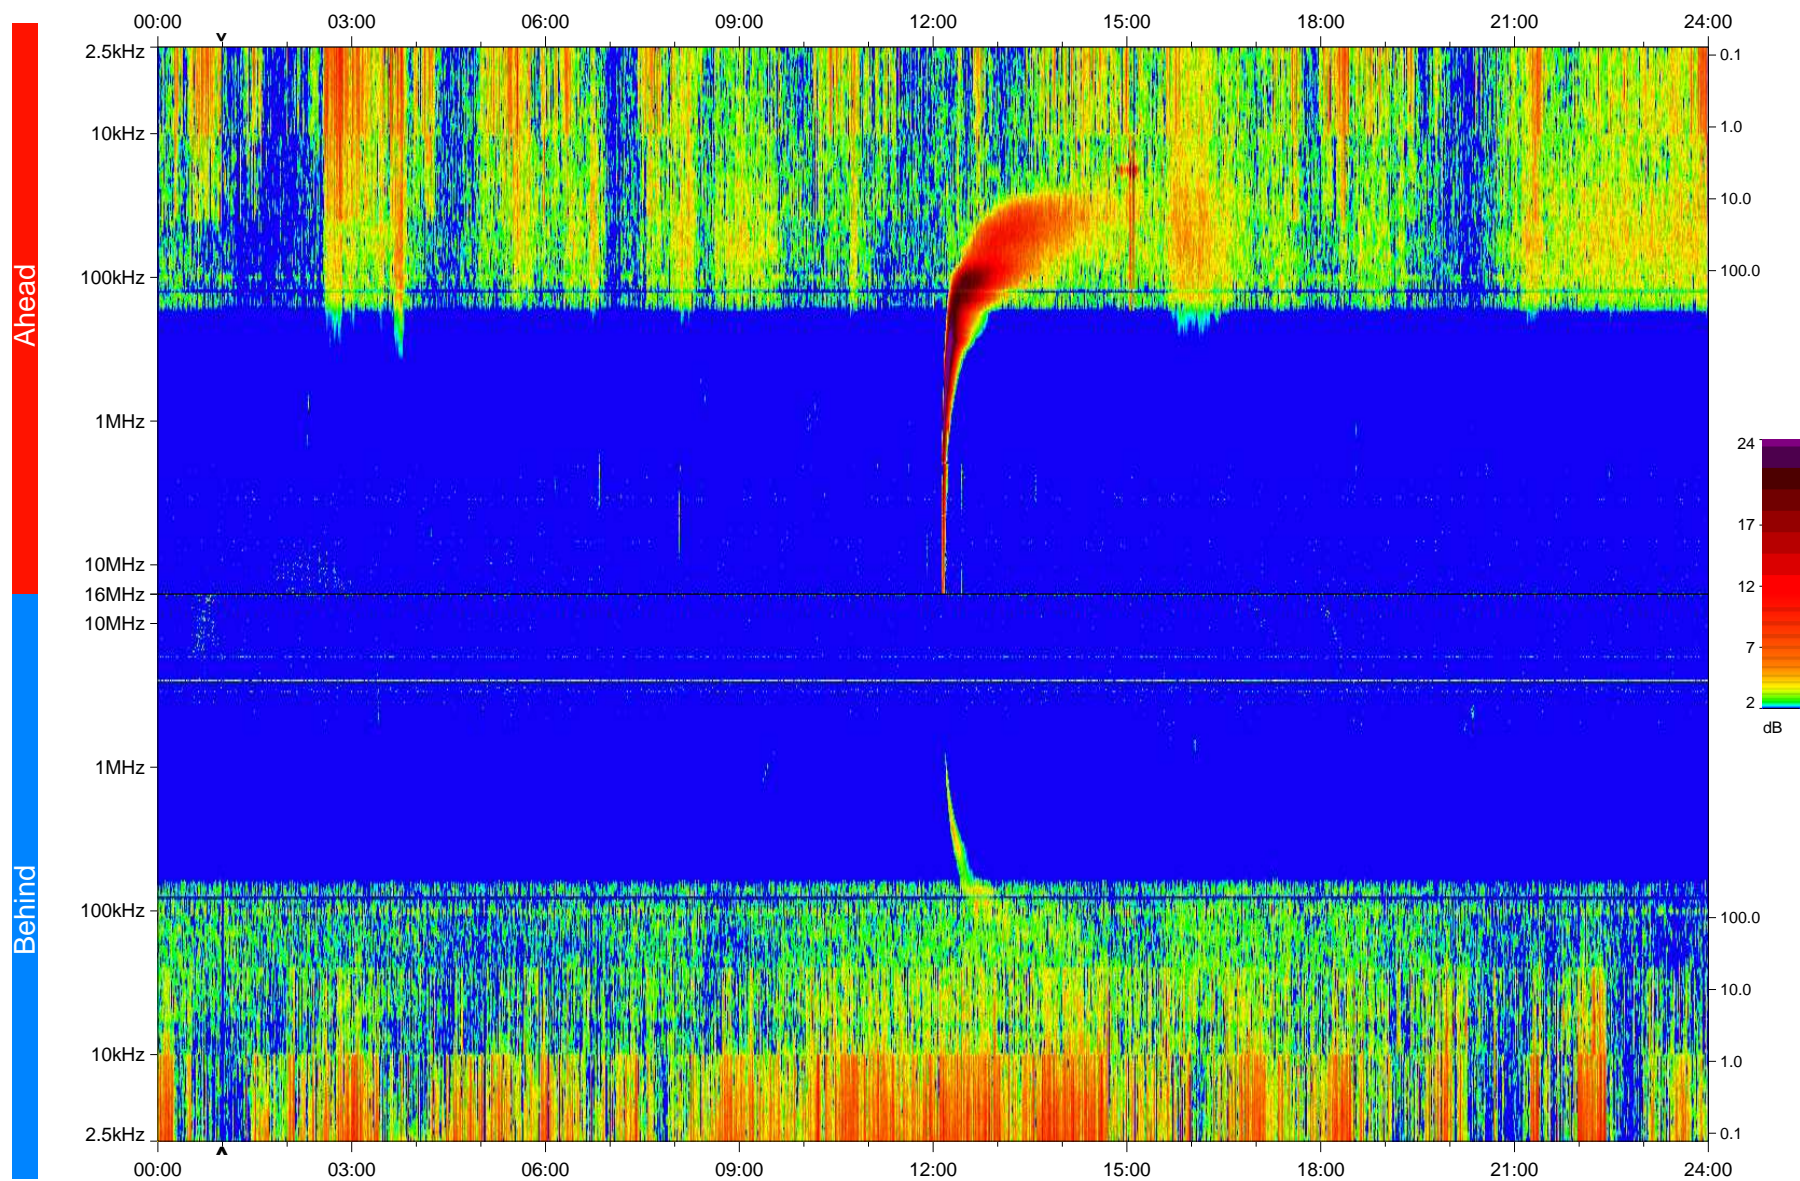

STEREO/WAVES Daily Summary - 17-Feb-2010 (DOY 048)

Ahead source file: swaves_ahead_2010_048_1_04.fin
Ahead PSE Angle: 65.1°

Behind PSE Angle: -71.2°
Behind source file: swaves_behind_2010_048_1_04.fin

Time (UTC)

file: stereo_swaves_daily-summary_color_20100217_v04
made by: space.umn.edu on macOS with IDL 8.8.2 on 2022-10-16 03:21:17, with TLib V945 / dynspec V311