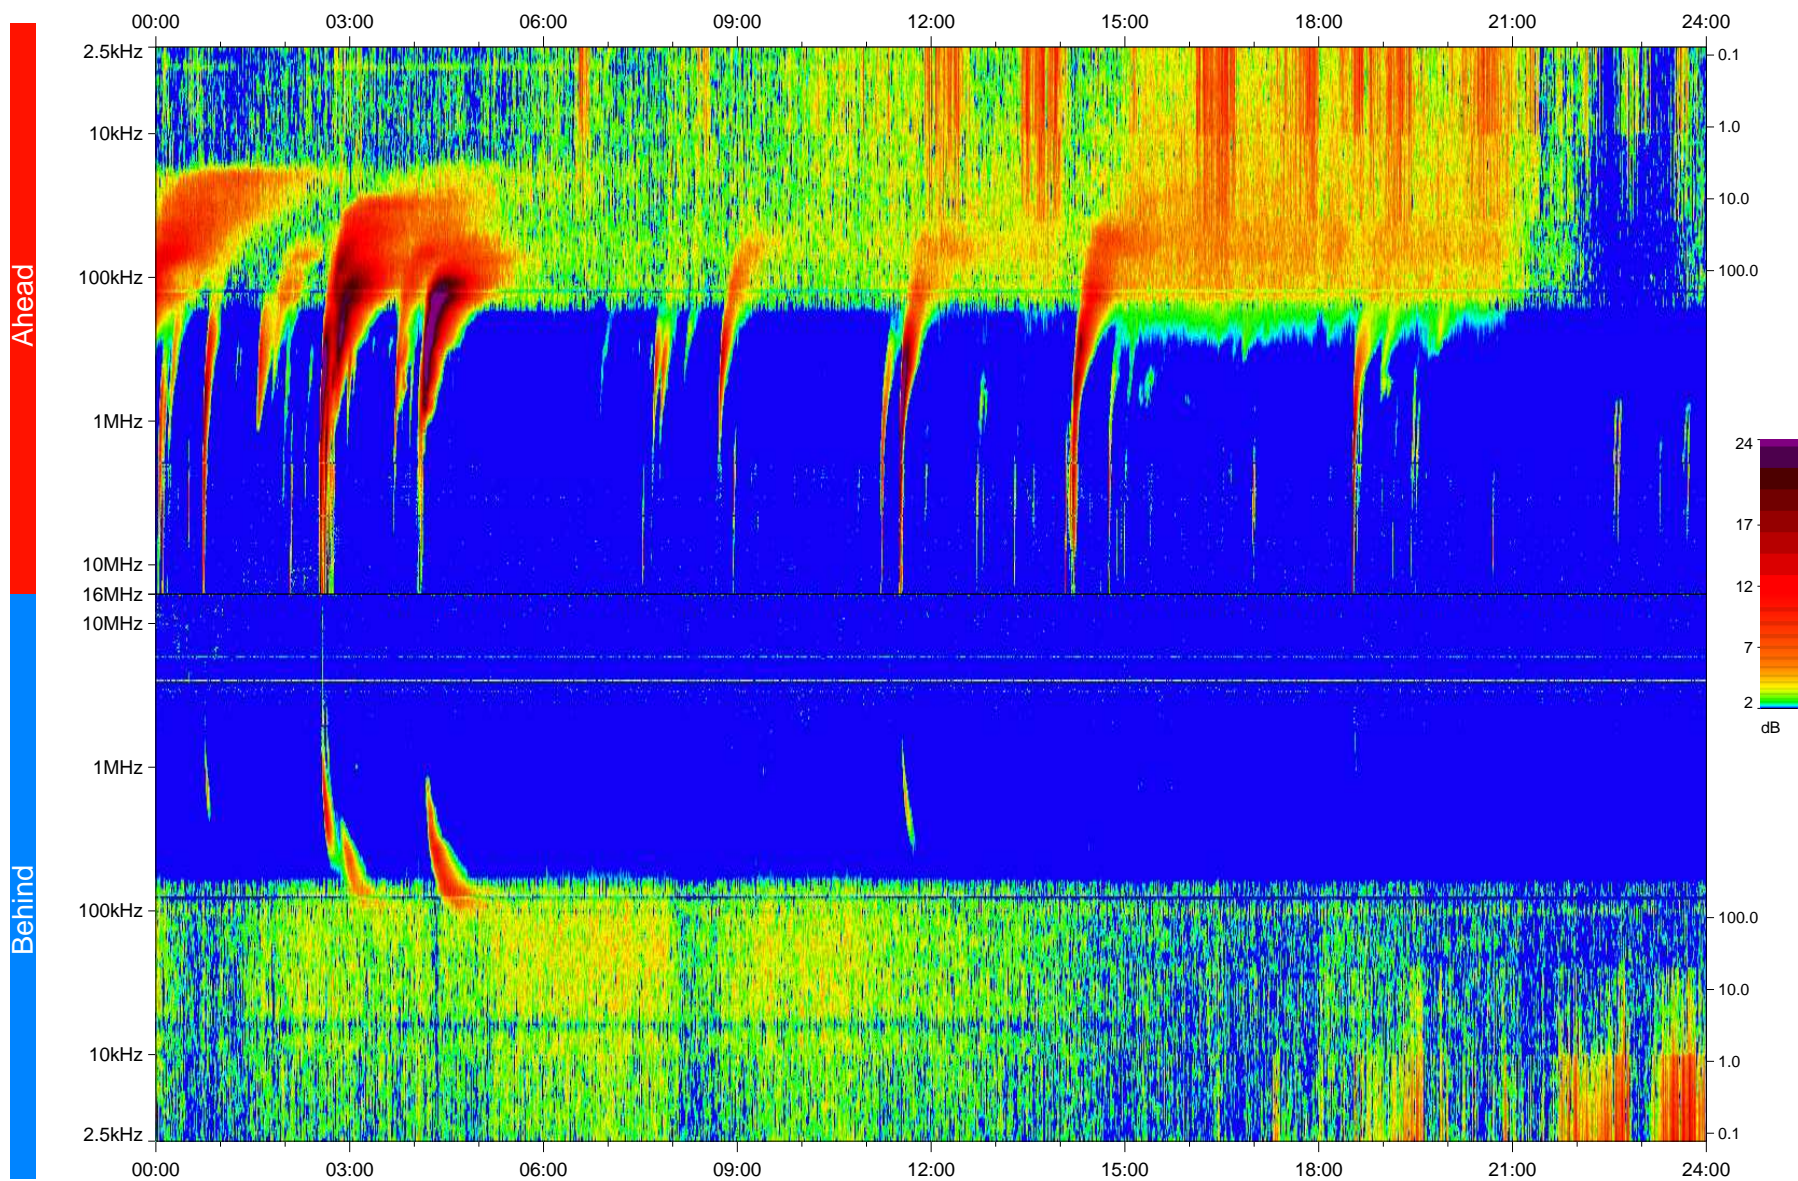

STEREO/WAVES Daily Summary - 16-Feb-2010 (DOY 047)

Ahead source file: swaves_ahead_2010_047_1_04.fin
Ahead PSE Angle: 65.1°

Behind PSE Angle: -71.1°
Behind source file: swaves_behind_2010_047_1_04.fin

Time (UTC)

file: stereo_swaves_daily-summary_color_20100216_v04
made by: space.umn.edu on macOS with IDL 8.8.2 on 2022-10-16 03:18:26, with TLib V945 / dynspec V311