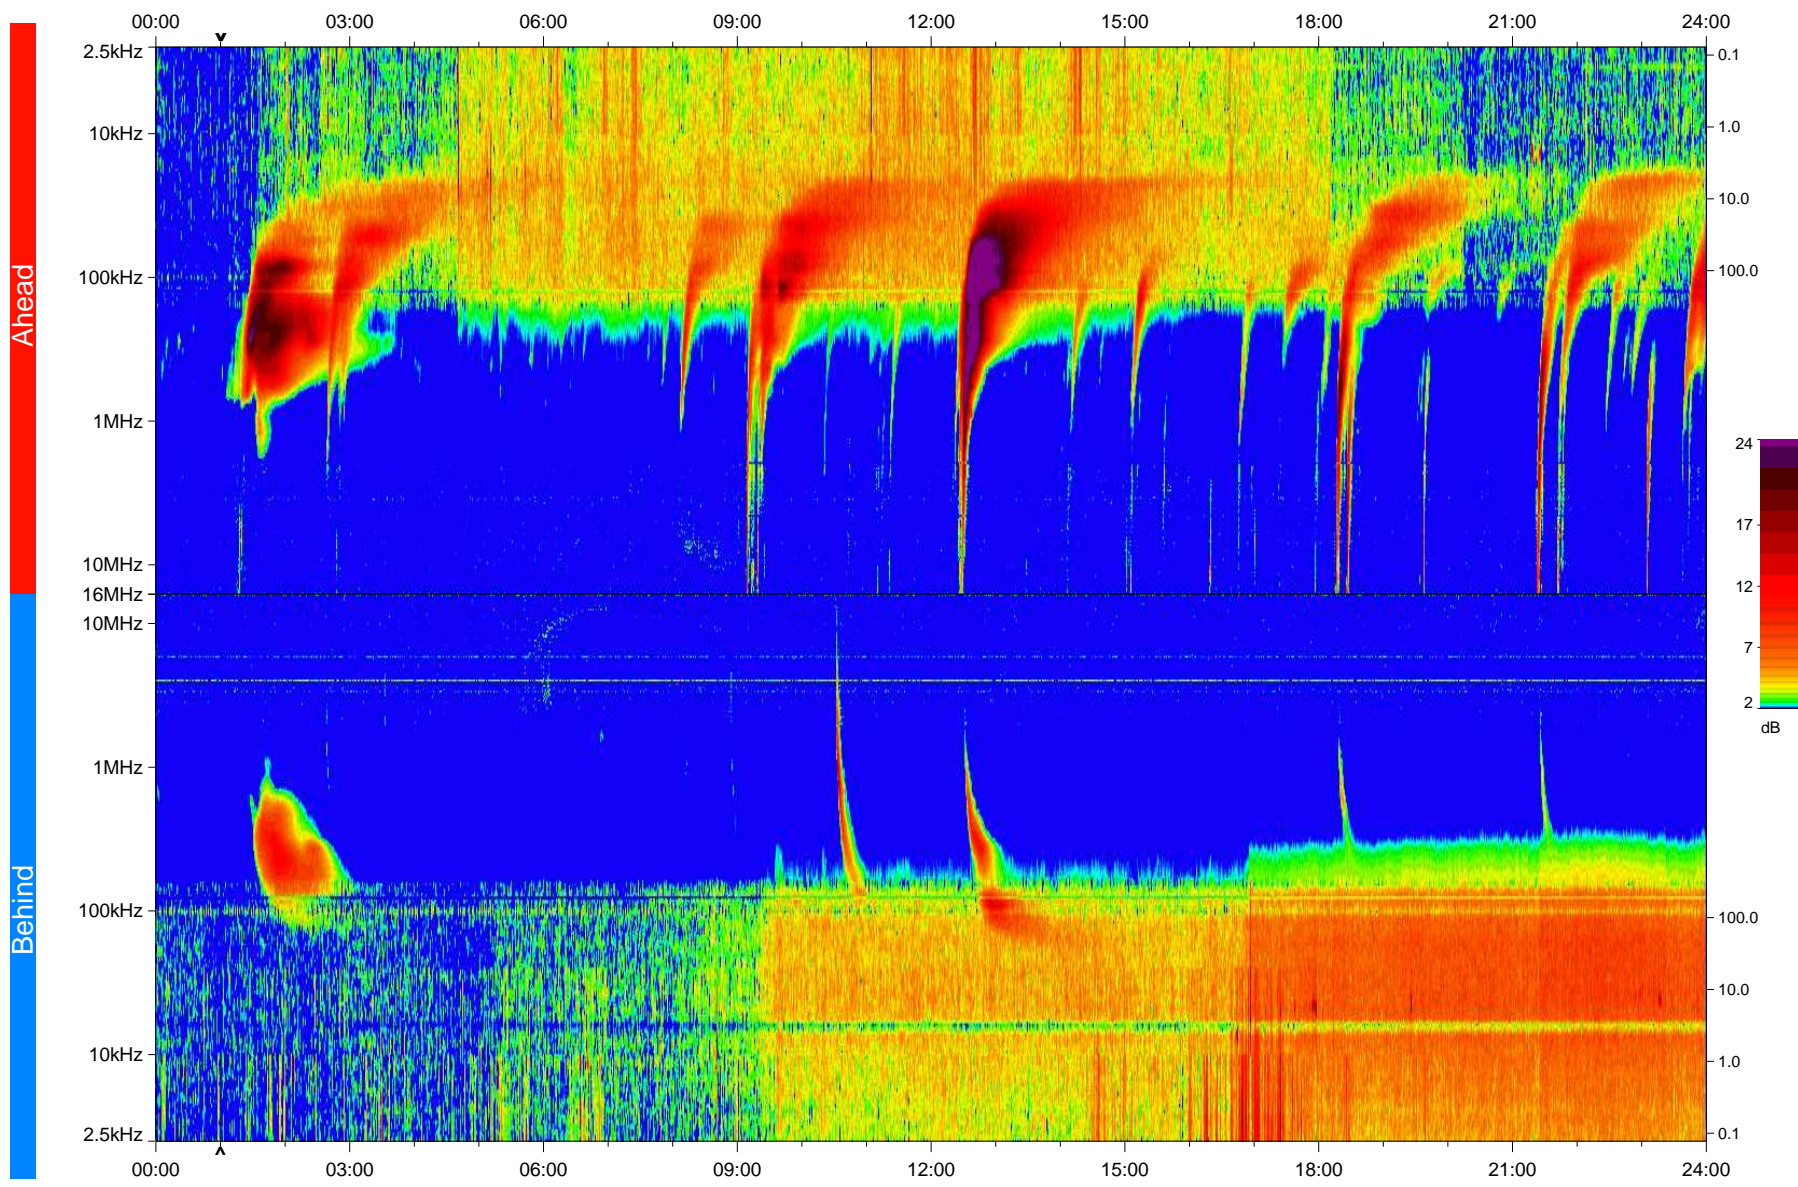

# STEREO/WAVES Daily Summary - 15-Feb-2010 (DOY 046)

Ahead source file: swaves\_ahead\_2010\_046\_1\_05.fin  
Ahead PSE Angle: 65.1°

Behind PSE Angle: -71.1°  
Behind source file: swaves\_behind\_2010\_046\_1\_04.fin

Time (UTC)

file: stereo\_swaves\_daily-summary\_color\_20100215\_v04  
made by: space.umn.edu on macOS with IDL 8.8.2 on 2022-10-16 03:15:35, with TMLib V945 / dynspec V311