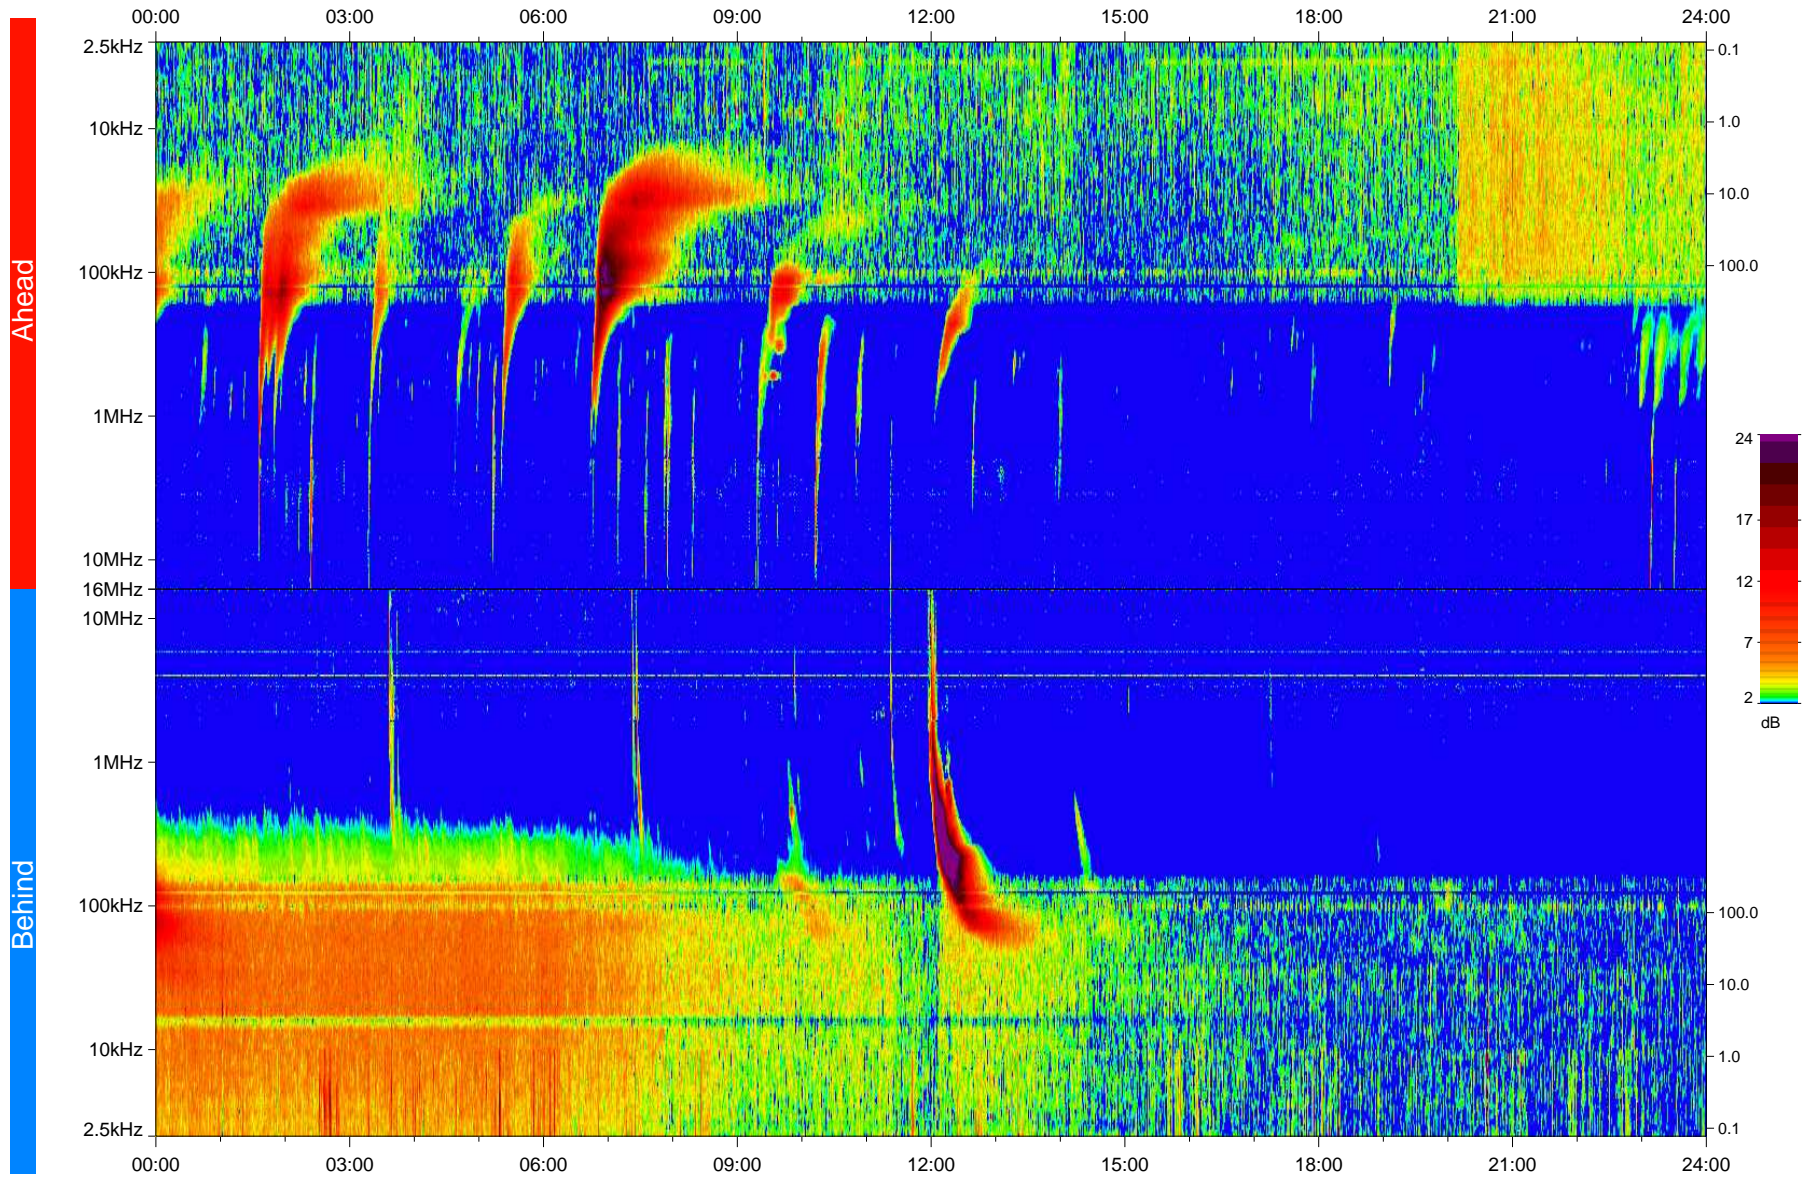

STEREO/WAVES Daily Summary - 14-Feb-2010 (DOY 045)

Ahead source file: swaves_ahead_2010_045_1_04.fin
Ahead PSE Angle: 65.0°

Behind PSE Angle: -71.1°
Behind source file: swaves_behind_2010_045_1_04.fin

Time (UTC)

file: stereo_swaves_daily-summary_color_20100214_v04
made by: space.umn.edu on macOS with IDL 8.8.2 on 2022-10-16 03:12:44, with TLib V945 / dynspec V311