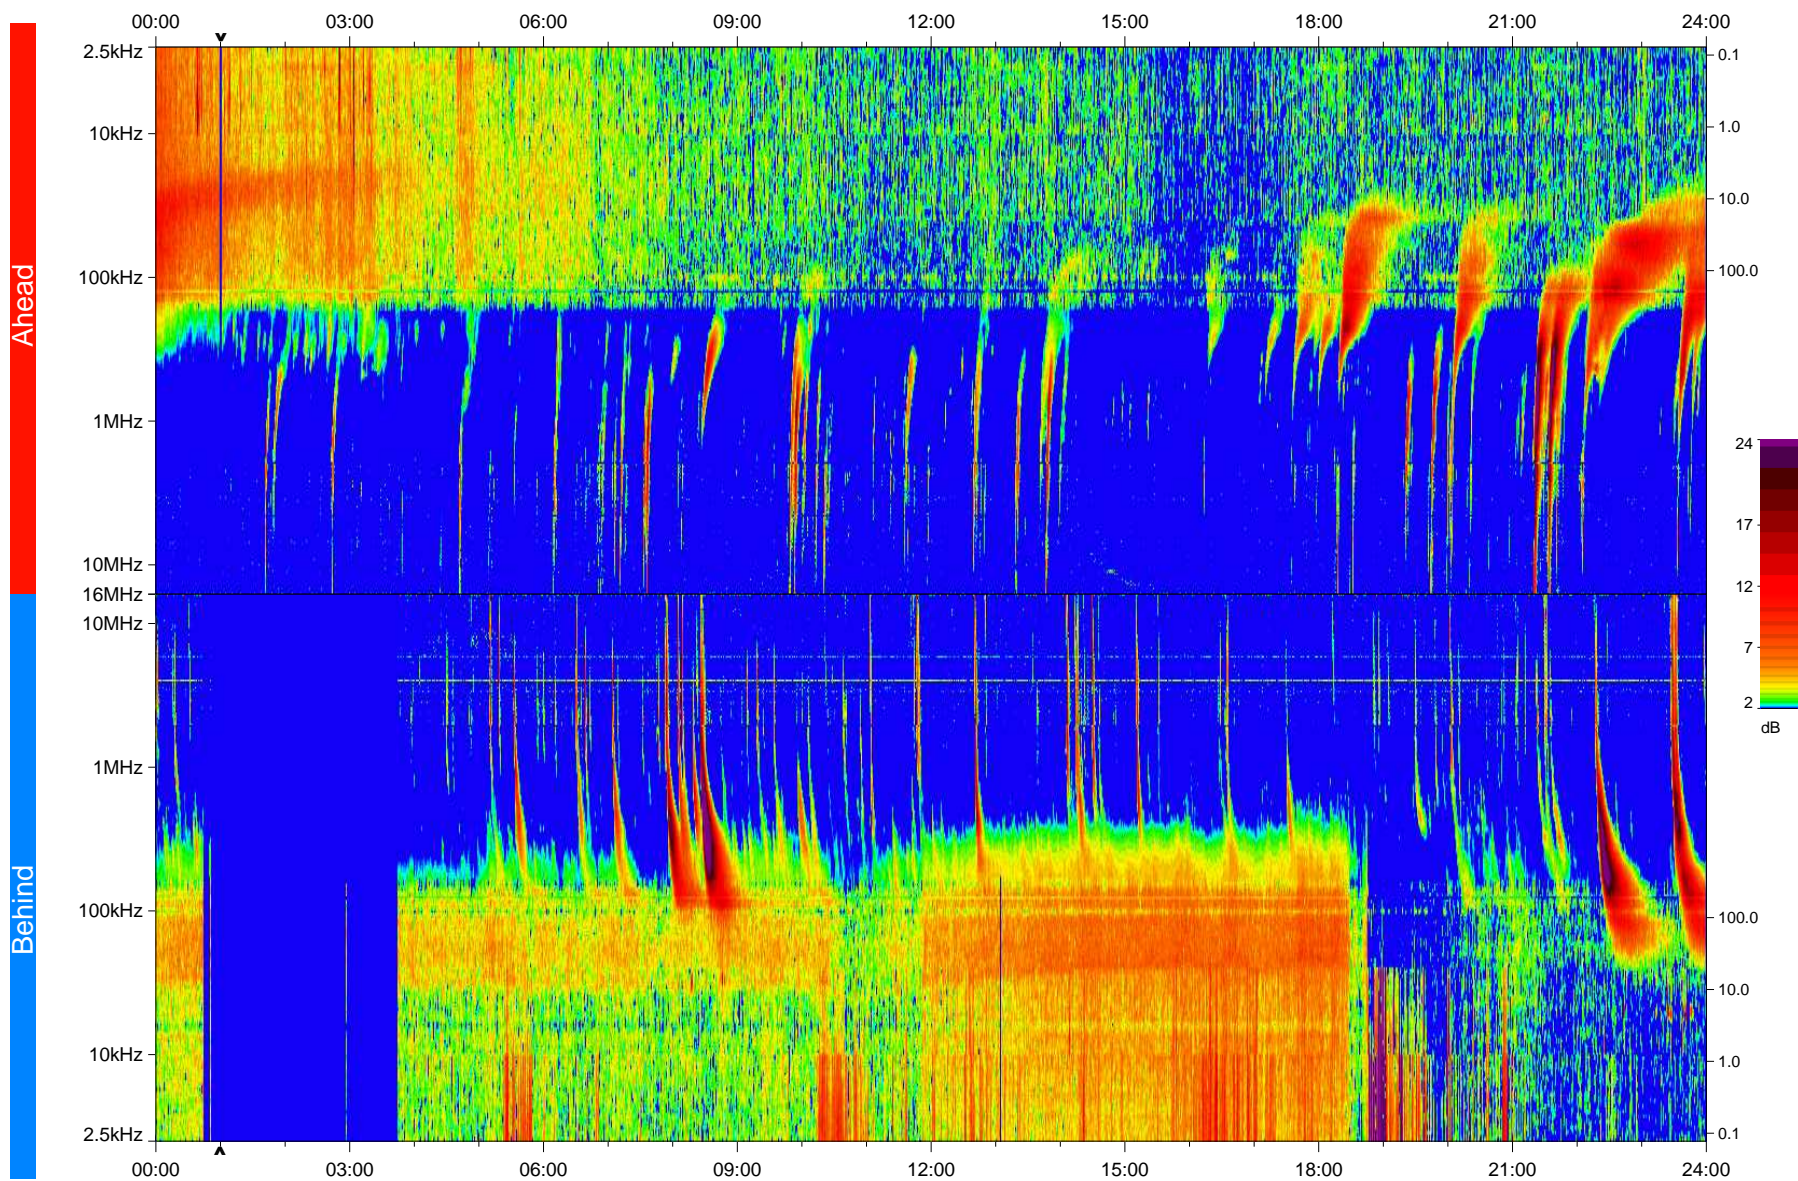

STEREO/WAVES Daily Summary - 13-Feb-2010 (DOY 044)

Ahead source file: swaves_ahead_2010_044_1_04.fin
Ahead PSE Angle: 65.0°

Behind PSE Angle: -71.1°
Behind source file: swaves_behind_2010_044_1_04.fin

Time (UTC)

file: stereo_swaves_daily-summary_color_20100213_v04
made by: space.umn.edu on macOS with IDL 8.8.2 on 2022-10-16 03:09:55, with TMLib V945 / dynspec V311