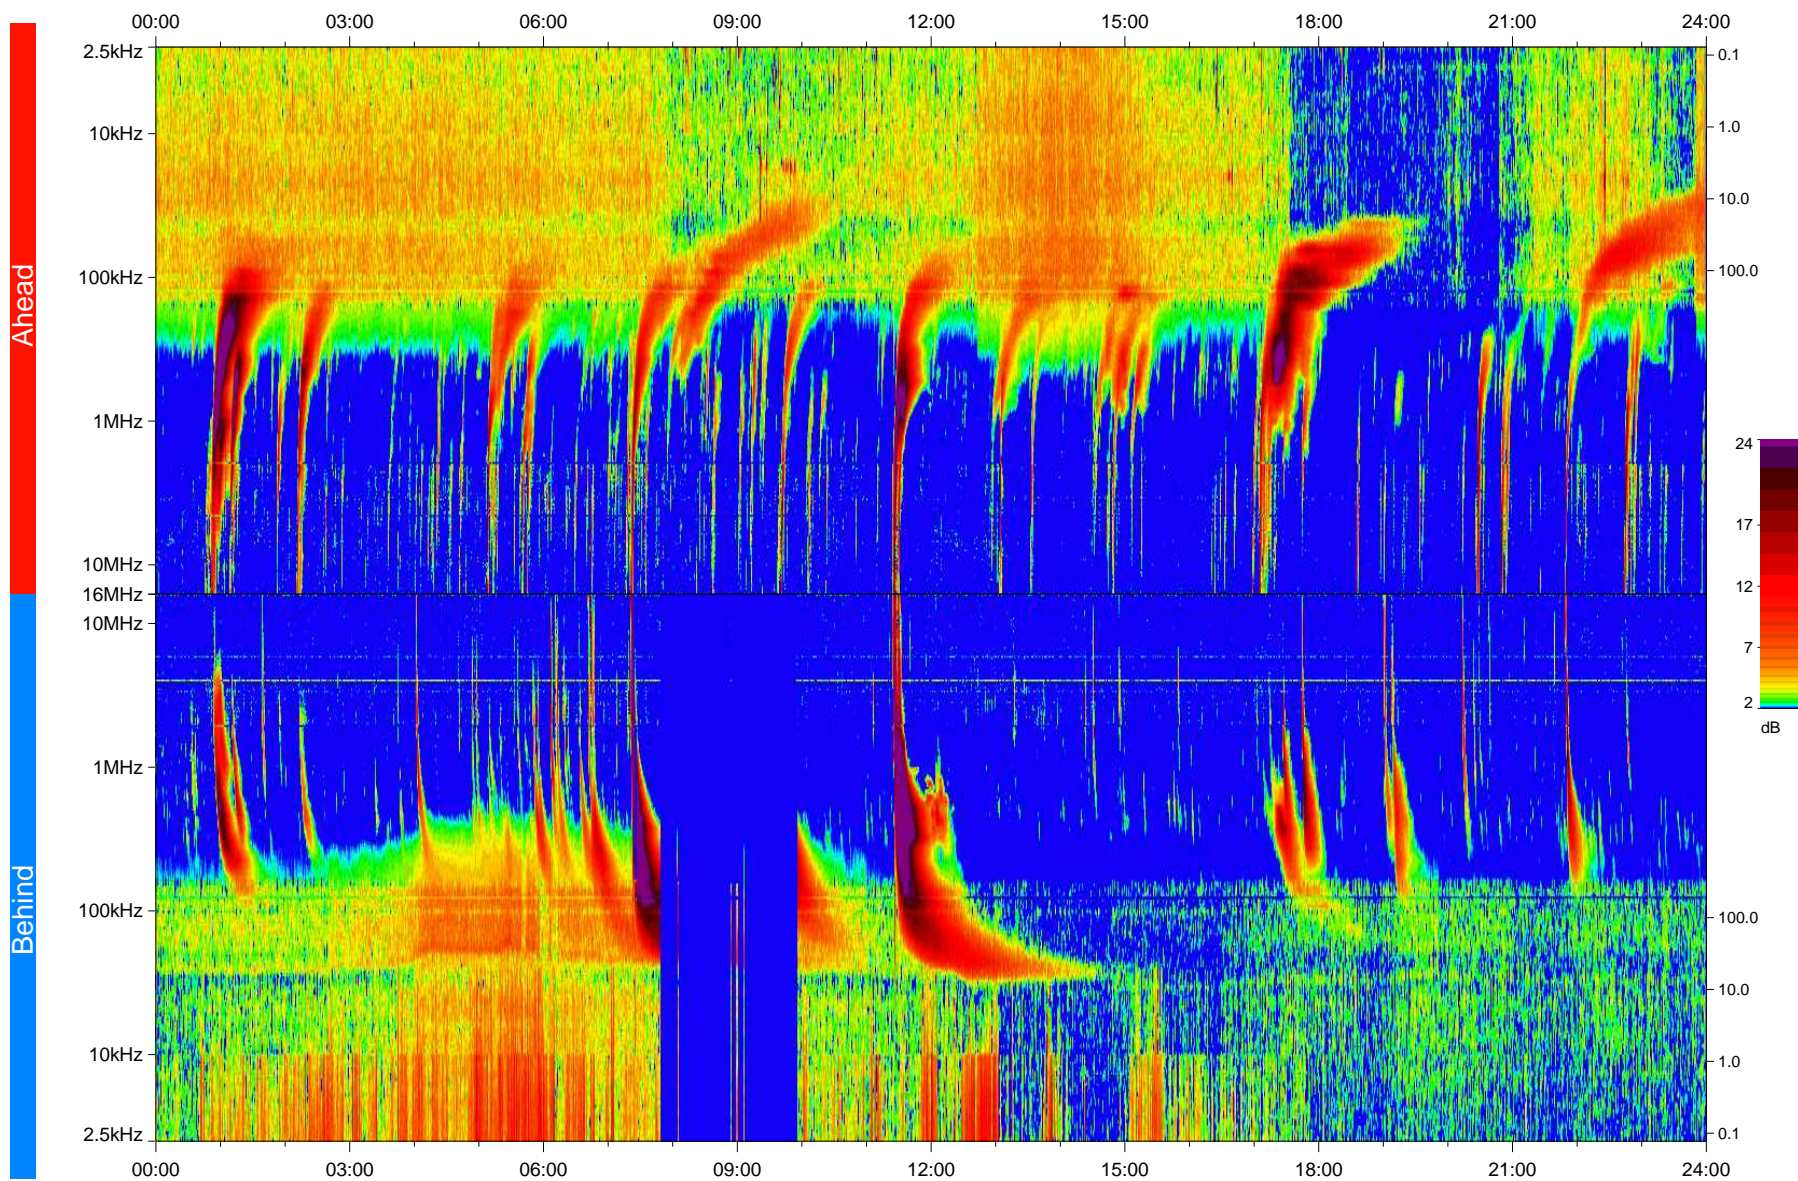

# STEREO/WAVES Daily Summary - 12-Feb-2010 (DOY 043)

Ahead source file: swaves\_ahead\_2010\_043\_1\_04.fin  
Ahead PSE Angle: 64.9°

Behind PSE Angle: -71.1°  
Behind source file: swaves\_behind\_2010\_043\_1\_04.fin

Time (UTC)

file: stereo\_swaves\_daily-summary\_color\_20100212\_v04  
made by: space.umn.edu on macOS with IDL 8.8.2 on 2022-10-16 03:07:08, with TLib V945 / dynspec V311