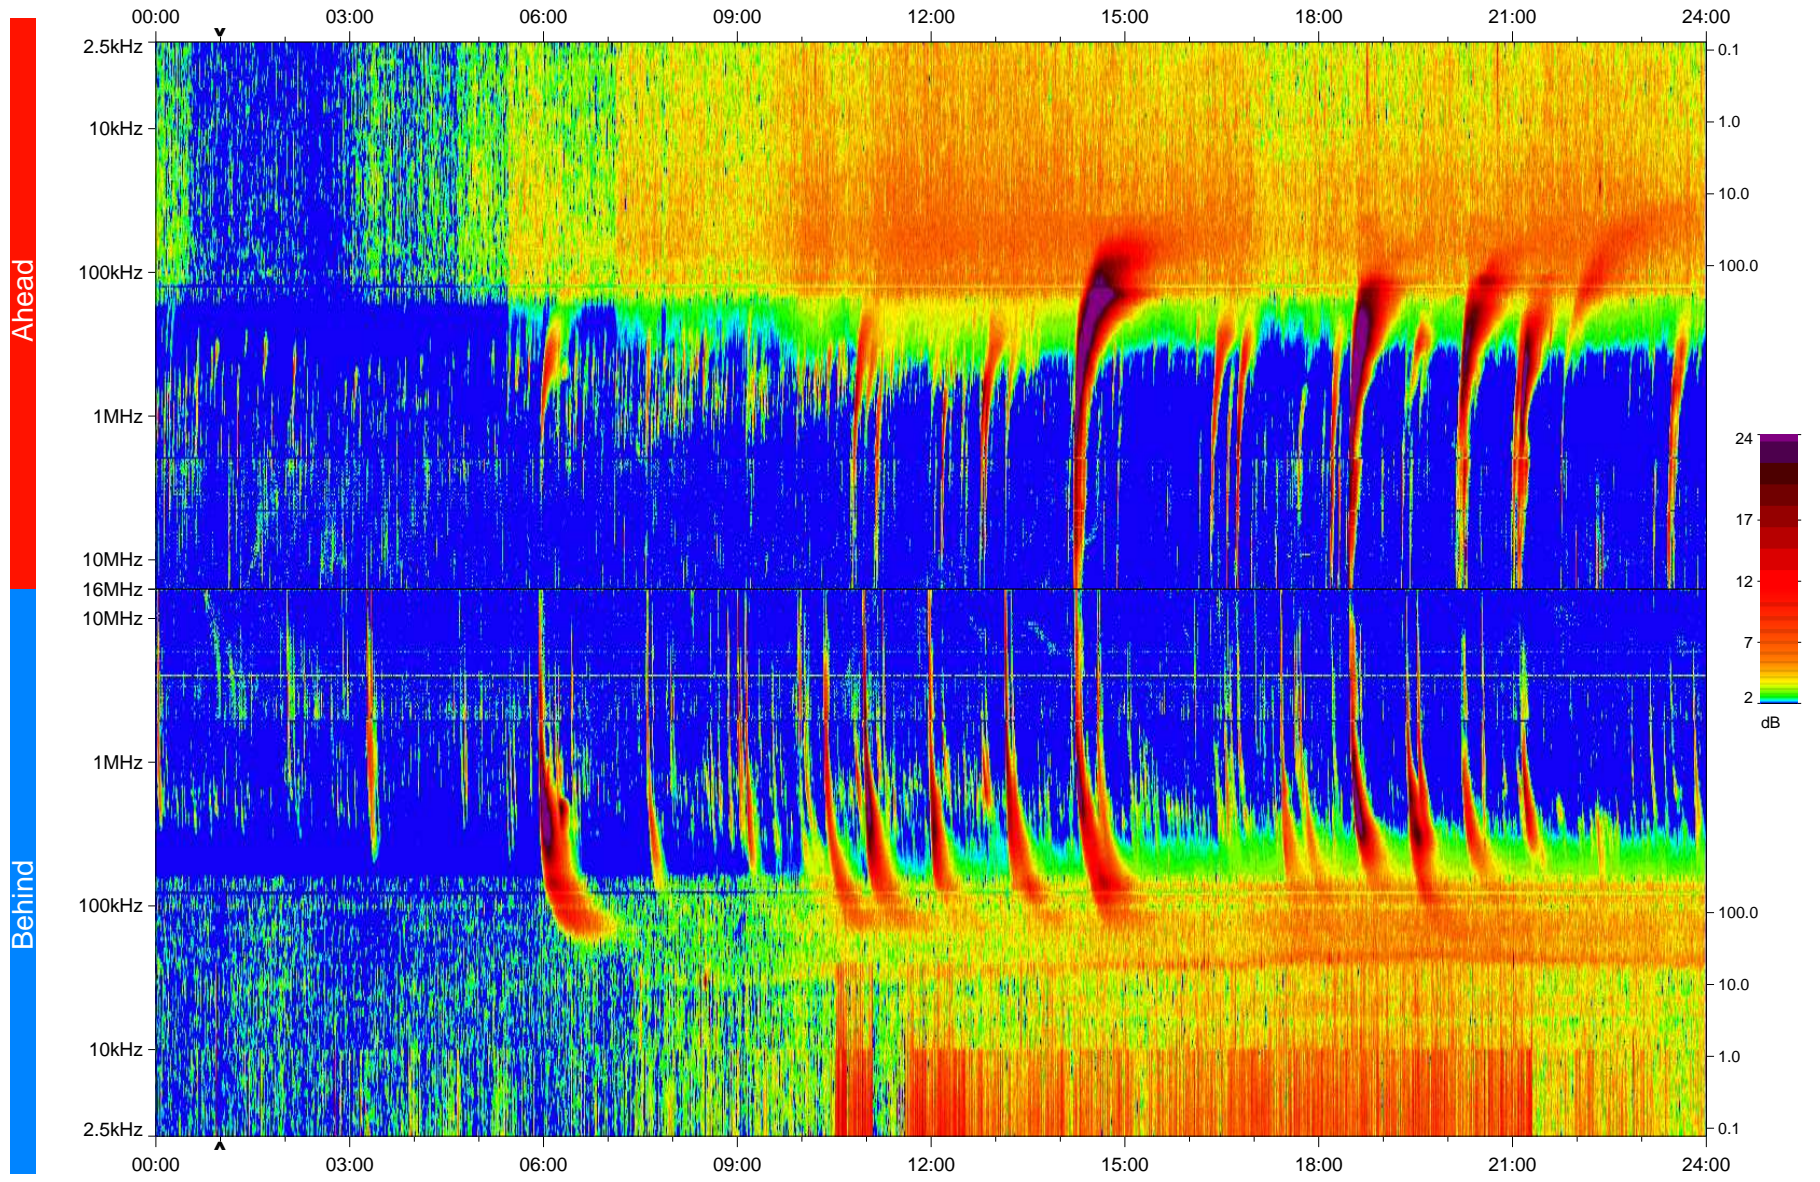

# STEREO/WAVES Daily Summary - 11-Feb-2010 (DOY 042)

Ahead source file: swaves\_ahead\_2010\_042\_1\_04.fin  
Ahead PSE Angle: 65.0°

Behind PSE Angle: -70.9°  
Behind source file: swaves\_behind\_2010\_042\_1\_04.fin

Time (UTC)

file: stereo\_swaves\_daily-summary\_color\_20100211\_v04  
made by: space.umn.edu on macOS with IDL 8.8.2 on 2022-10-16 03:04:22, with TLib V945 / dynspec V311