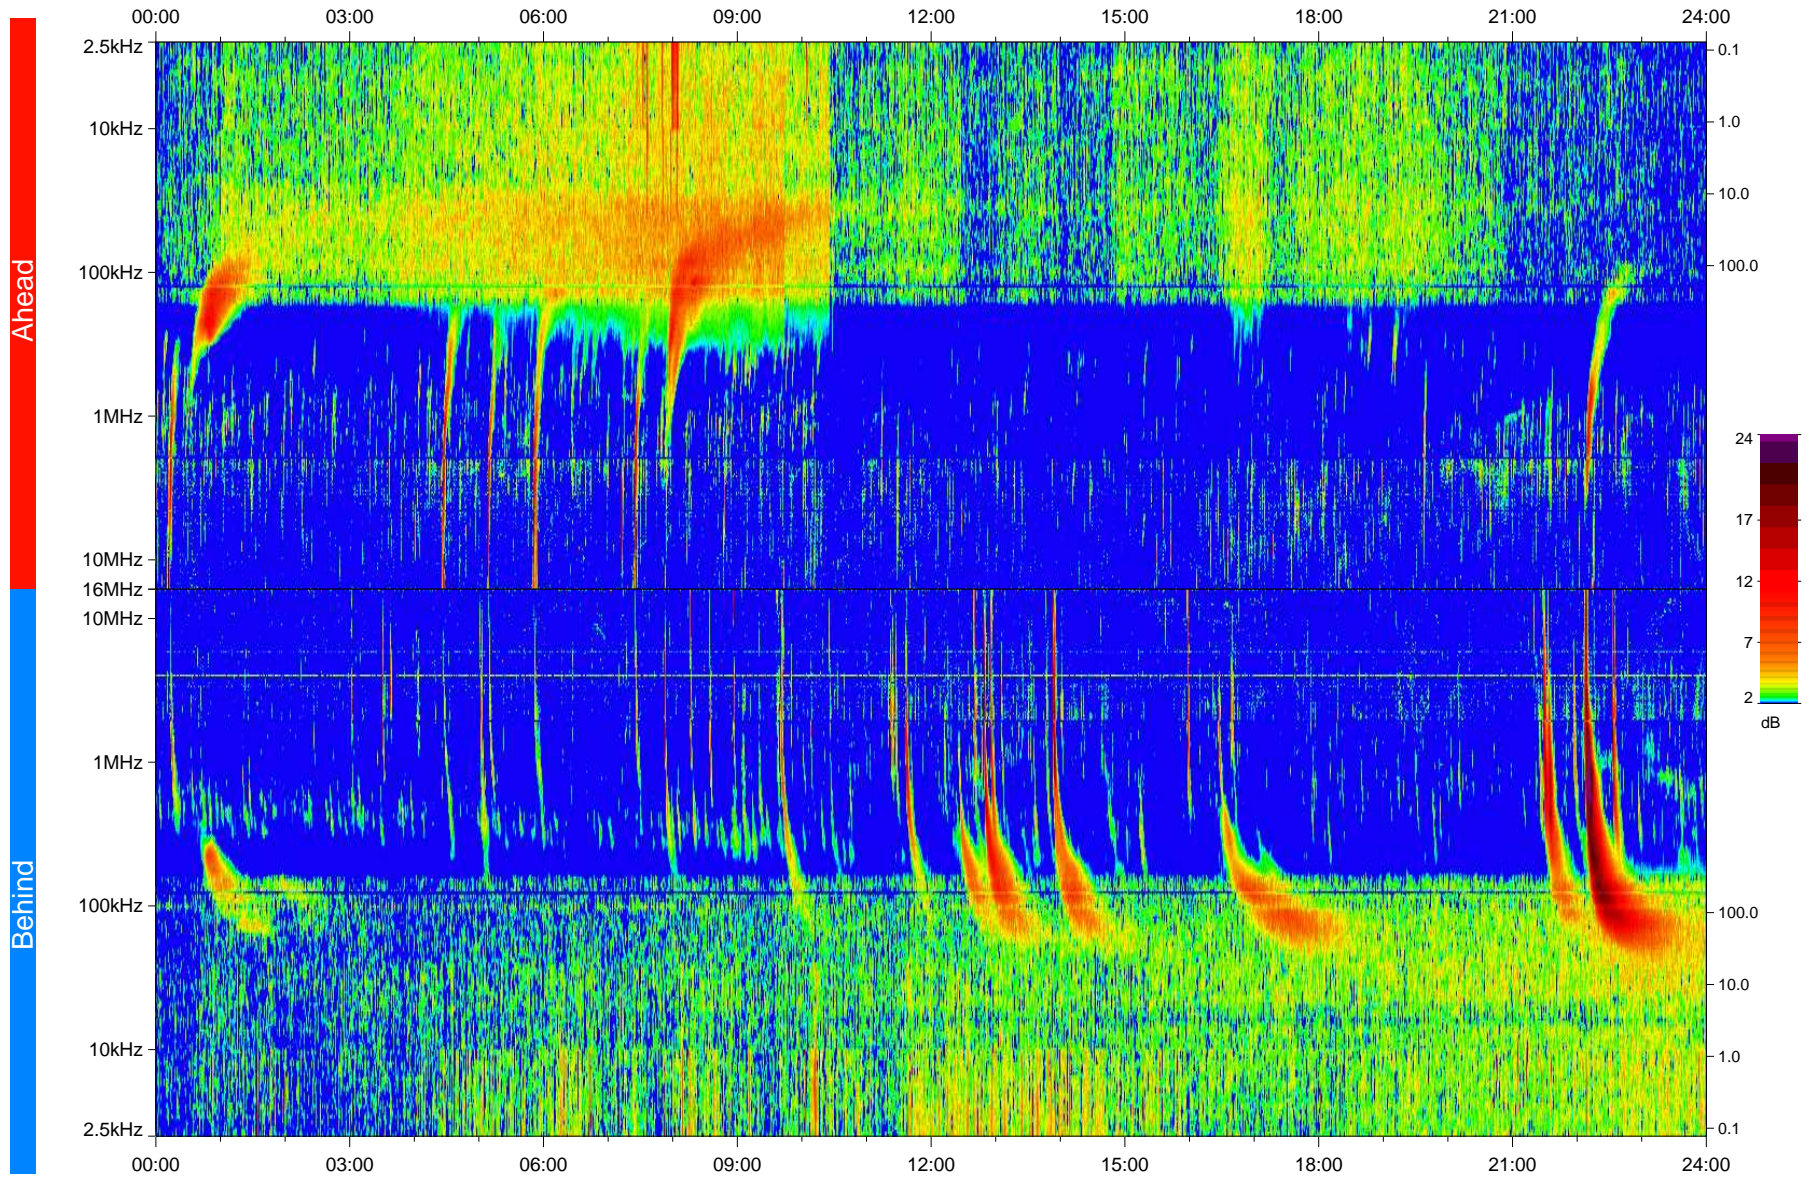

STEREO/WAVES Daily Summary - 10-Feb-2010 (DOY 041)

Ahead source file: swaves_ahead_2010_041_1_04.fin
Ahead PSE Angle: 64.9°

Behind PSE Angle: -70.9°
Behind source file: swaves_behind_2010_041_1_04.fin

Time (UTC)

file: stereo_swaves_daily-summary_color_20100210_v04
made by: space.umn.edu on macOS with IDL 8.8.2 on 2022-10-16 03:01:33, with TLib V945 / dynspec V311