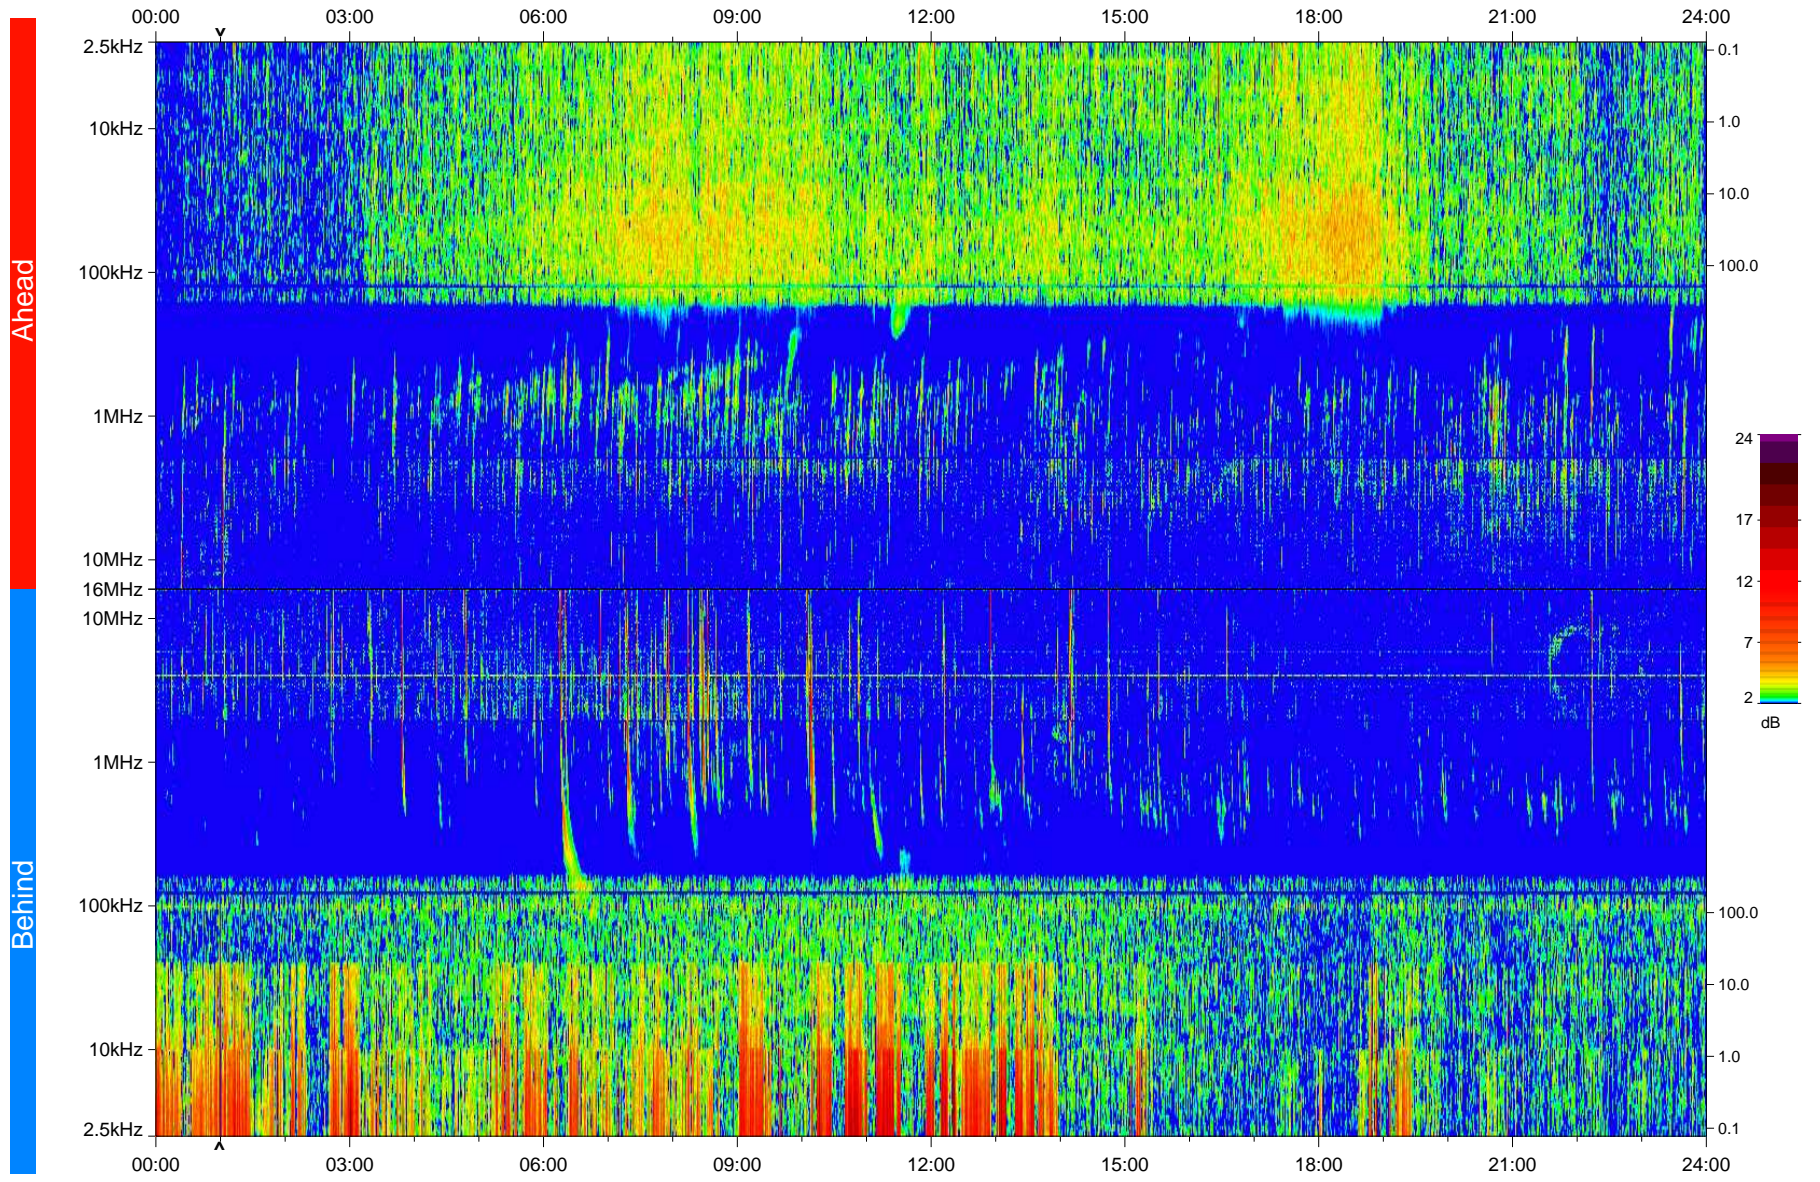

STEREO/WAVES Daily Summary - 09-Feb-2010 (DOY 040)

Ahead source file: swaves_ahead_2010_040_1_04.fin
Ahead PSE Angle: 64.9°

Behind PSE Angle: -70.9°
Behind source file: swaves_behind_2010_040_1_04.fin

Time (UTC)

file: stereo_swaves_daily-summary_color_20100209_v04
made by: space.umn.edu on macOS with IDL 8.8.2 on 2022-10-16 02:58:43, with TLib V945 / dynspec V311