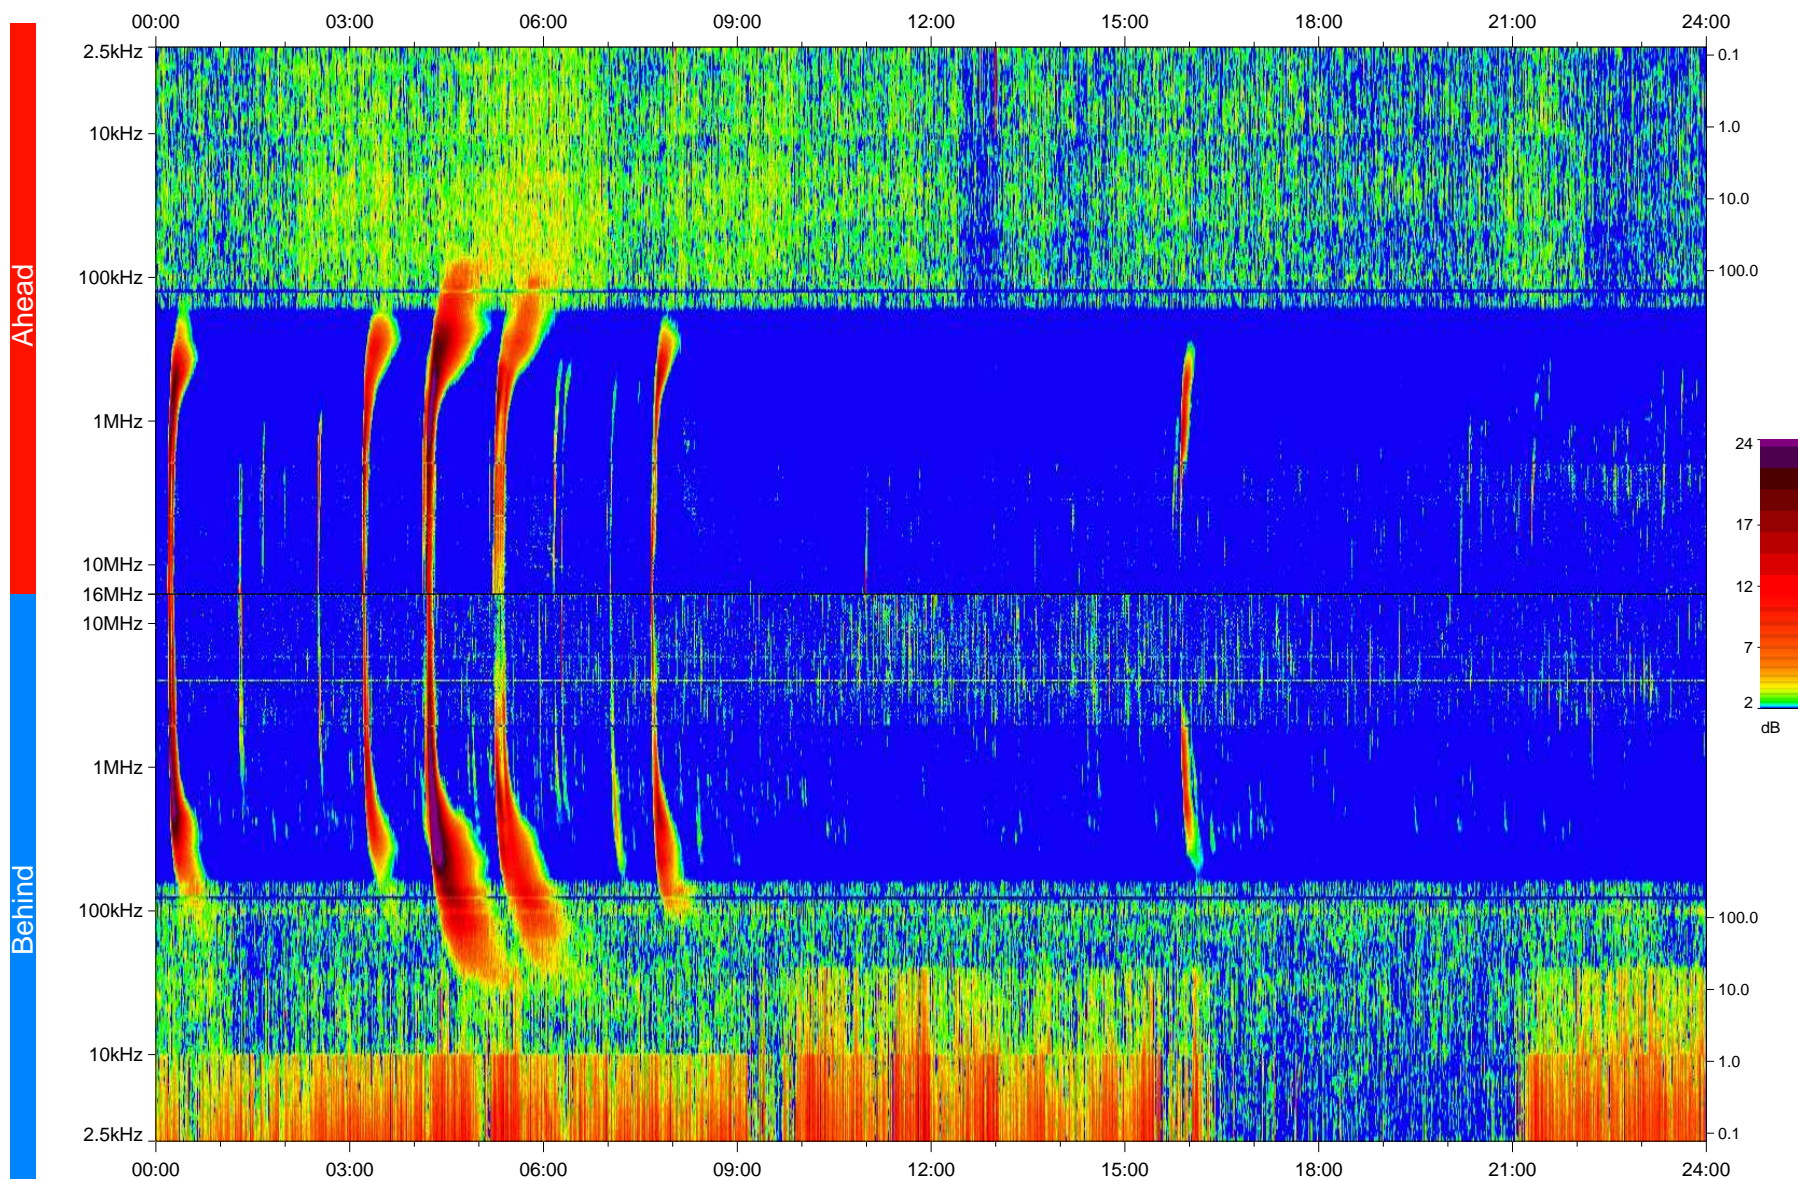

STEREO/WAVES Daily Summary - 08-Feb-2010 (DOY 039)

Ahead source file: swaves_ahead_2010_039_1_04.fin
Ahead PSE Angle: 64.9°

Behind PSE Angle: -70.9°
Behind source file: swaves_behind_2010_039_1_04.fin

Time (UTC)

file: stereo_swaves_daily-summary_color_20100208_v04
made by: space.umn.edu on macOS with IDL 8.8.2 on 2022-10-16 02:55:52, with TMLib V945 / dynspec V311