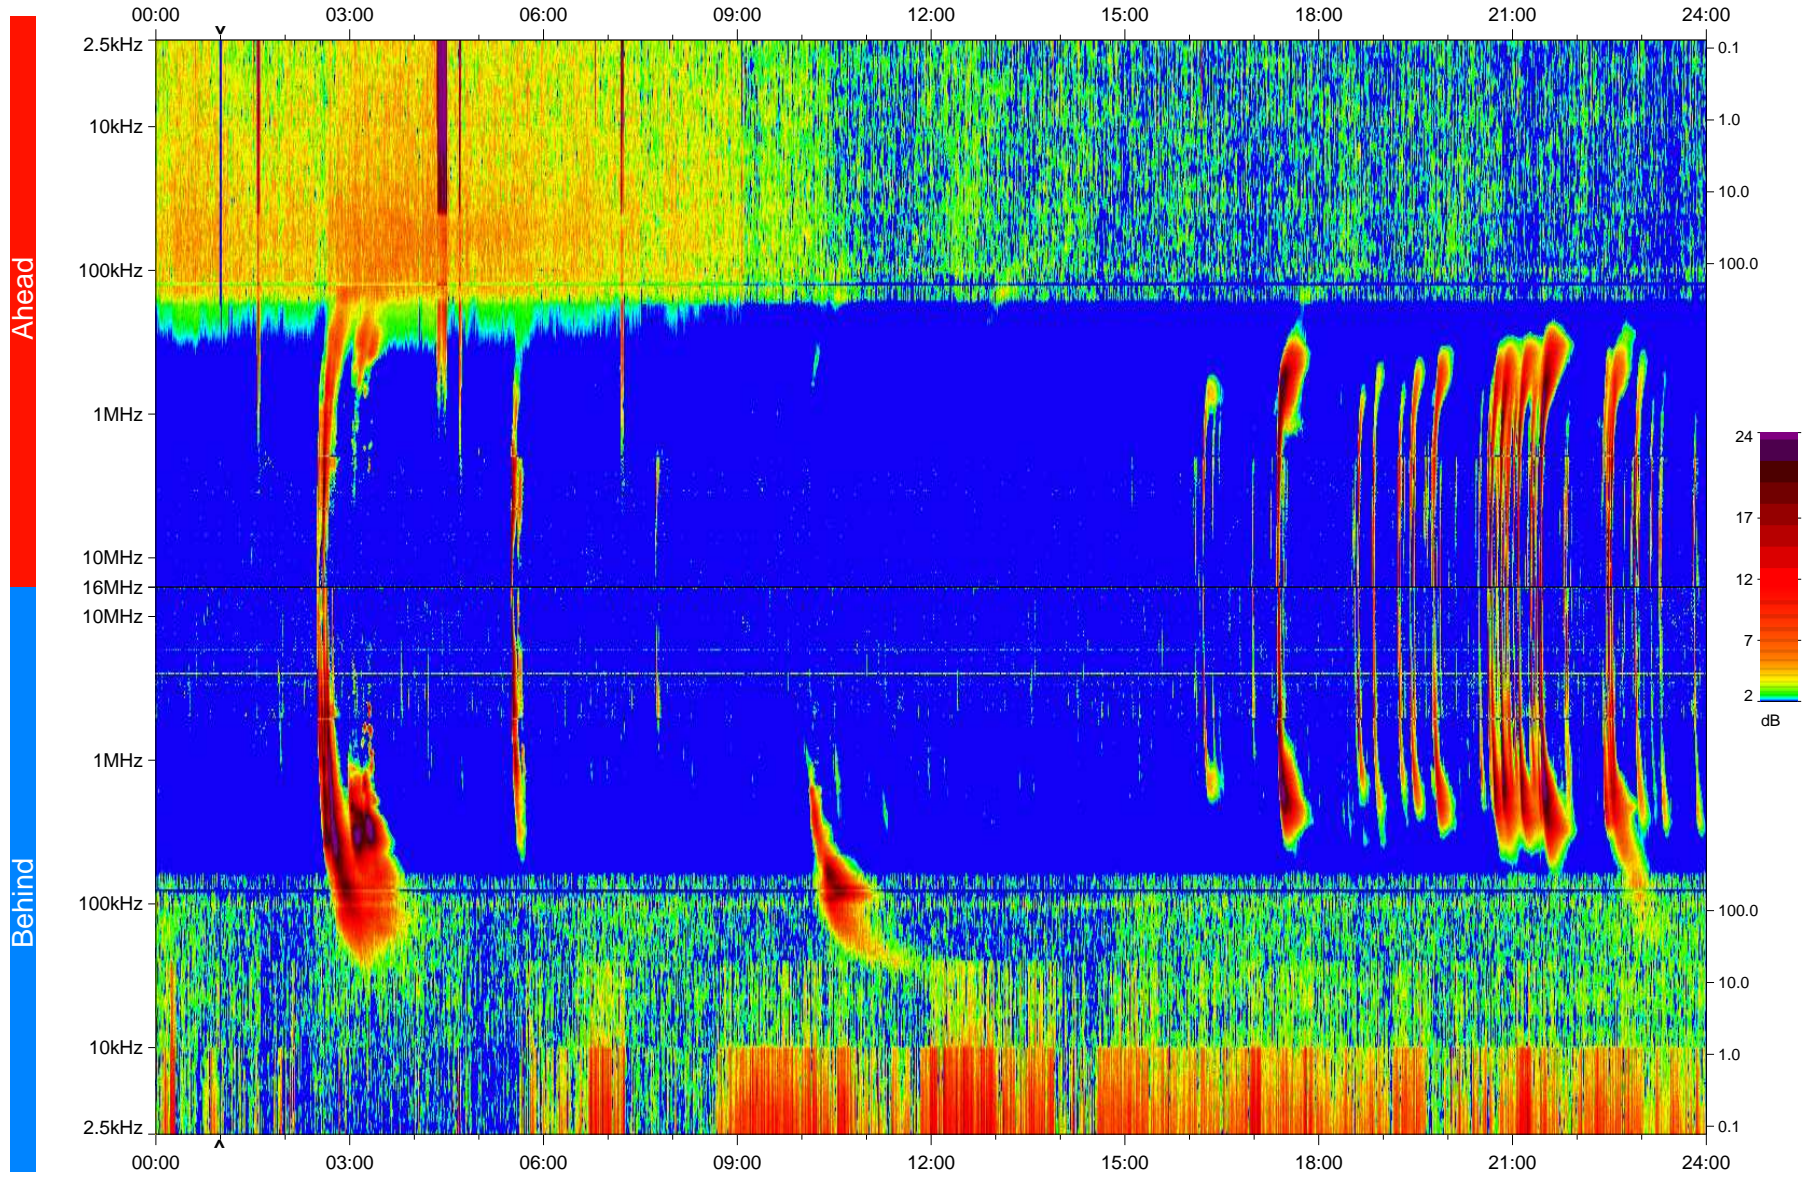

# STEREO/WAVES Daily Summary - 07-Feb-2010 (DOY 038)

Ahead source file: swaves\_ahead\_2010\_038\_1\_04.fin  
Ahead PSE Angle: 64.8°

Behind PSE Angle: -70.8°  
Behind source file: swaves\_behind\_2010\_038\_1\_04.fin

Time (UTC)

file: stereo\_swaves\_daily-summary\_color\_20100207\_v04  
made by: space.umn.edu on macOS with IDL 8.8.2 on 2022-10-16 02:53:03, with TLib V945 / dynspec V311