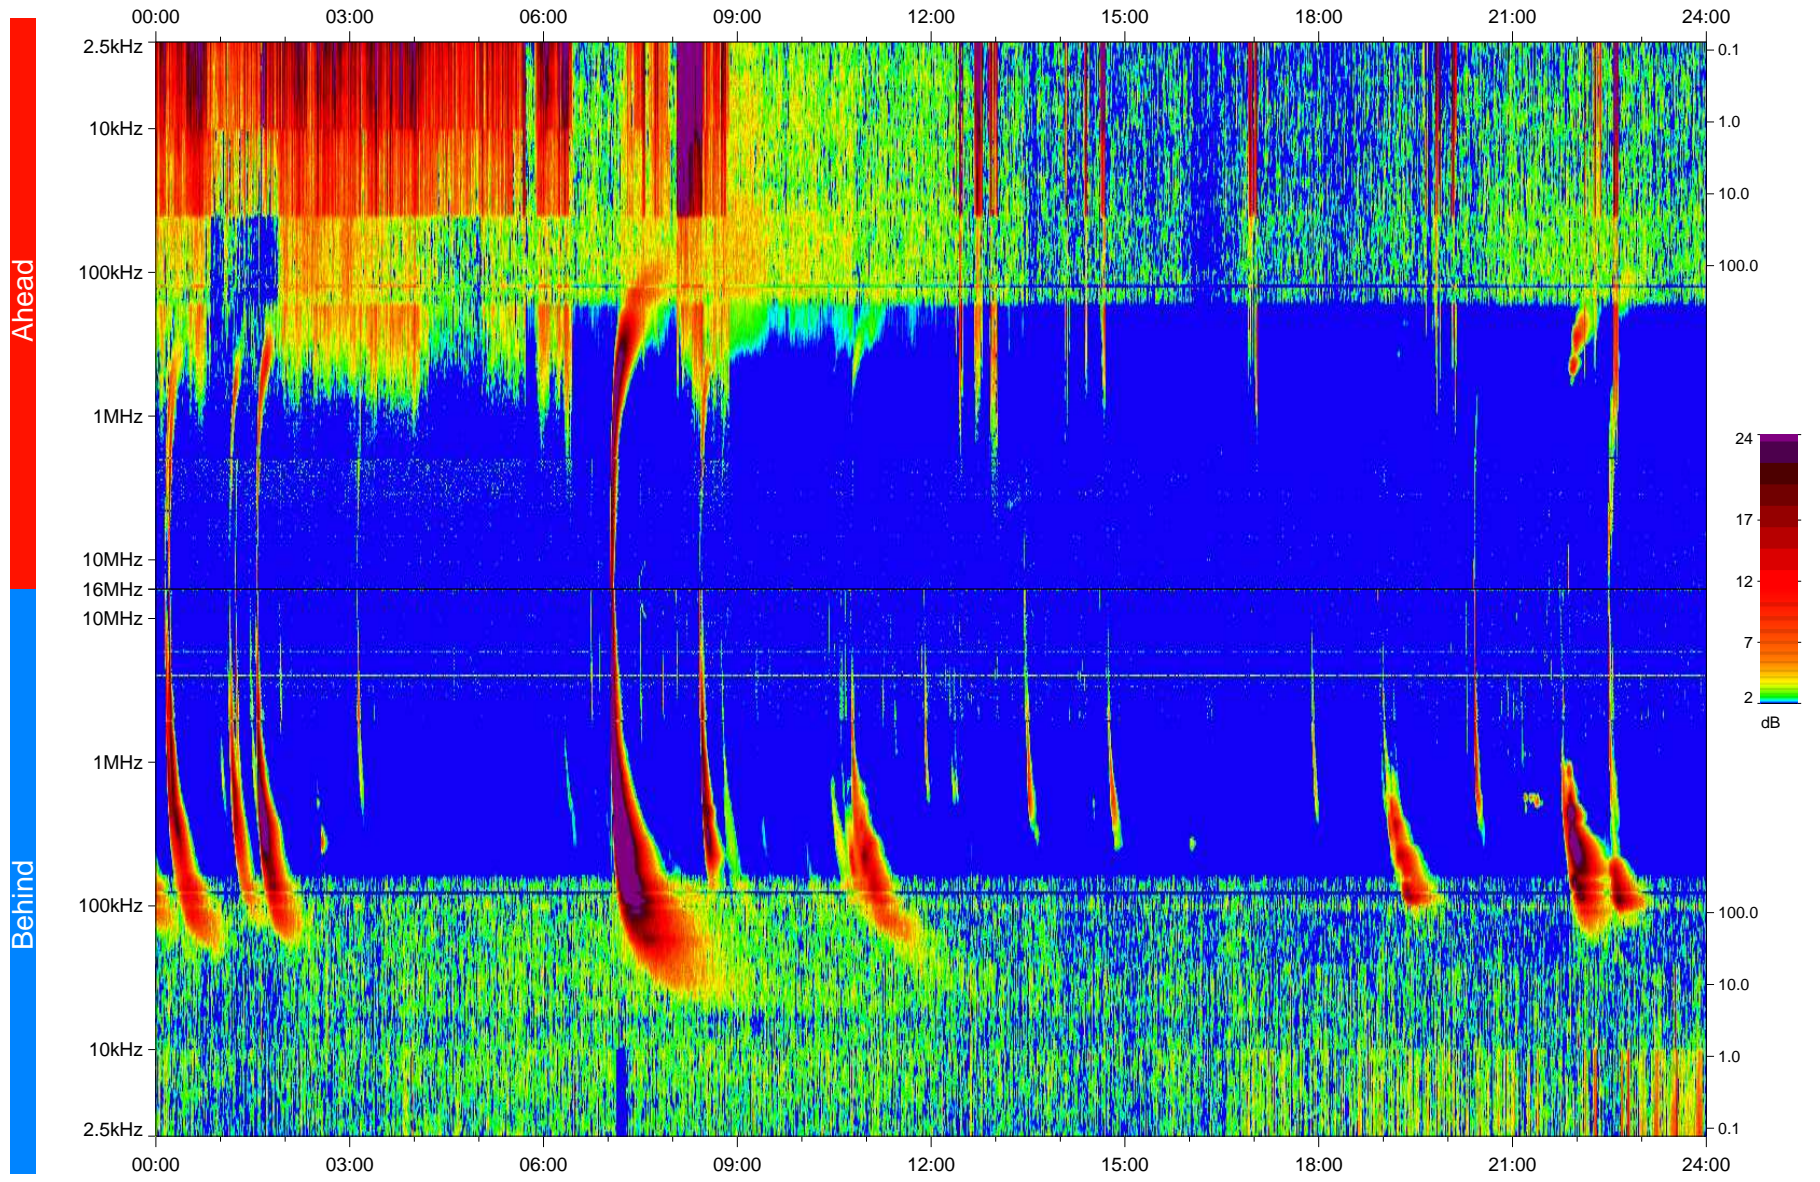

STEREO/WAVES Daily Summary - 06-Feb-2010 (DOY 037)

Ahead source file: swaves_ahead_2010_037_1_04.fin
Ahead PSE Angle: 64.8°

Behind PSE Angle: -70.8°
Behind source file: swaves_behind_2010_037_1_04.fin

Time (UTC)

file: stereo_swaves_daily-summary_color_20100206_v04
made by: space.umn.edu on macOS with IDL 8.8.2 on 2022-10-16 02:50:12, with TLib V945 / dynspec V311