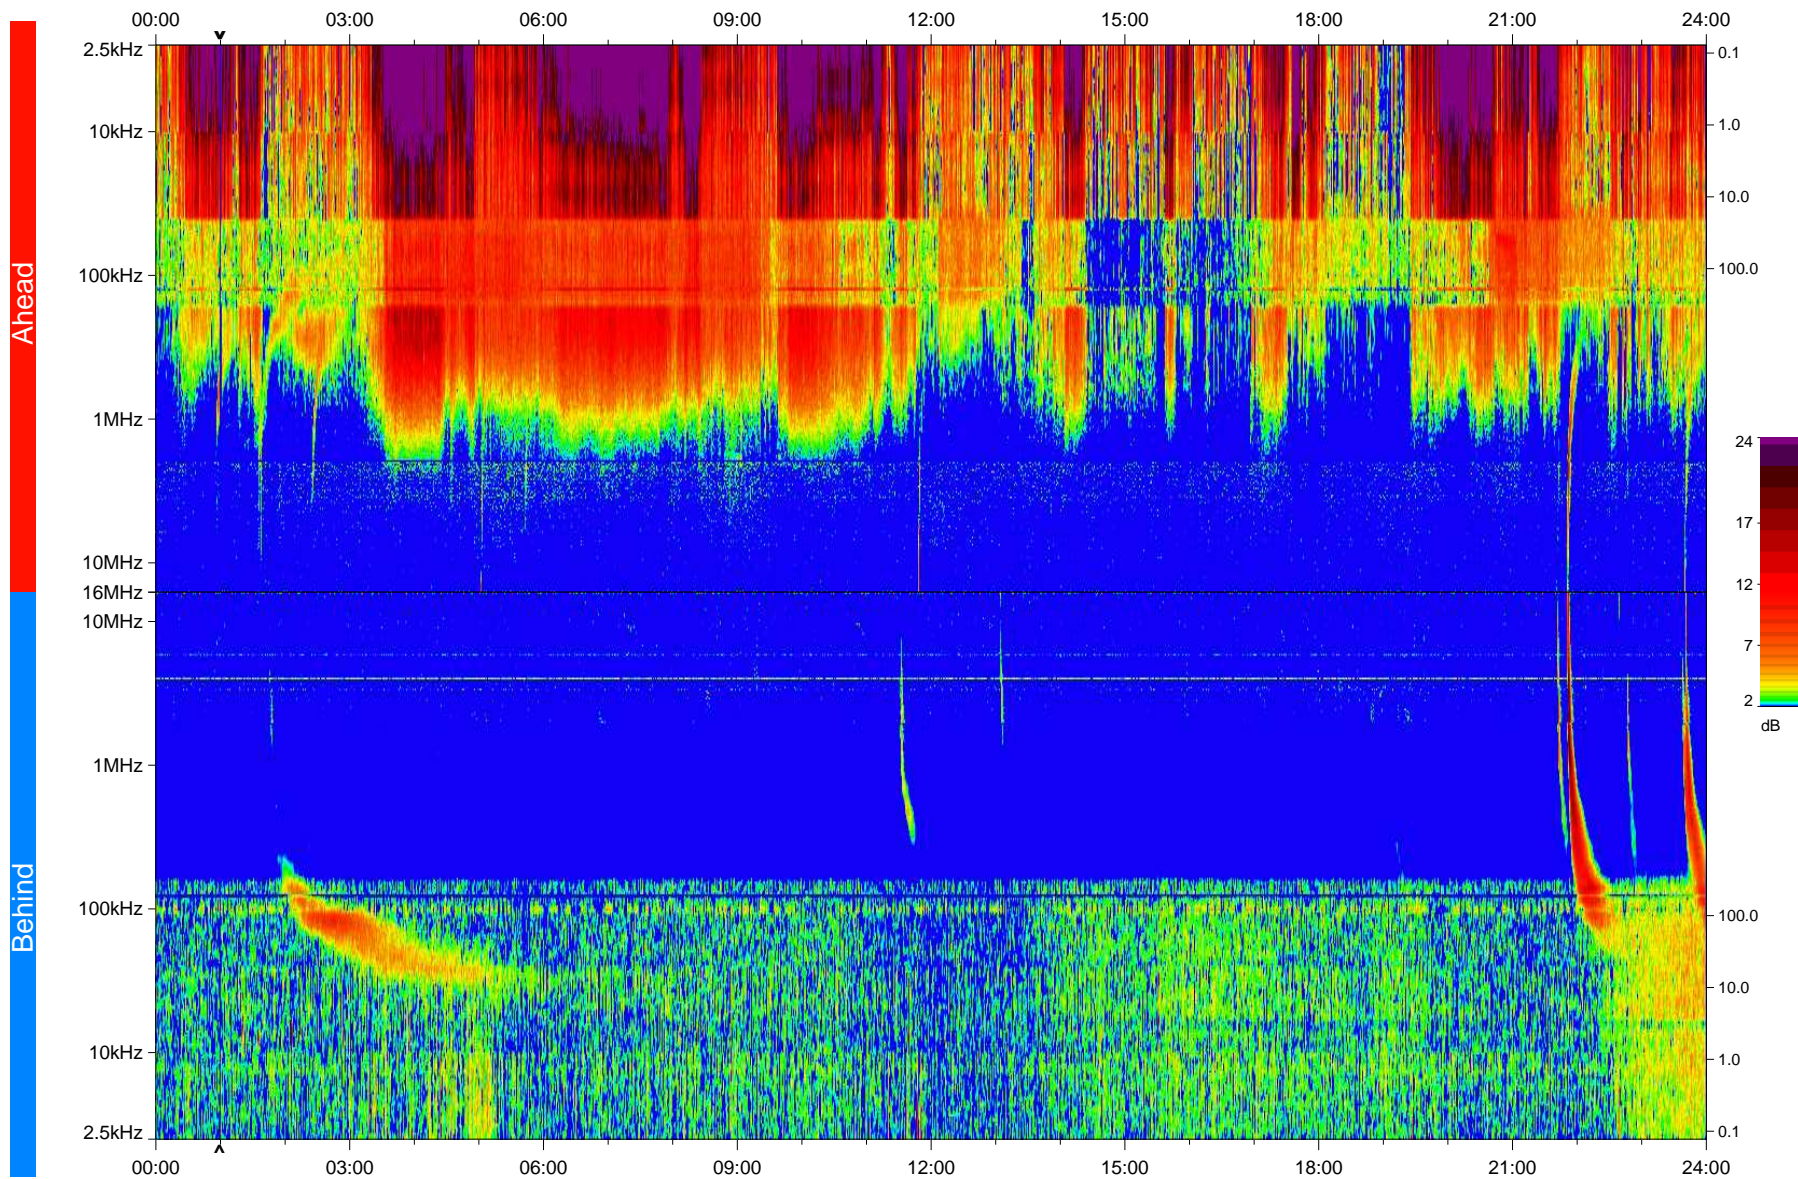

STEREO/WAVES Daily Summary - 05-Feb-2010 (DOY 036)

Ahead source file: swaves_ahead_2010_036_1_04.fin
Ahead PSE Angle: 64.7°

Behind PSE Angle: -70.8°
Behind source file: swaves_behind_2010_036_1_04.fin

Time (UTC)

file: stereo_swaves_daily-summary_color_20100205_v04
made by: space.umn.edu on macOS with IDL 8.8.2 on 2022-10-16 02:47:20, with TLib V945 / dynspec V311