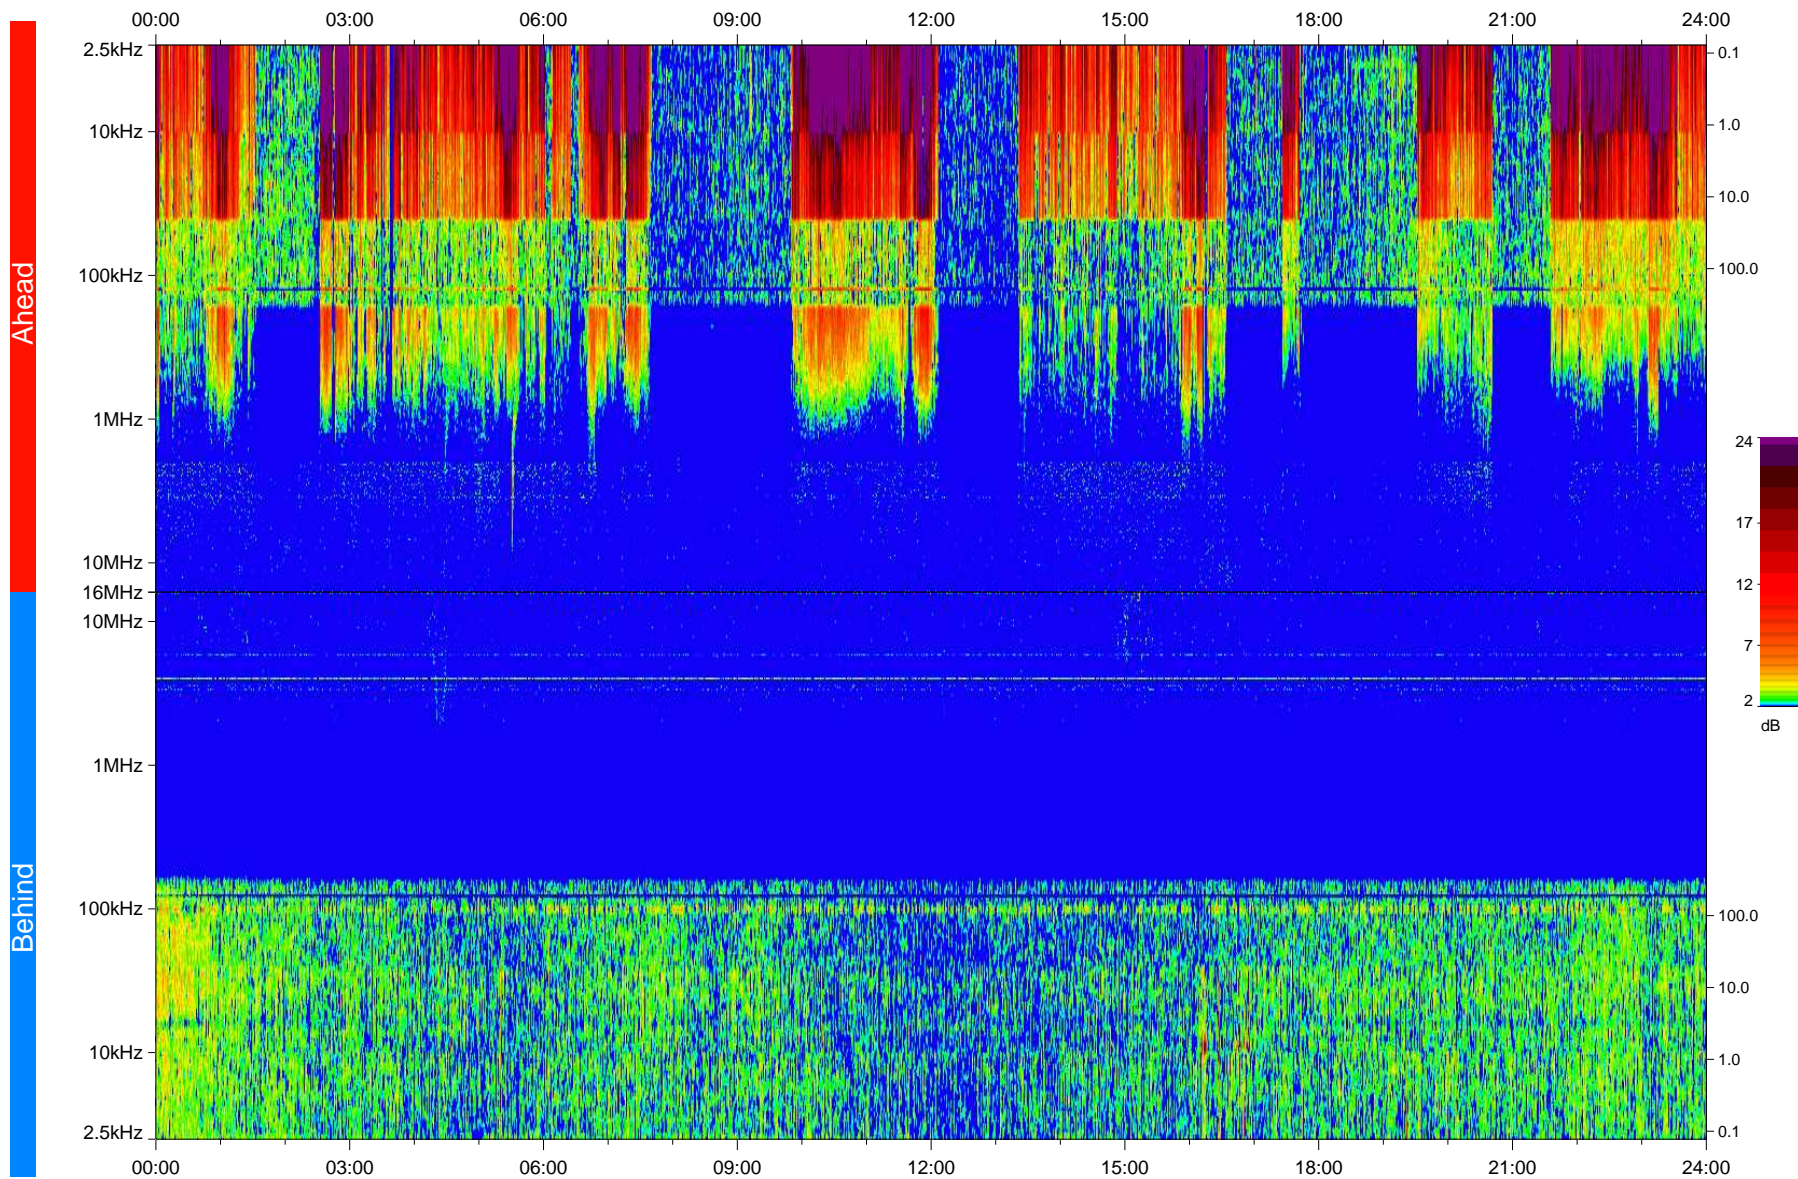

# STEREO/WAVES Daily Summary - 04-Feb-2010 (DOY 035)

Ahead source file: swaves\_ahead\_2010\_035\_1\_04.fin  
Ahead PSE Angle: 64.7°

Behind PSE Angle: -70.7°  
Behind source file: swaves\_behind\_2010\_035\_1\_04.fin

Time (UTC)

file: stereo\_swaves\_daily-summary\_color\_20100204\_v04  
made by: space.umn.edu on macOS with IDL 8.8.2 on 2022-10-16 02:44:30, with TLib V945 / dynspec V311