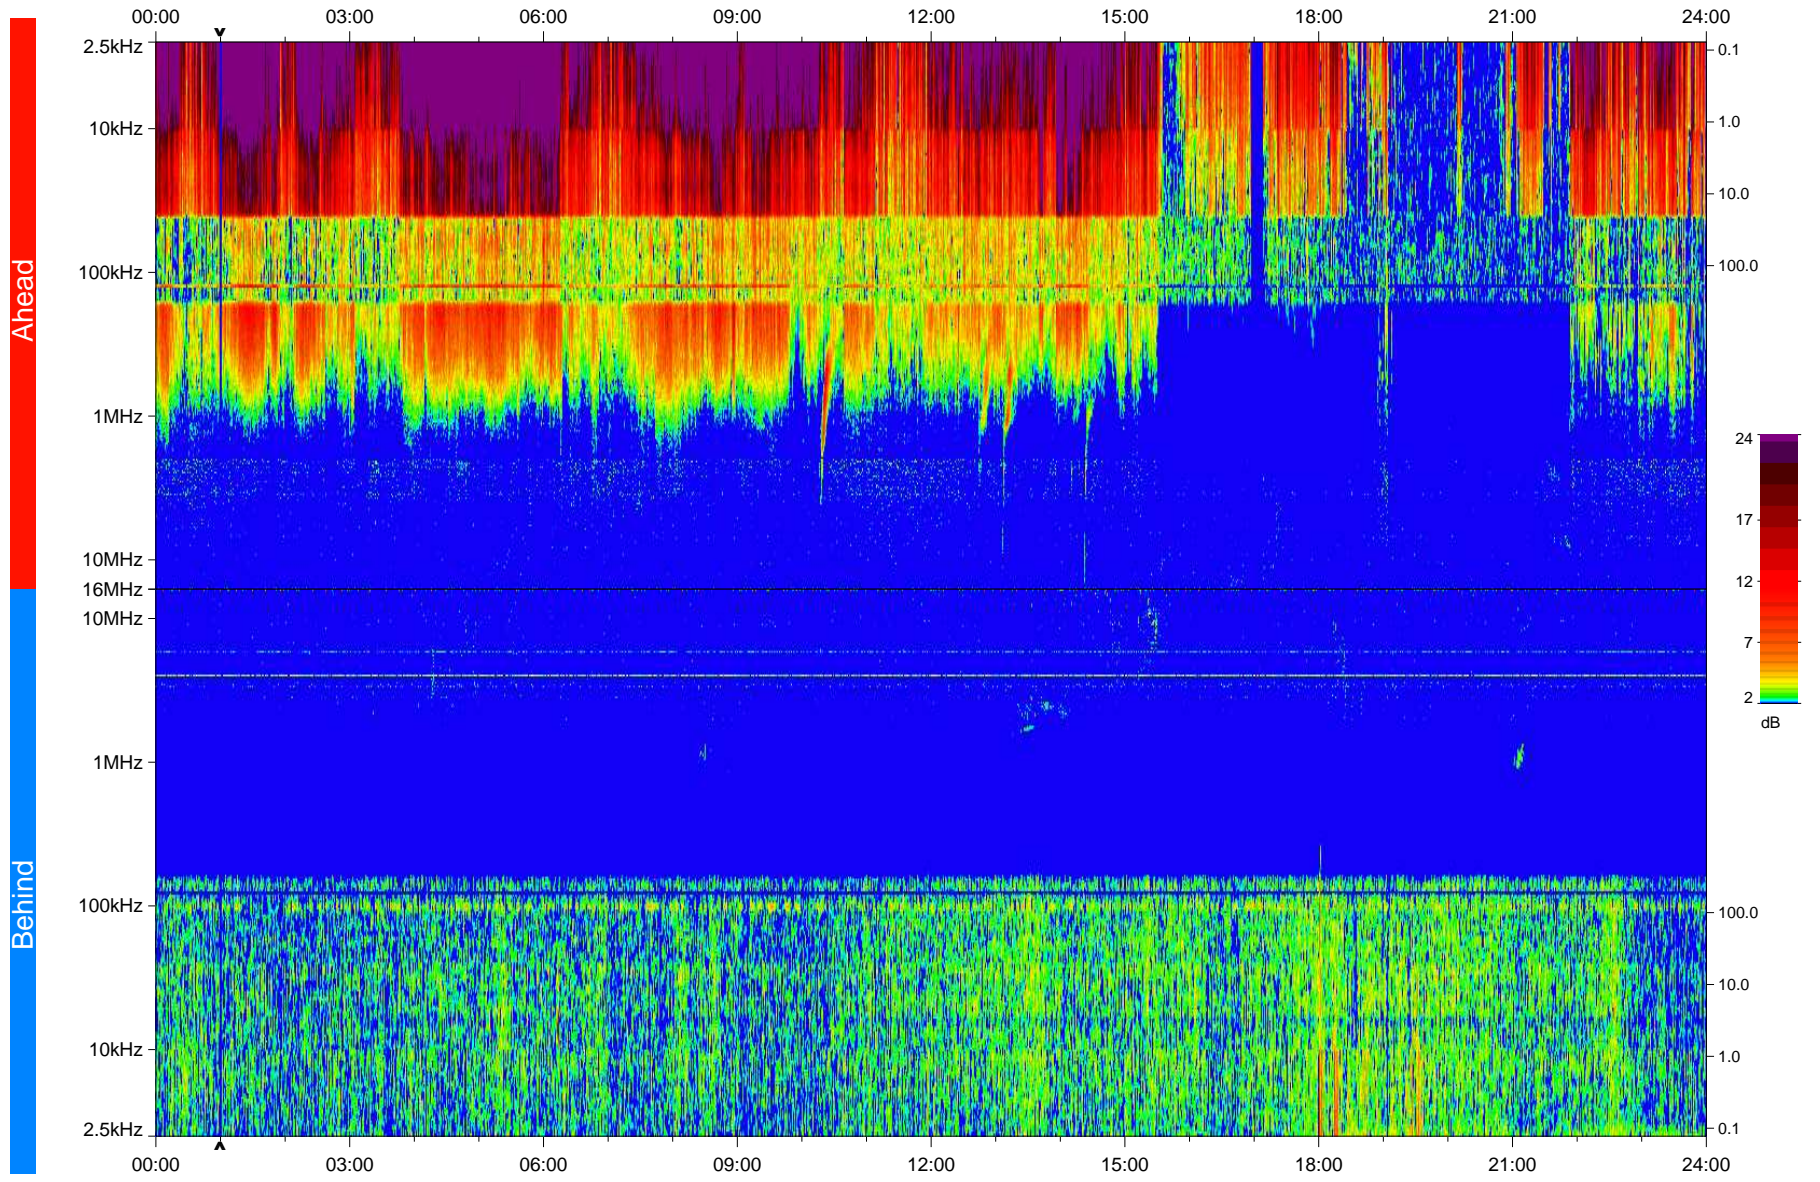

STEREO/WAVES Daily Summary - 03-Feb-2010 (DOY 034)

Ahead source file: swaves_ahead_2010_034_1_04.fin
Ahead PSE Angle: 64.7°

Behind PSE Angle: -70.6°
Behind source file: swaves_behind_2010_034_1_04.fin

Time (UTC)

file: stereo_swaves_daily-summary_color_20100203_v04
made by: space.umn.edu on macOS with IDL 8.8.2 on 2022-10-16 02:41:40, with TLib V945 / dynspec V311