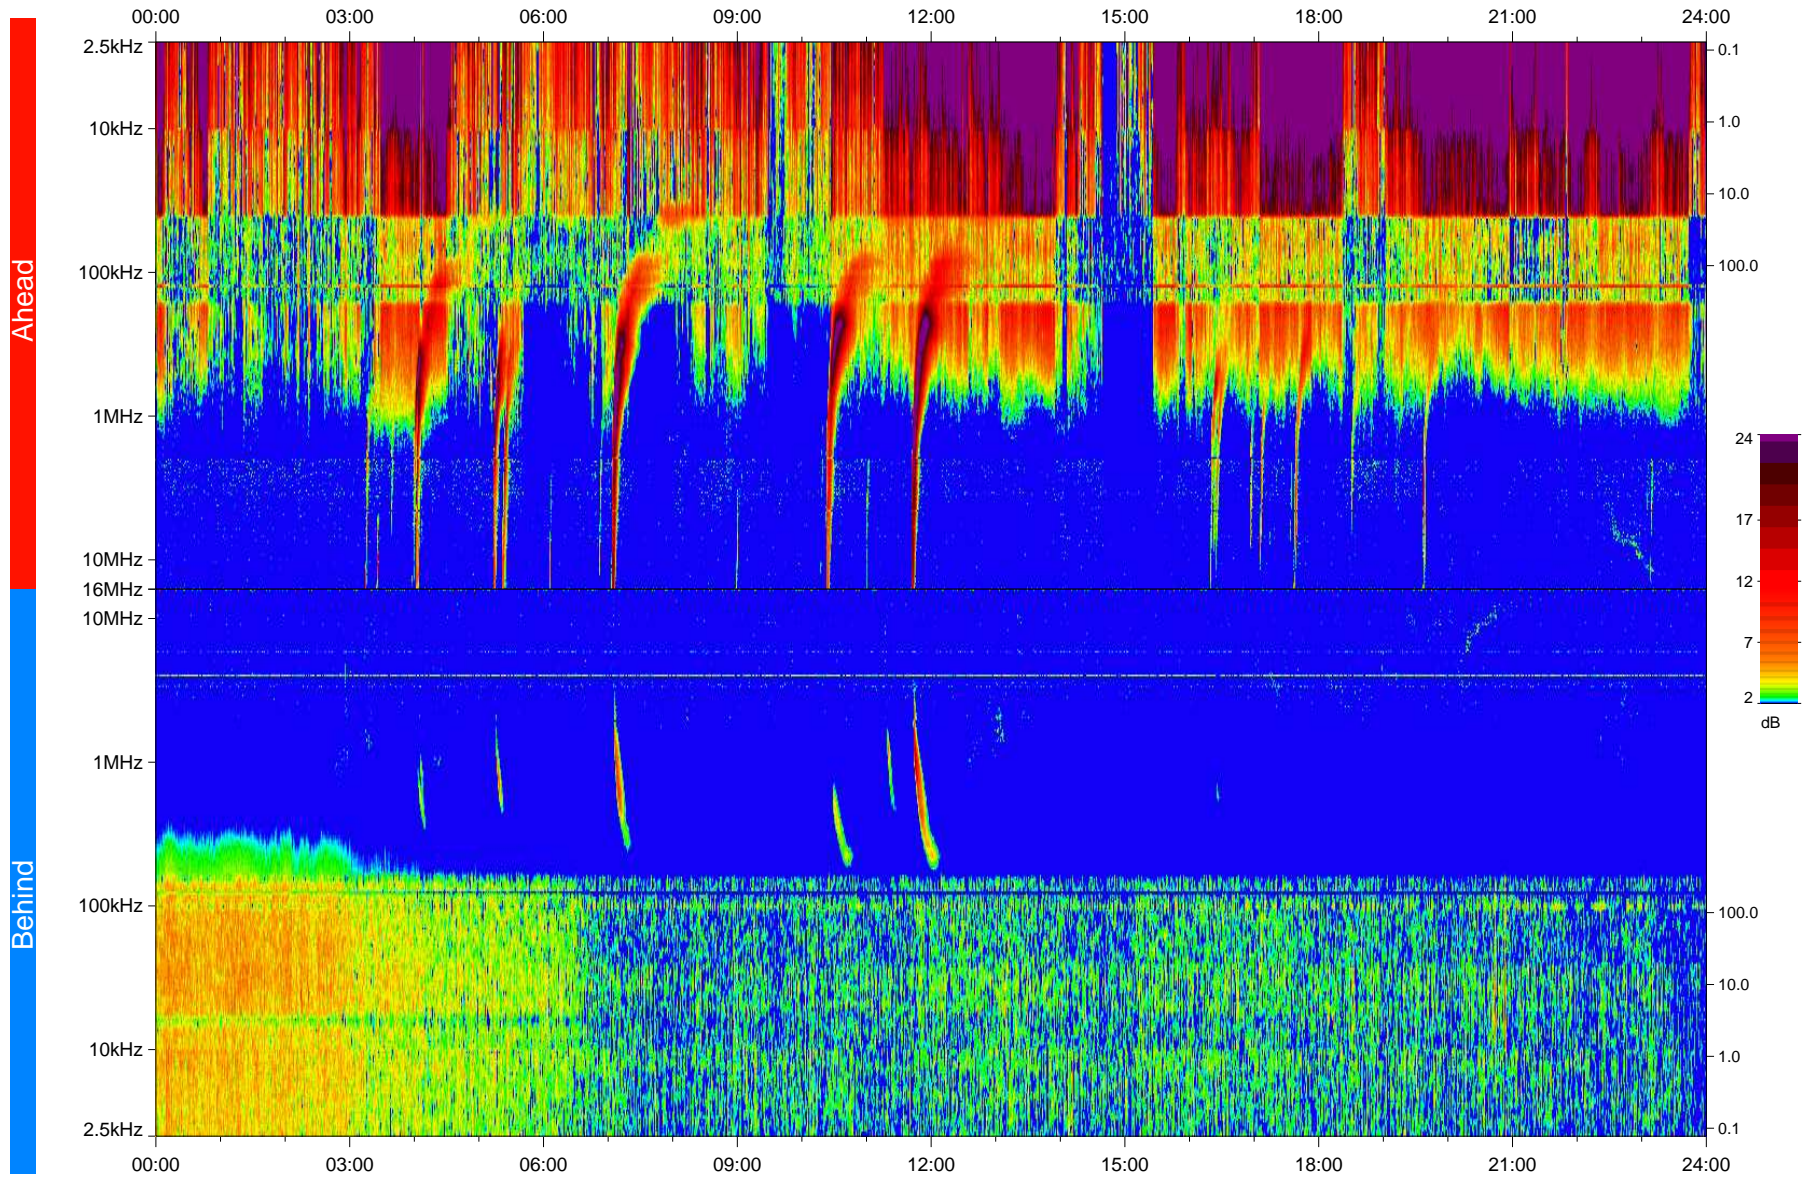

# STEREO/WAVES Daily Summary - 02-Feb-2010 (DOY 033)

Ahead source file: swaves\_ahead\_2010\_033\_1\_04.fin  
Ahead PSE Angle: 64.7°

Behind PSE Angle: -70.6°  
Behind source file: swaves\_behind\_2010\_033\_1\_04.fin

Time (UTC)

file: stereo\_swaves\_daily-summary\_color\_20100202\_v04  
made by: space.umn.edu on macOS with IDL 8.8.2 on 2022-10-16 02:38:50, with TLib V945 / dynspec V311