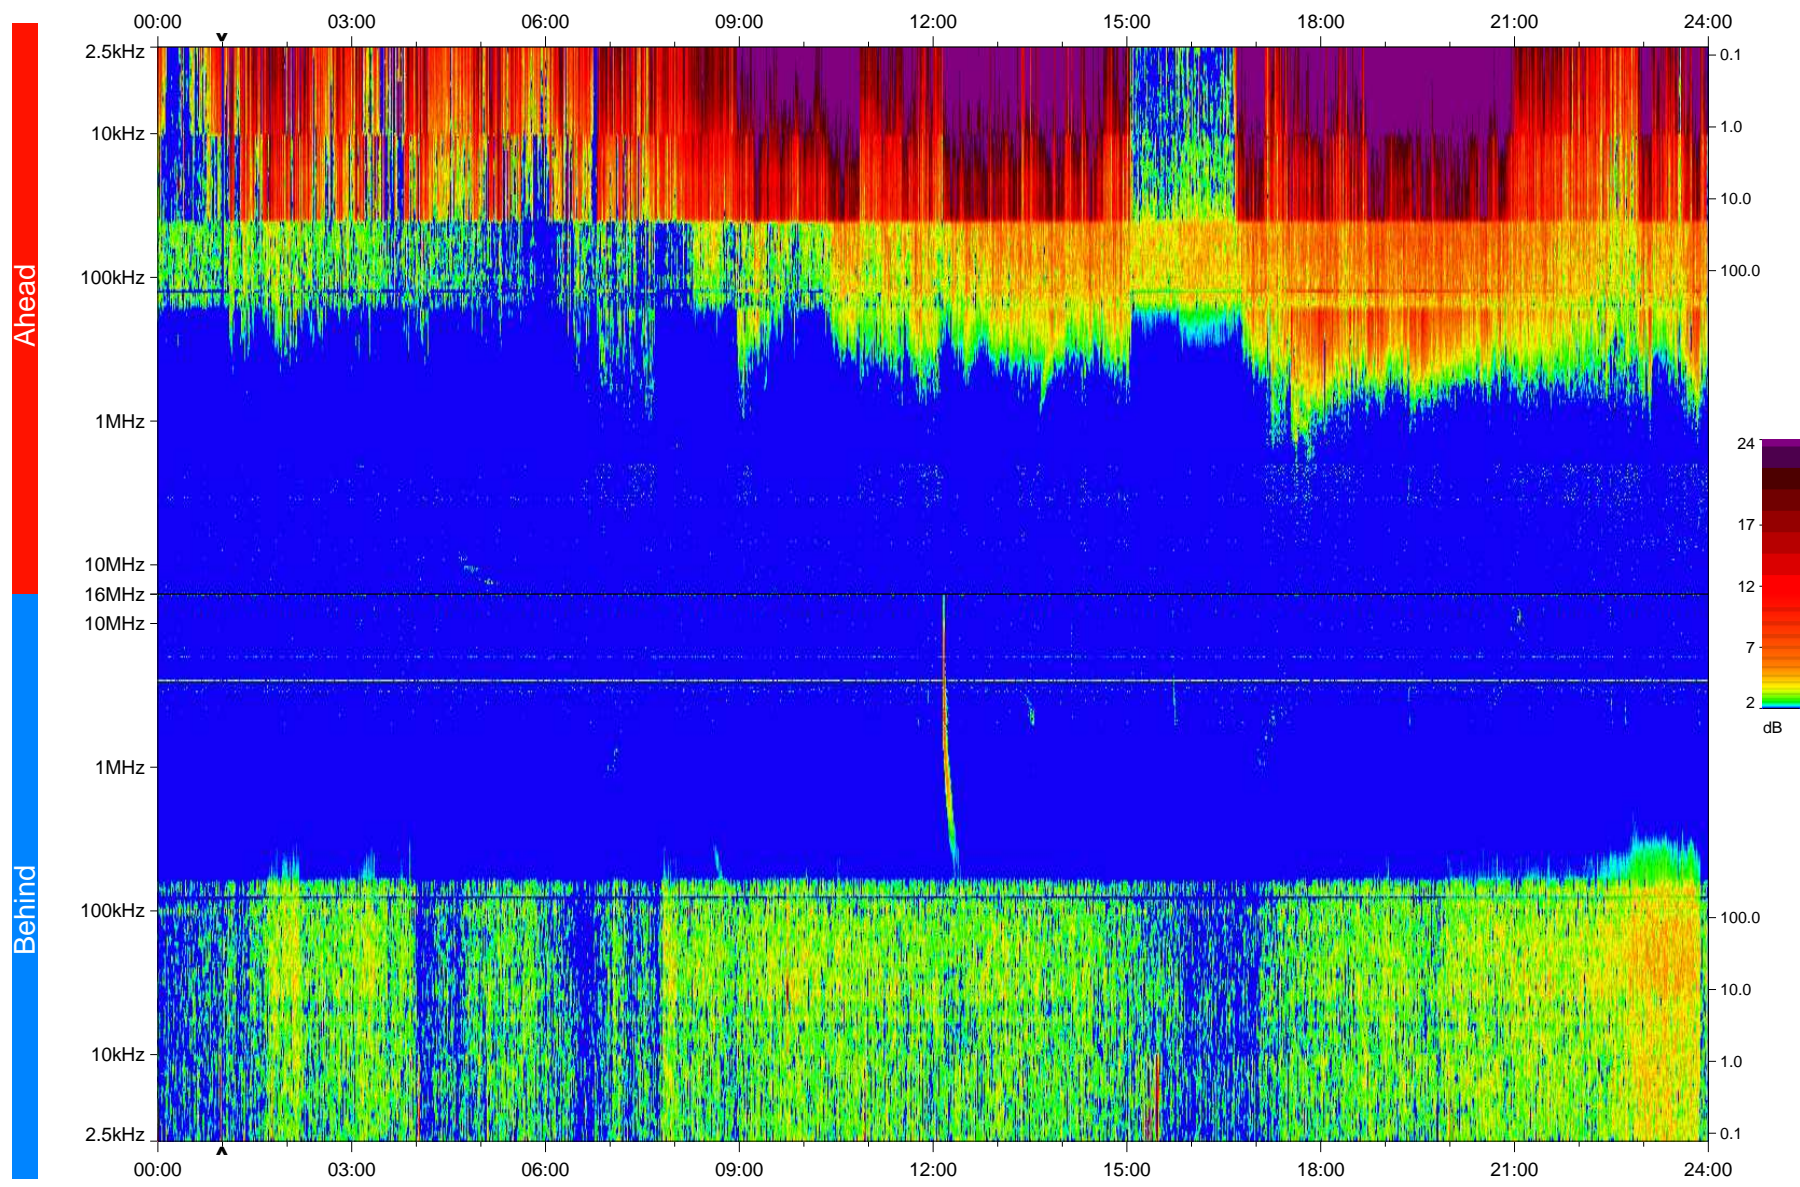

STEREO/WAVES Daily Summary - 01-Feb-2010 (DOY 032)

Ahead source file: swaves_ahead_2010_032_1_04.fin
Ahead PSE Angle: 64.7°

Behind PSE Angle: -70.5°
Behind source file: swaves_behind_2010_032_1_04.fin

Time (UTC)

file: stereo_swaves_daily-summary_color_20100201_v04
made by: space.umn.edu on macOS with IDL 8.8.2 on 2022-10-16 02:35:58, with TLib V945 / dynspec V311