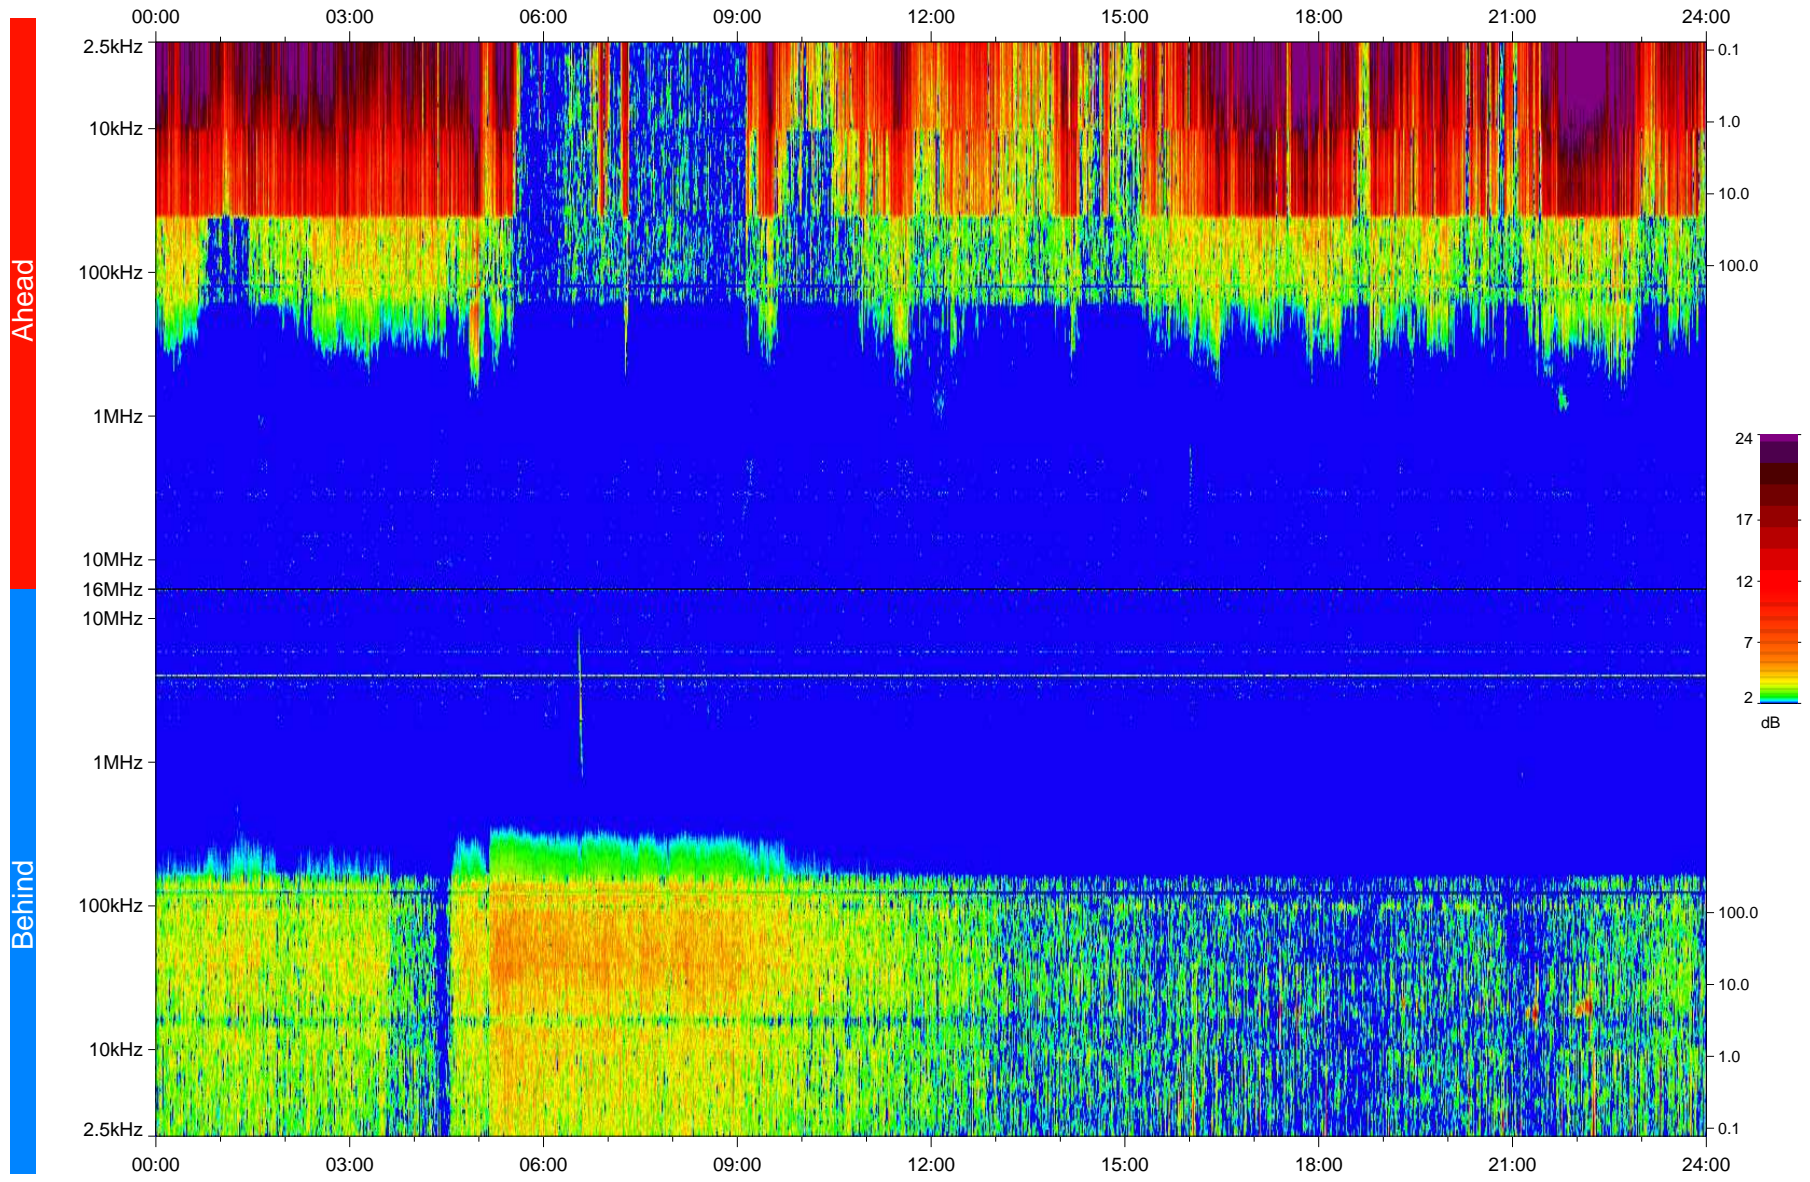

STEREO/WAVES Daily Summary - 31-Jan-2010 (DOY 031)

Ahead source file: swaves_ahead_2010_031_1_04.fin
Ahead PSE Angle: 64.6°

Behind PSE Angle: -70.5°
Behind source file: swaves_behind_2010_031_1_04.fin

Time (UTC)

file: stereo_swaves_daily-summary_color_20100131_v04
made by: space.umn.edu on macOS with IDL 8.8.2 on 2022-10-16 02:33:09, with TLib V945 / dynspec V311