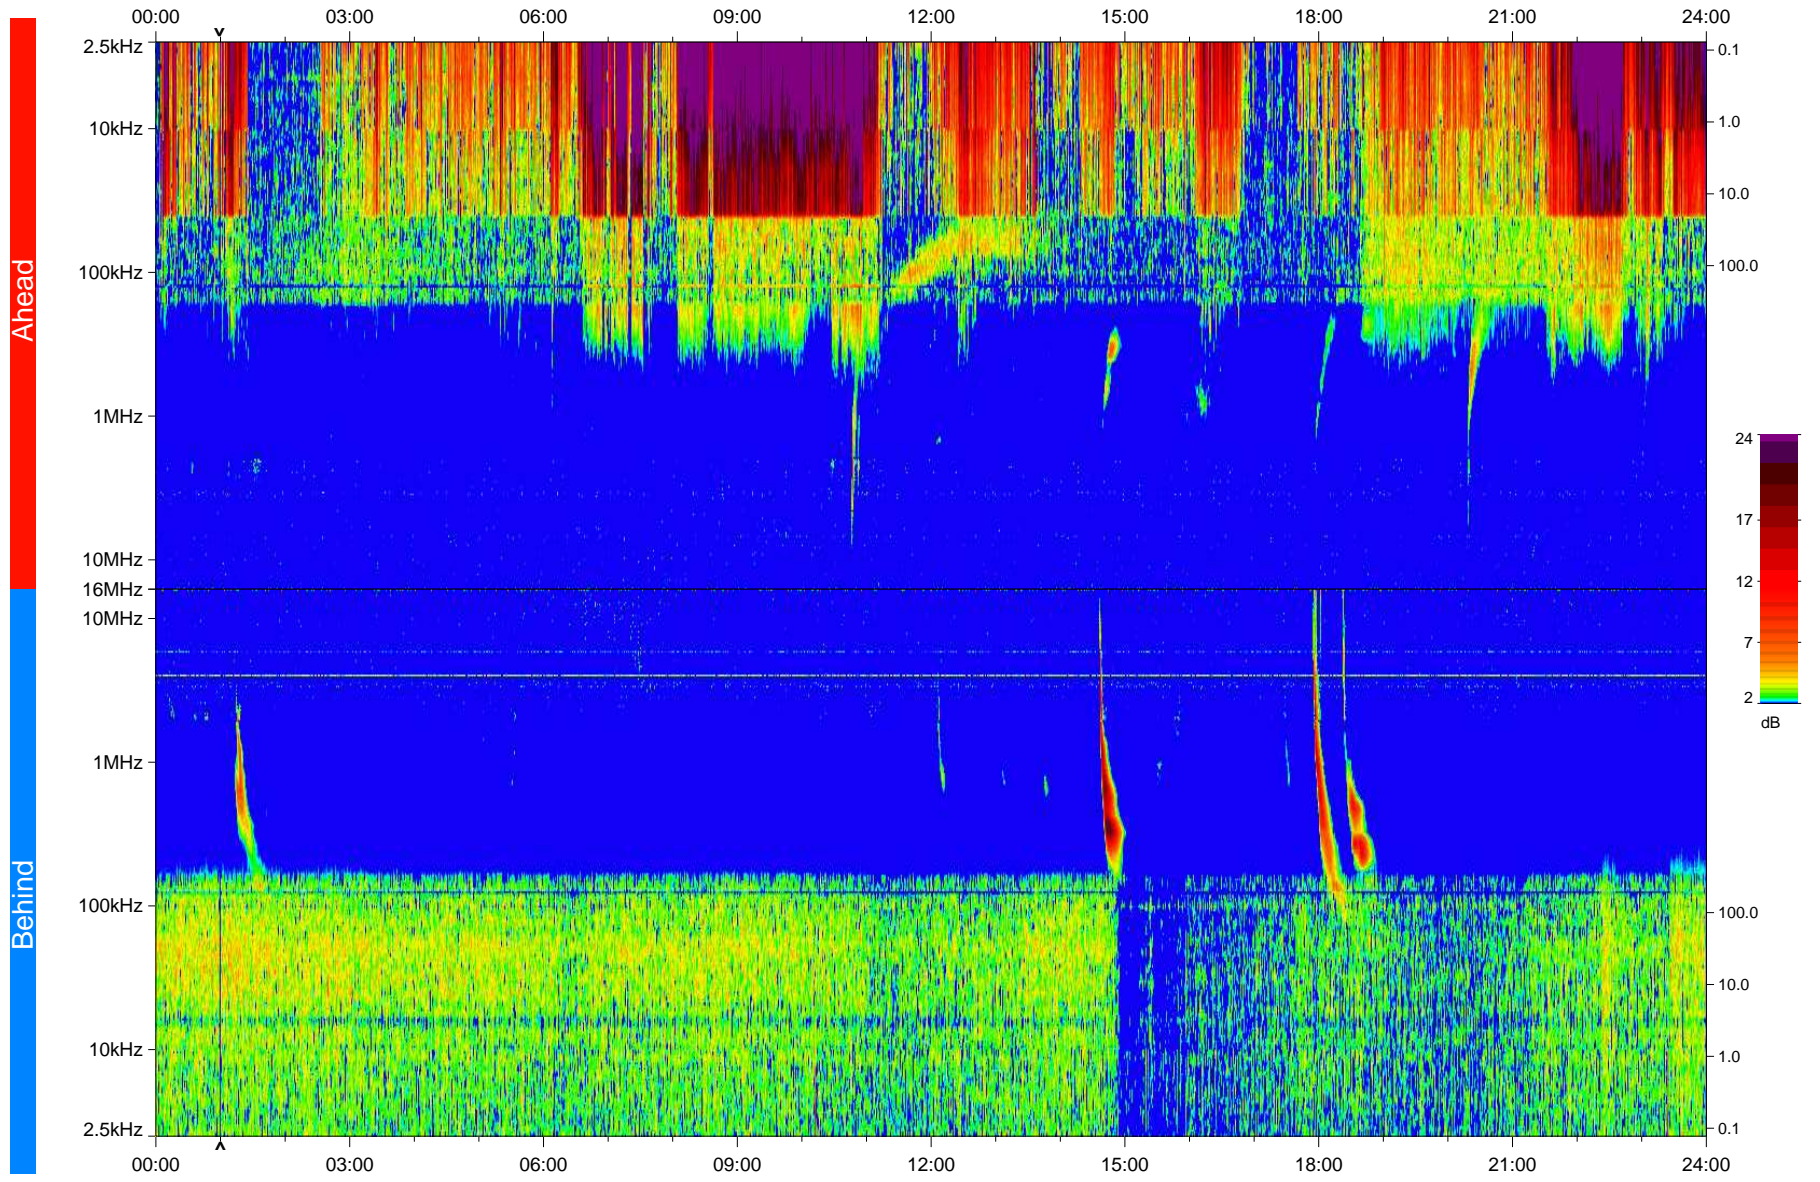

STEREO/WAVES Daily Summary - 30-Jan-2010 (DOY 030)

Ahead source file: swaves_ahead_2010_030_1_04.fin
Ahead PSE Angle: 64.6°

Behind PSE Angle: -70.5°
Behind source file: swaves_behind_2010_030_1_04.fin

Time (UTC)

file: stereo_swaves_daily-summary_color_20100130_v04
made by: space.umn.edu on macOS with IDL 8.8.2 on 2022-10-16 02:30:17, with TLib V945 / dynspec V311