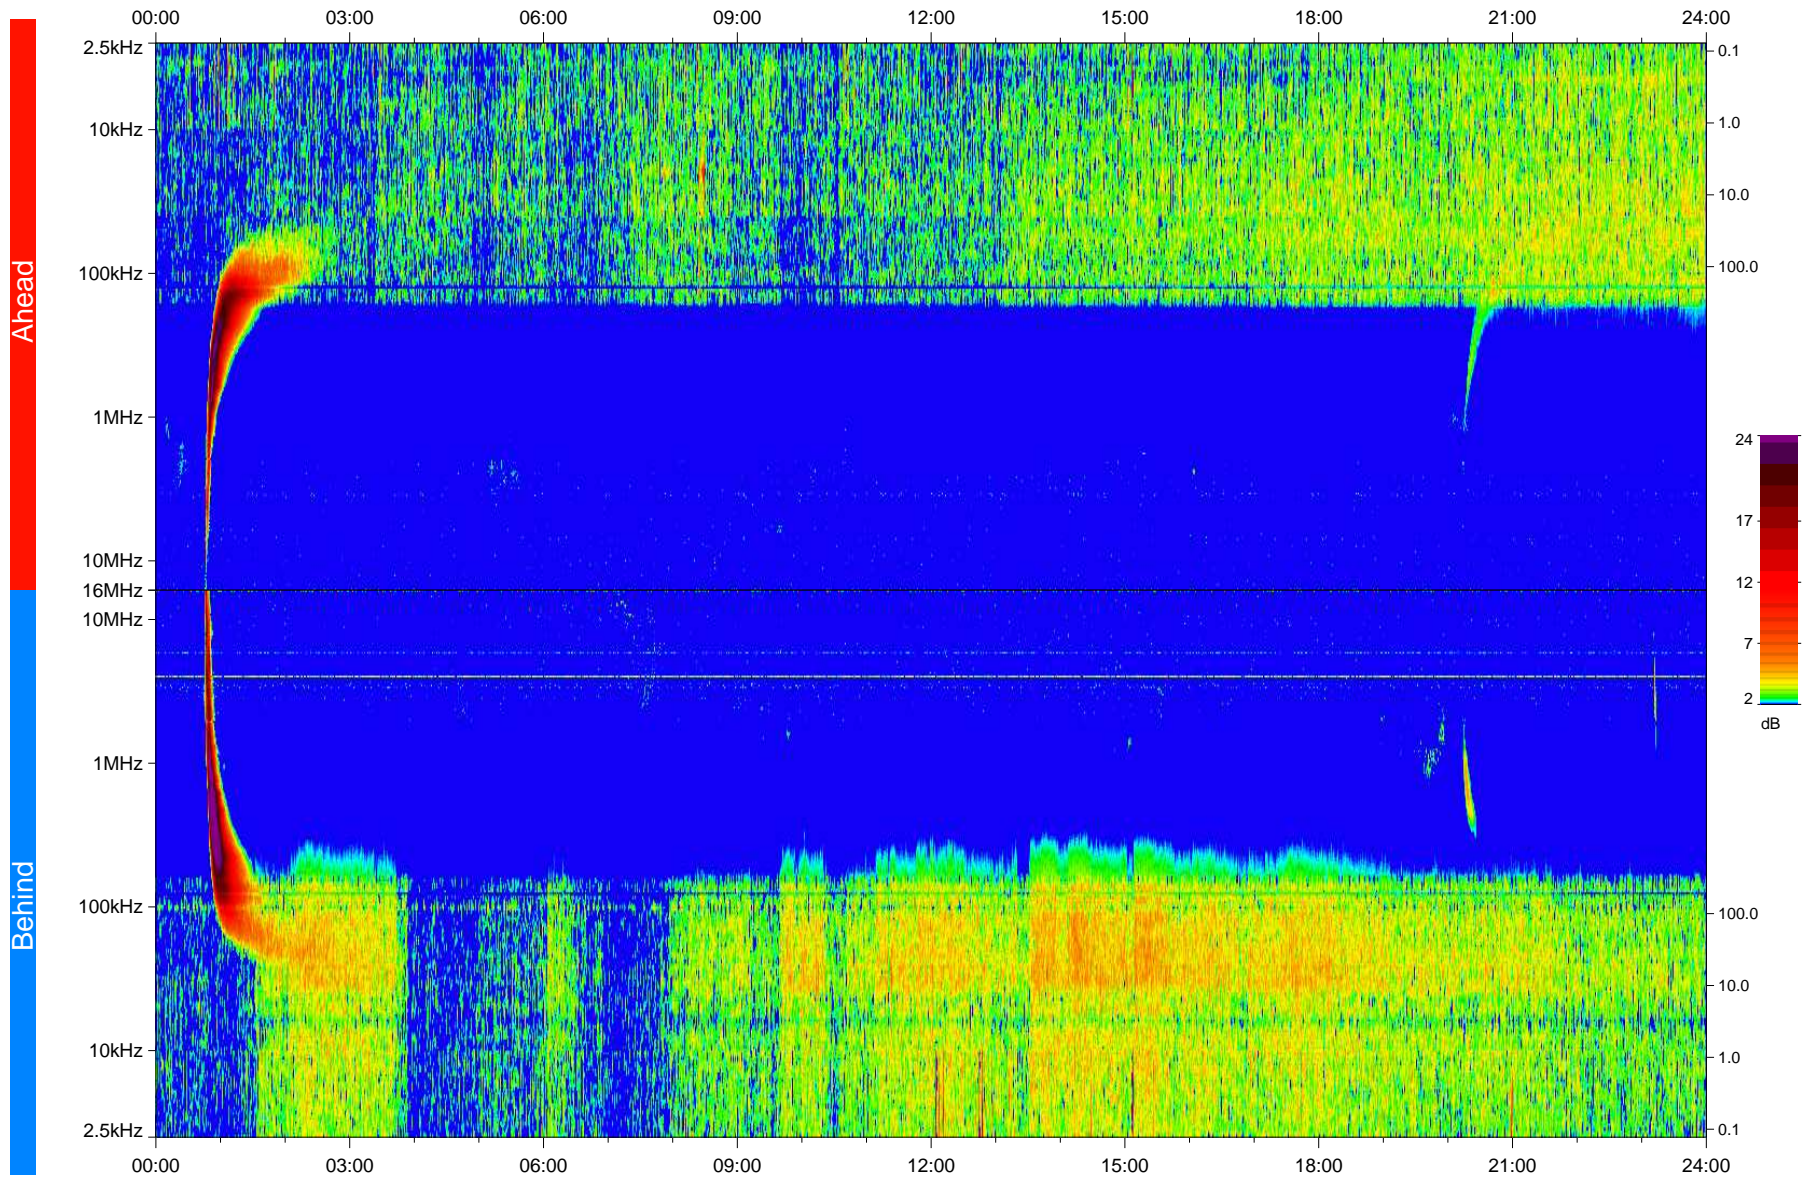

STEREO/WAVES Daily Summary - 29-Jan-2010 (DOY 029)

Ahead source file: swaves_ahead_2010_029_1_04.fin
Ahead PSE Angle: 64.5°

Behind PSE Angle: -70.4°
Behind source file: swaves_behind_2010_029_1_04.fin

Time (UTC)

file: stereo_swaves_daily-summary_color_20100129_v04
made by: space.umn.edu on macOS with IDL 8.8.2 on 2022-10-16 02:27:28, with TLib V945 / dynspec V311