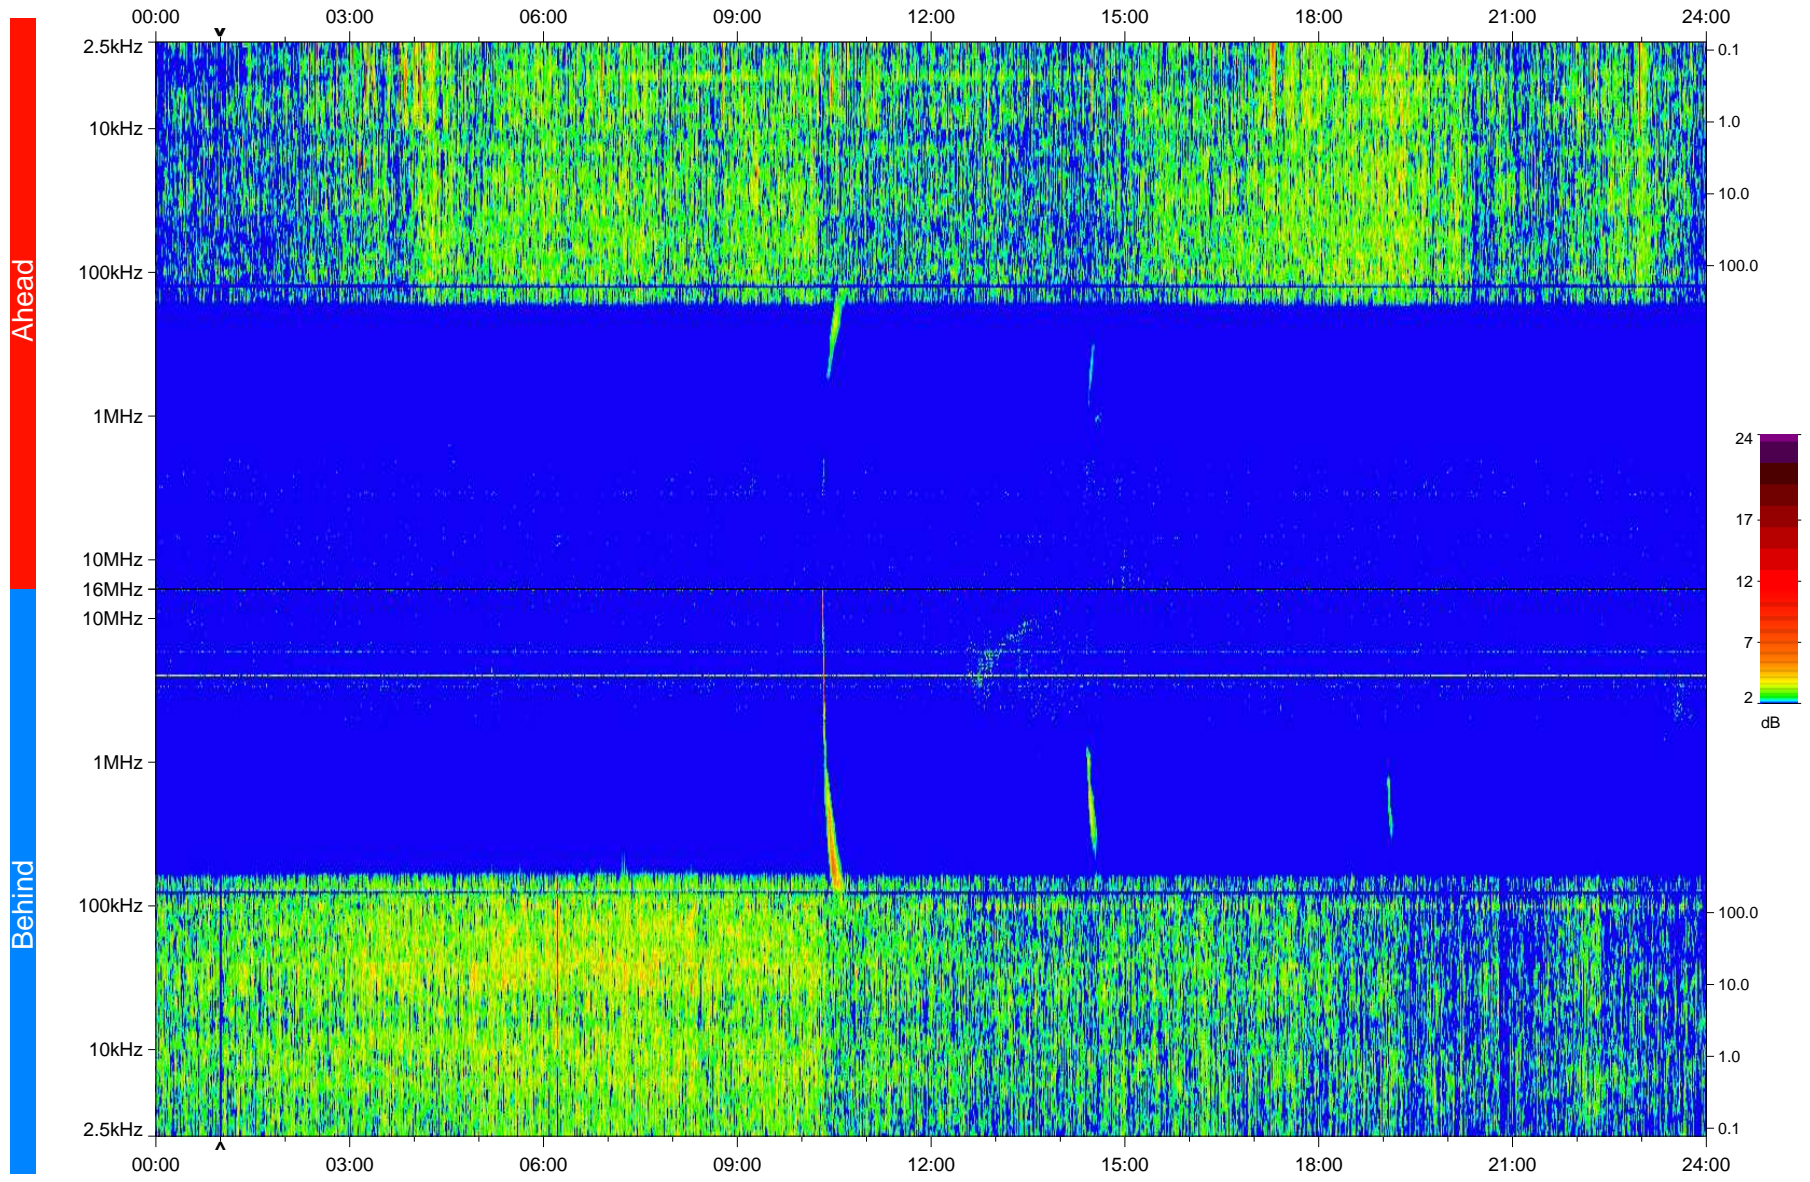

STEREO/WAVES Daily Summary - 28-Jan-2010 (DOY 028)

Ahead source file: swaves_ahead_2010_028_1_04.fin
Ahead PSE Angle: 64.5°

Behind PSE Angle: -70.4°
Behind source file: swaves_behind_2010_028_1_04.fin

Time (UTC)

file: stereo_swaves_daily-summary_color_20100128_v04
made by: space.umn.edu on macOS with IDL 8.8.2 on 2022-10-16 02:24:38, with TLib V945 / dynspec V311