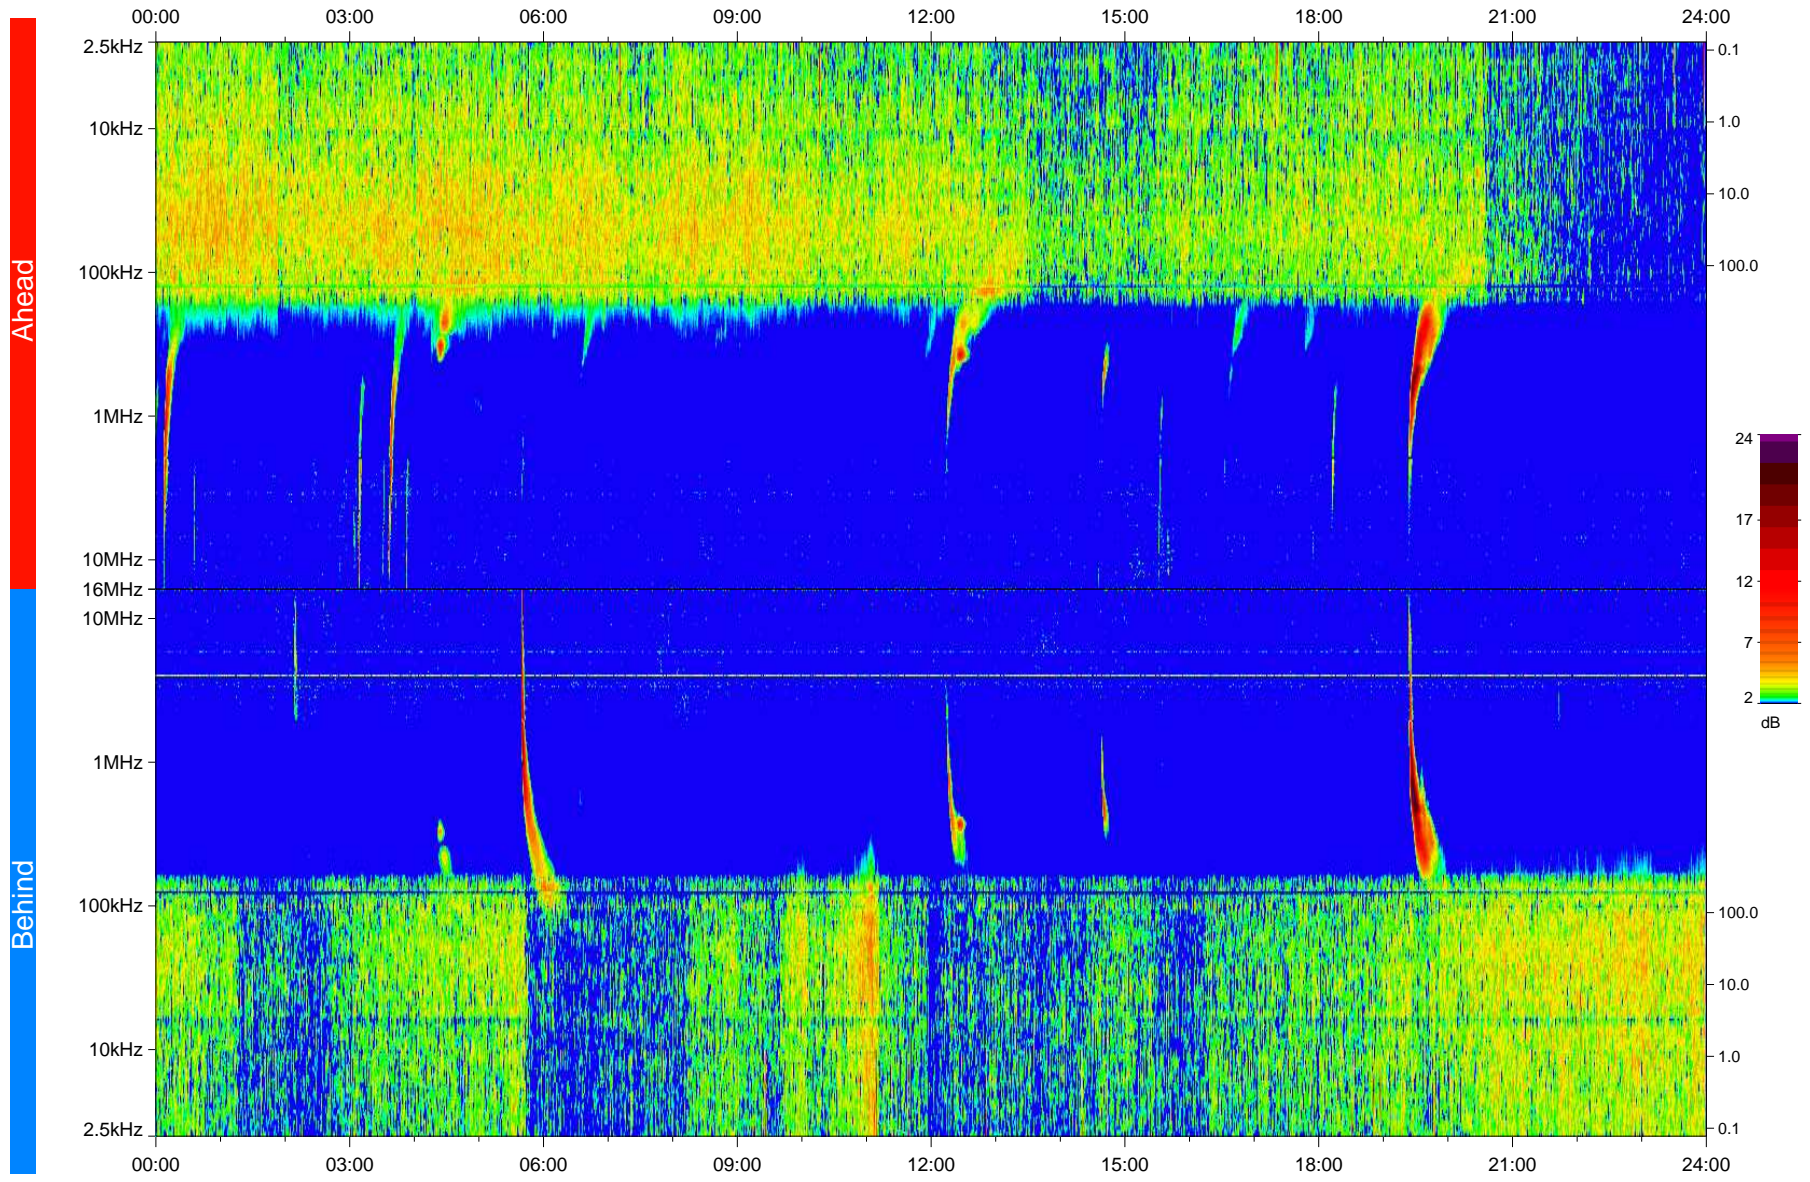

STEREO/WAVES Daily Summary - 27-Jan-2010 (DOY 027)

Ahead source file: swaves_ahead_2010_027_1_04.fin
Ahead PSE Angle: 64.6°

Behind PSE Angle: -70.2°
Behind source file: swaves_behind_2010_027_1_04.fin

Time (UTC)

file: stereo_swaves_daily-summary_color_20100127_v04
made by: space.umn.edu on macOS with IDL 8.8.2 on 2022-10-16 02:21:50, with TLib V945 / dynspec V311