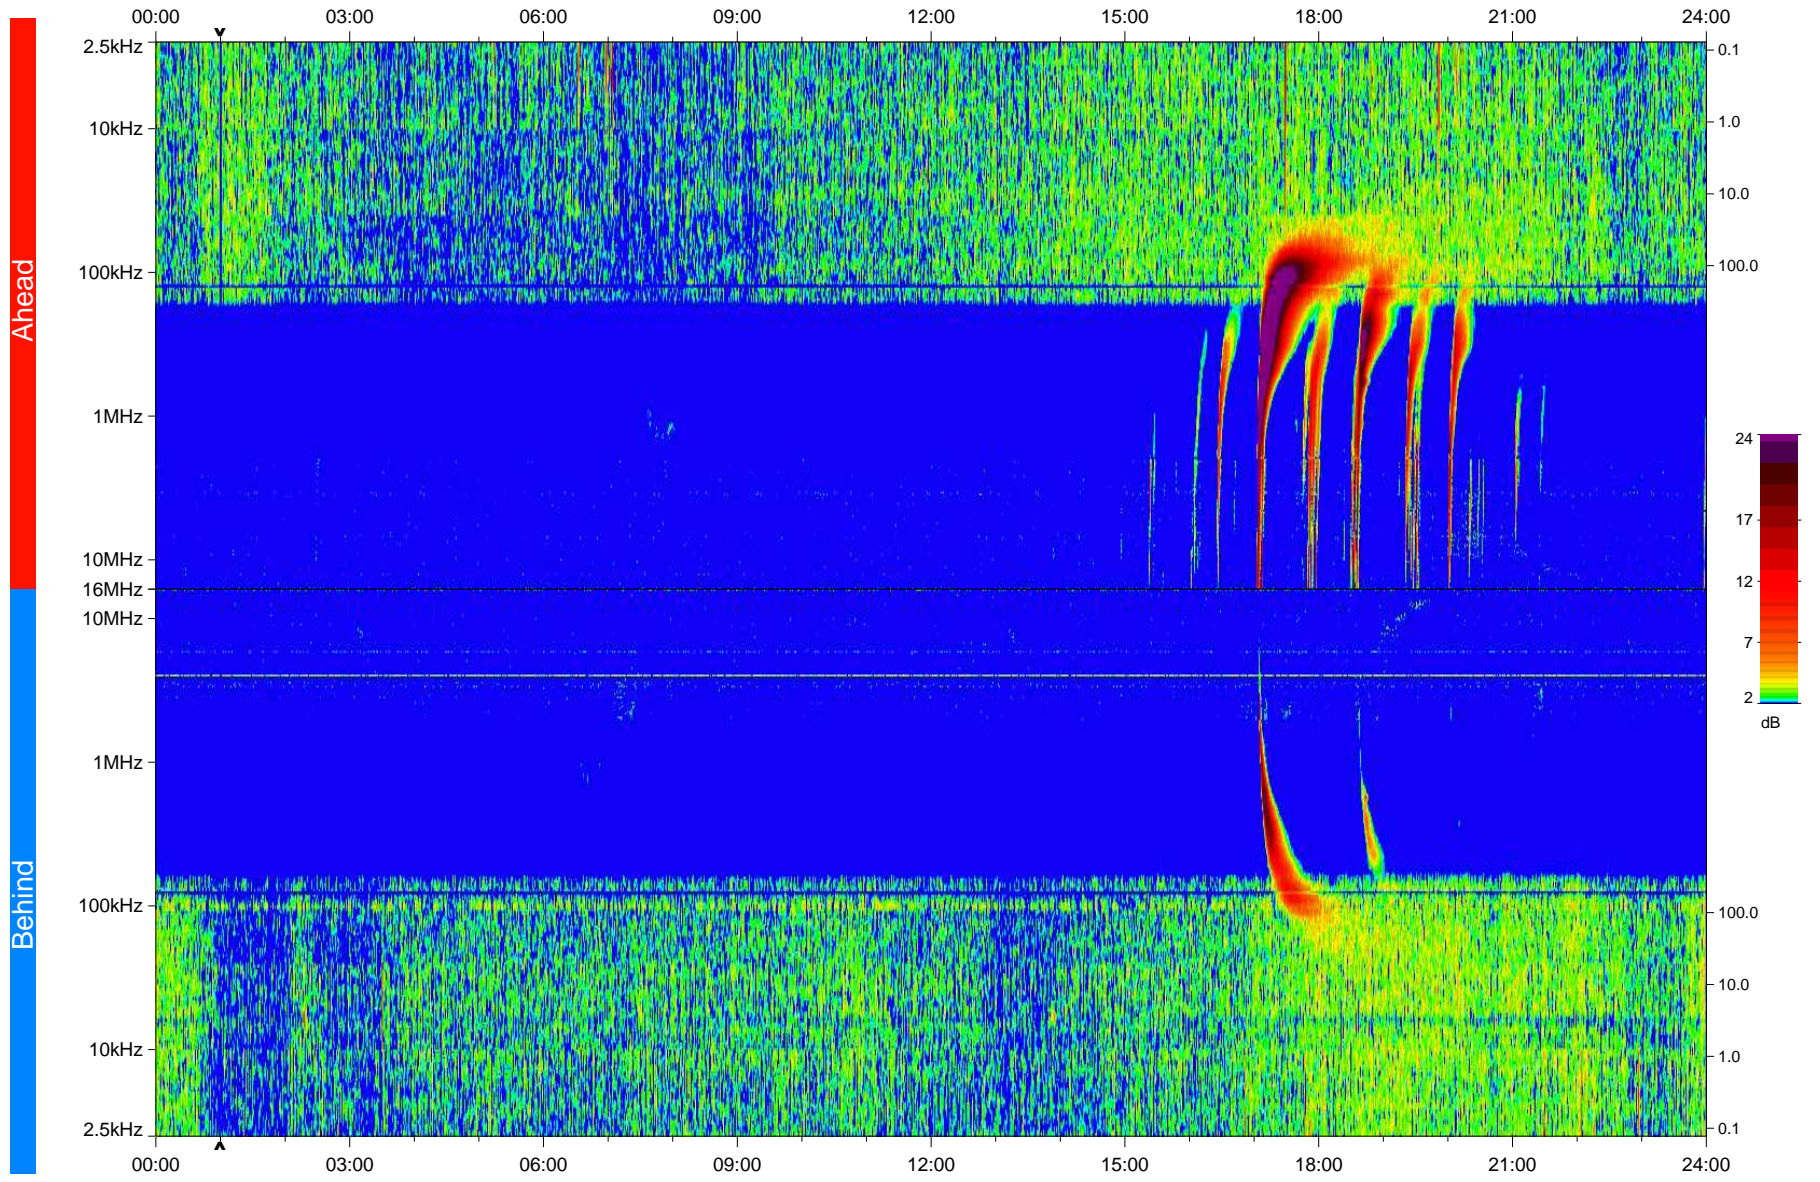

STEREO/WAVES Daily Summary - 26-Jan-2010 (DOY 026)

Ahead source file: swaves_ahead_2010_026_1_04.fin
Ahead PSE Angle: 64.5°

Behind PSE Angle: -70.2°
Behind source file: swaves_behind_2010_026_1_04.fin

Time (UTC)

file: stereo_swaves_daily-summary_color_20100126_v04
made by: space.umn.edu on macOS with IDL 8.8.2 on 2022-10-16 02:18:58, with TLib V945 / dynspec V311