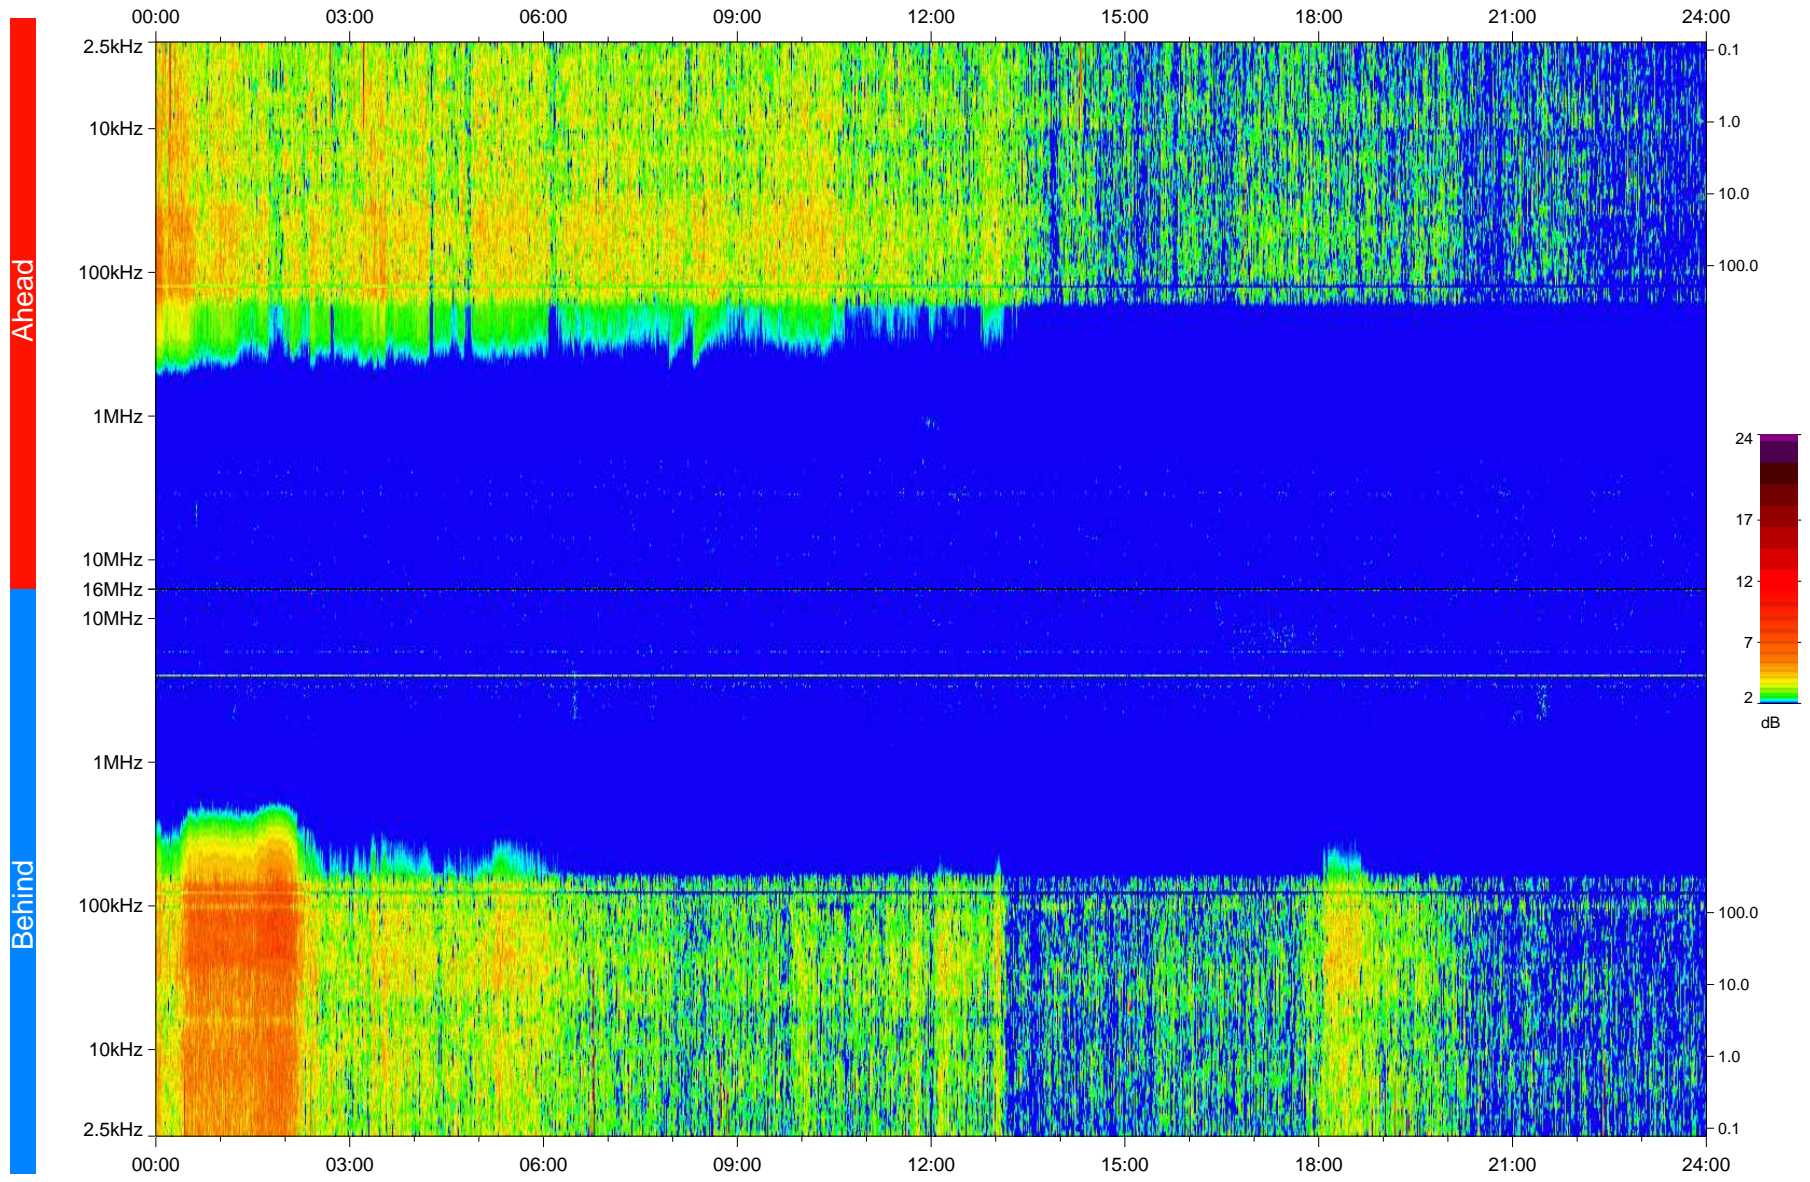

STEREO/WAVES Daily Summary - 25-Jan-2010 (DOY 025)

Ahead source file: swaves_ahead_2010_025_1_04.fin
Ahead PSE Angle: 64.5°

Behind PSE Angle: -70.1°
Behind source file: swaves_behind_2010_025_1_04.fin

Time (UTC)

file: stereo_swaves_daily-summary_color_20100125_v04
made by: space.umn.edu on macOS with IDL 8.8.2 on 2022-10-16 02:16:09, with TMLib V945 / dynspec V311