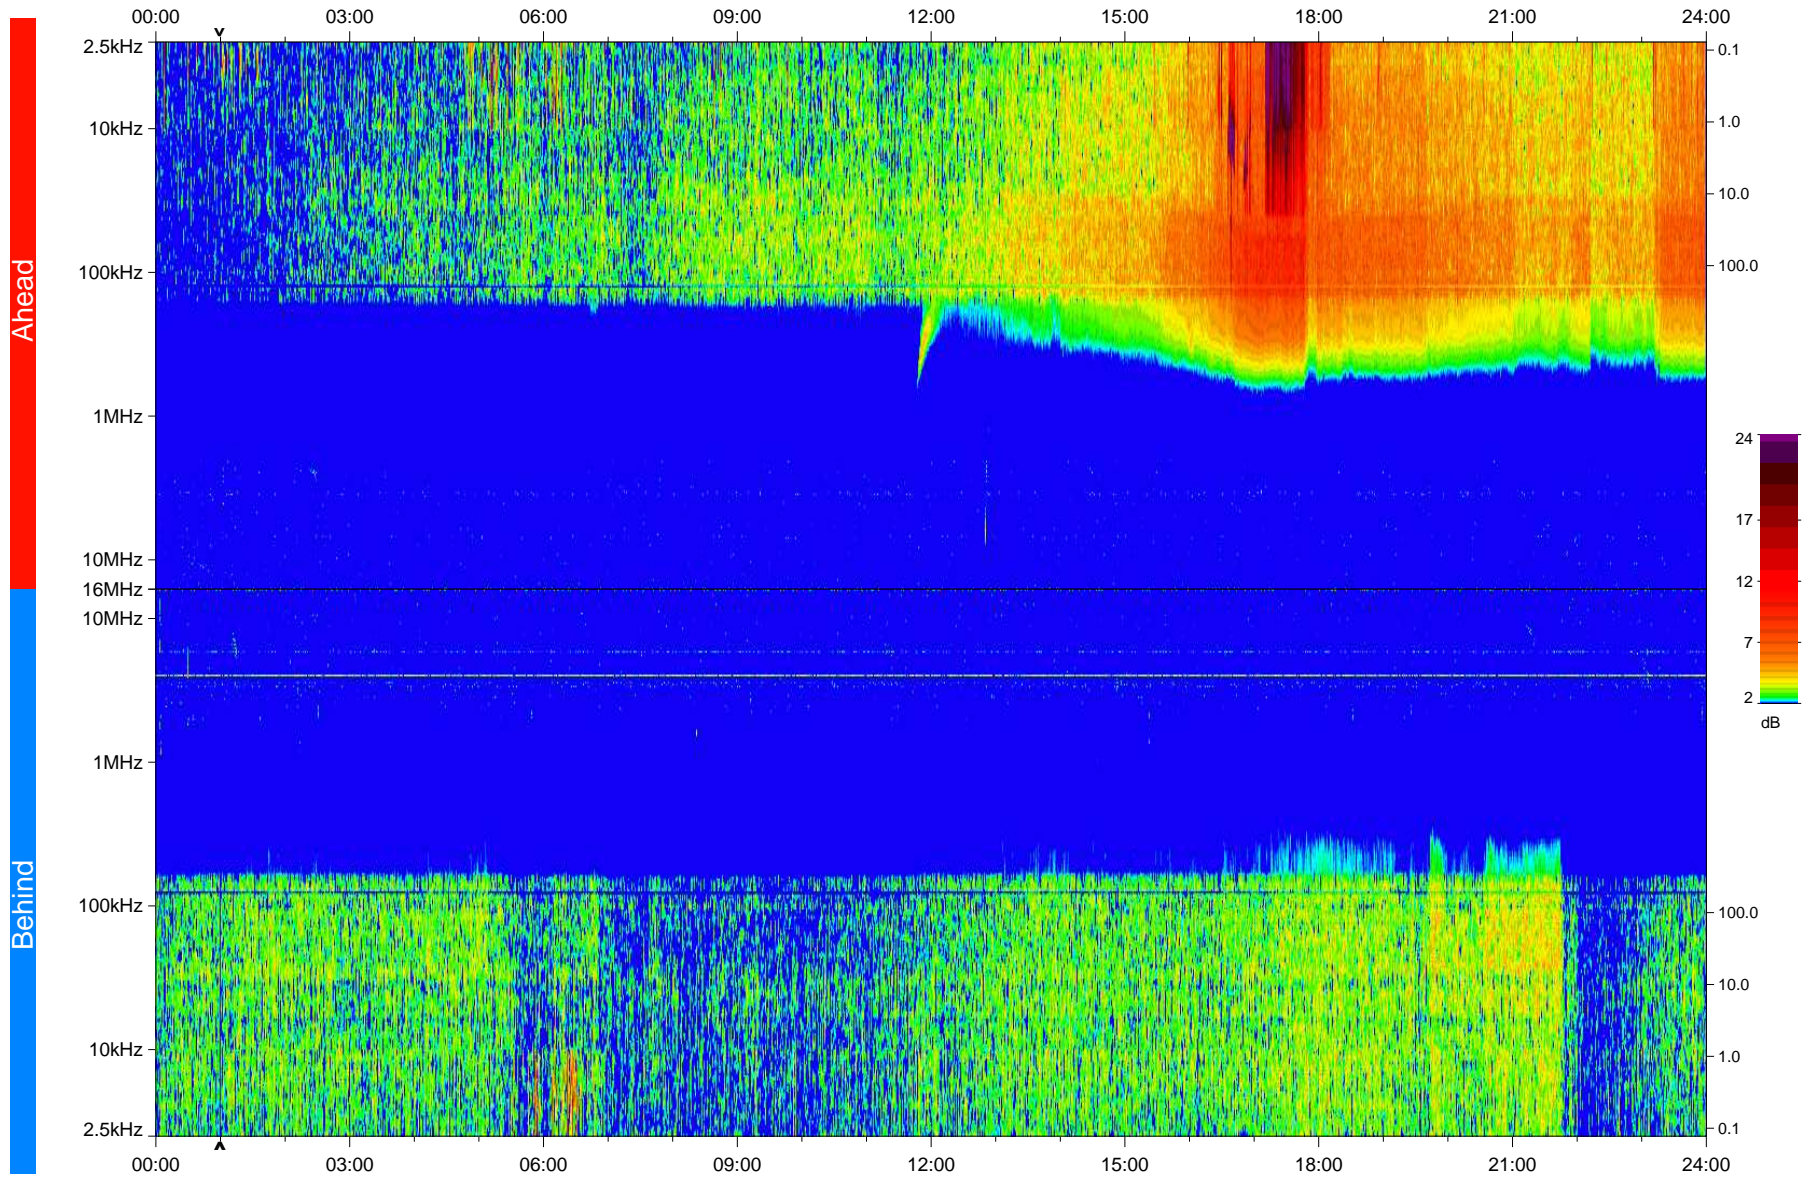

STEREO/WAVES Daily Summary - 24-Jan-2010 (DOY 024)

Ahead source file: swaves_ahead_2010_024_1_05.fin
Ahead PSE Angle: 64.4°

Behind PSE Angle: -70.1°
Behind source file: swaves_behind_2010_024_1_05.fin

Time (UTC)

file: stereo_swaves_daily-summary_color_20100124_v04
made by: space.umn.edu on macOS with IDL 8.8.2 on 2022-10-16 02:13:17, with TLib V945 / dynspec V311