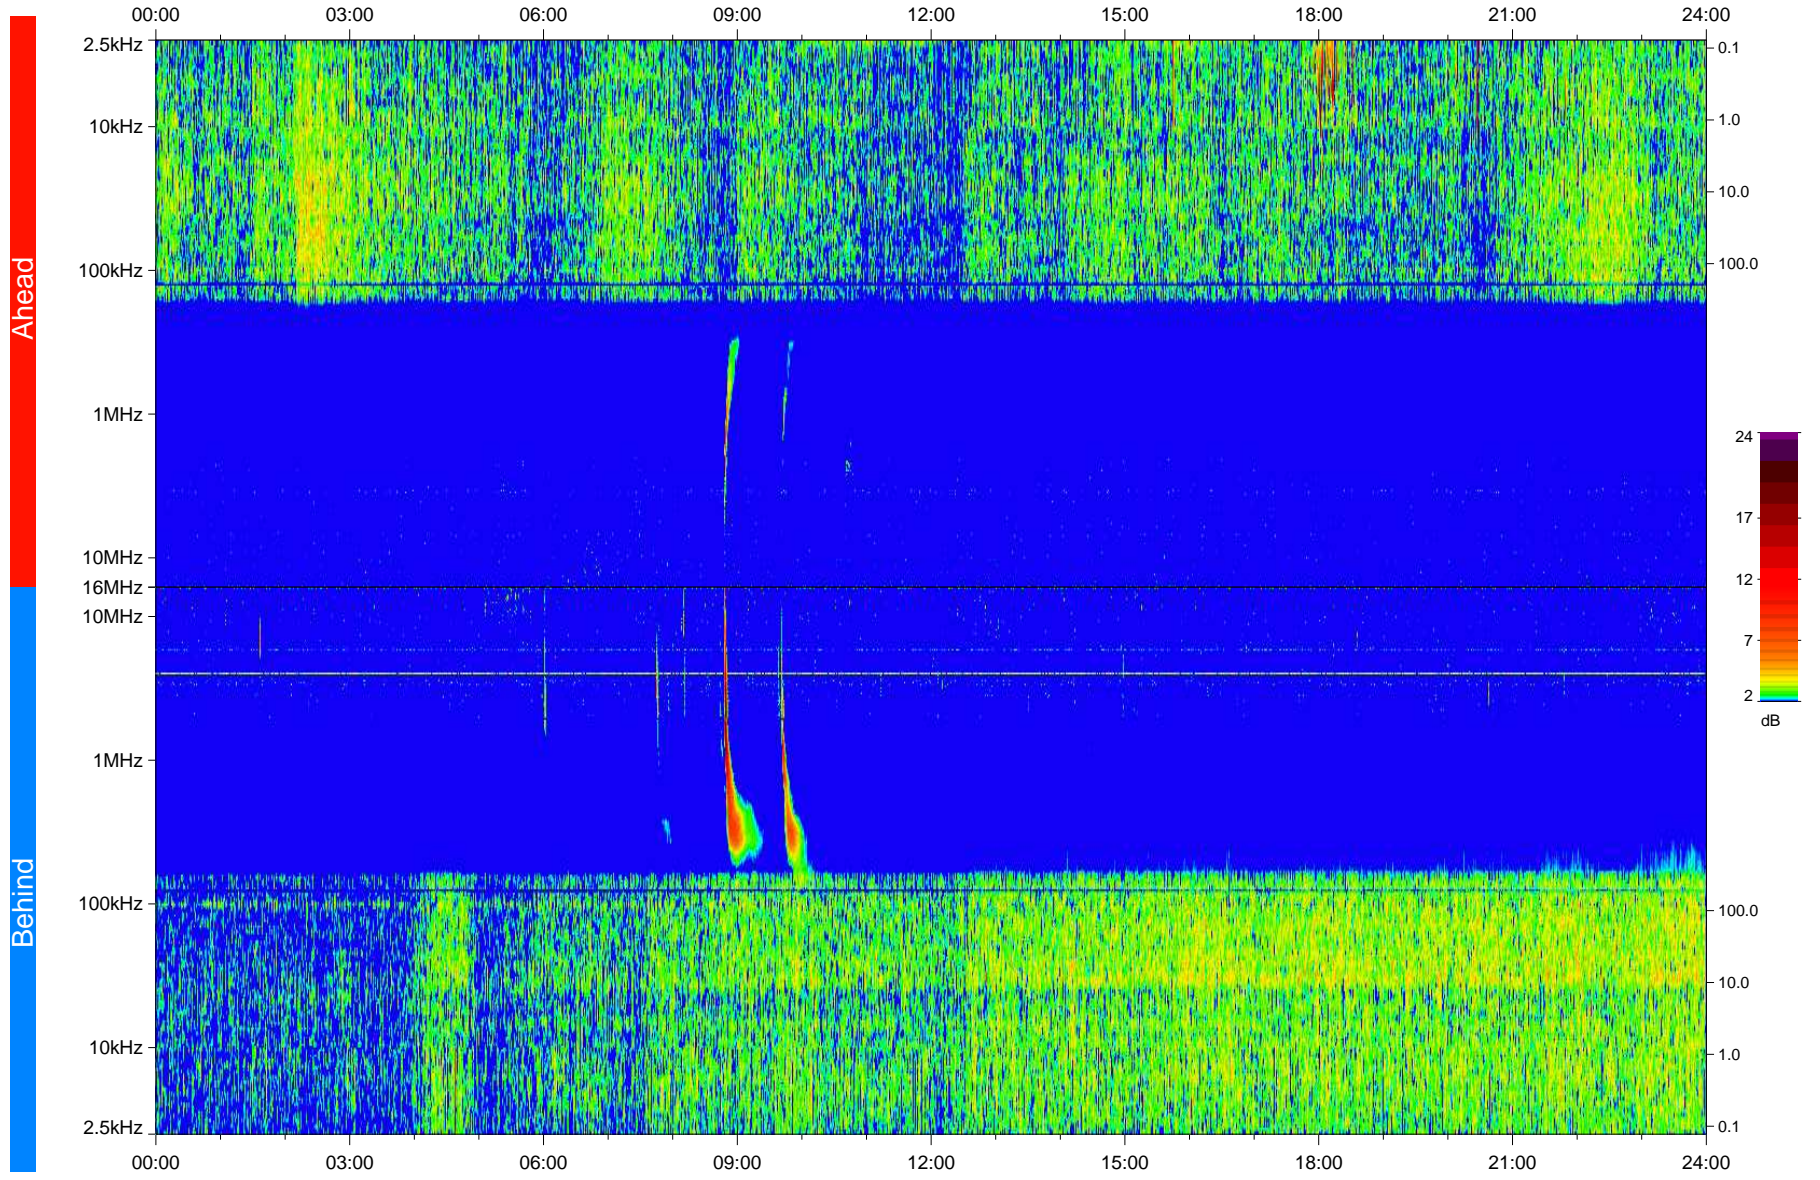

STEREO/WAVES Daily Summary - 23-Jan-2010 (DOY 023)

Ahead source file: swaves_ahead_2010_023_1_06.fin
Ahead PSE Angle: 64.4°

Behind PSE Angle: -70.1°
Behind source file: swaves_behind_2010_023_1_06.fin

Time (UTC)

file: stereo_swaves_daily-summary_color_20100123_v04
made by: space.umn.edu on macOS with IDL 8.8.2 on 2022-10-16 02:10:26, with TLib V945 / dynspec V311