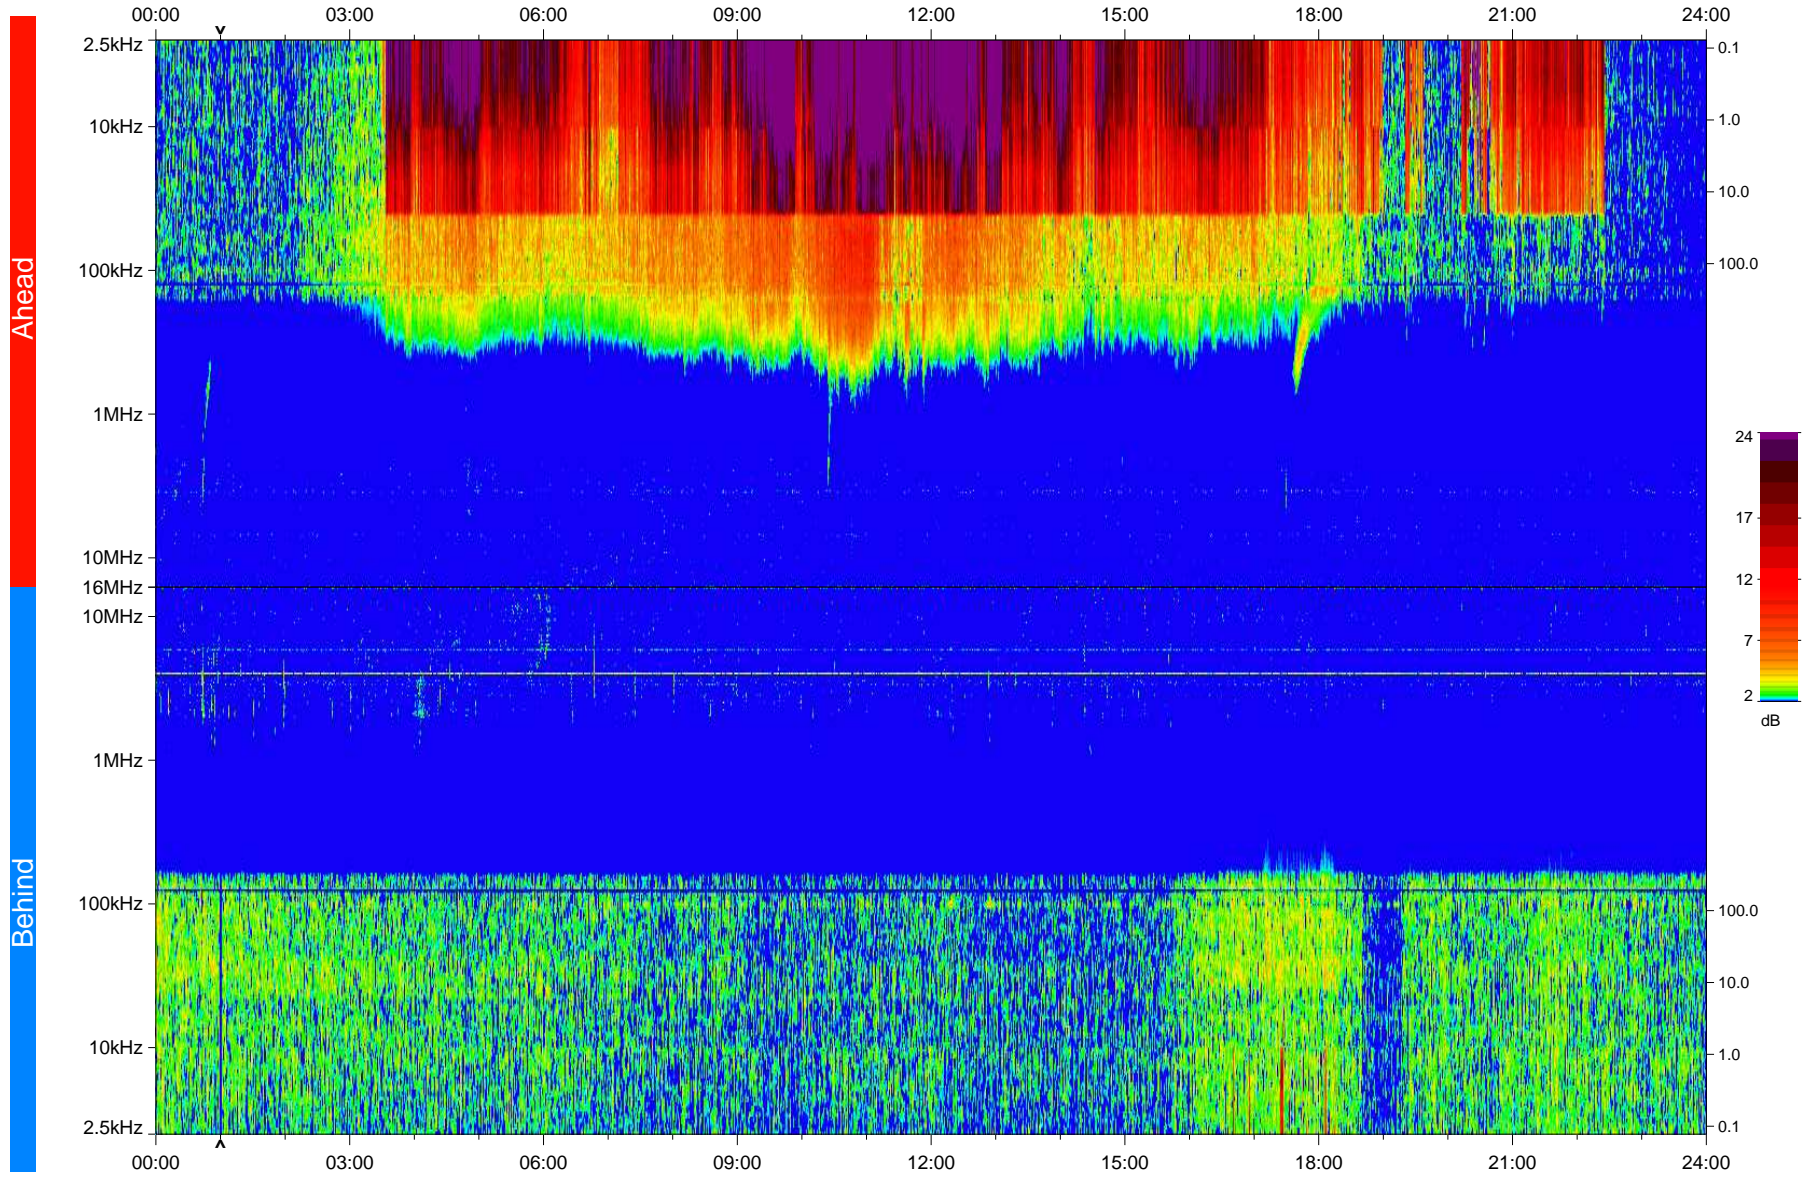

# STEREO/WAVES Daily Summary - 22-Jan-2010 (DOY 022)

Ahead source file: swaves\_ahead\_2010\_022\_1\_07.fin  
Ahead PSE Angle: 64.4°

Behind PSE Angle: -70.0°  
Behind source file: swaves\_behind\_2010\_022\_1\_07.fin

Time (UTC)

file: stereo\_swaves\_daily-summary\_color\_20100122\_v04  
made by: space.umn.edu on macOS with IDL 8.8.2 on 2022-10-16 02:07:36, with TLib V945 / dynspec V311