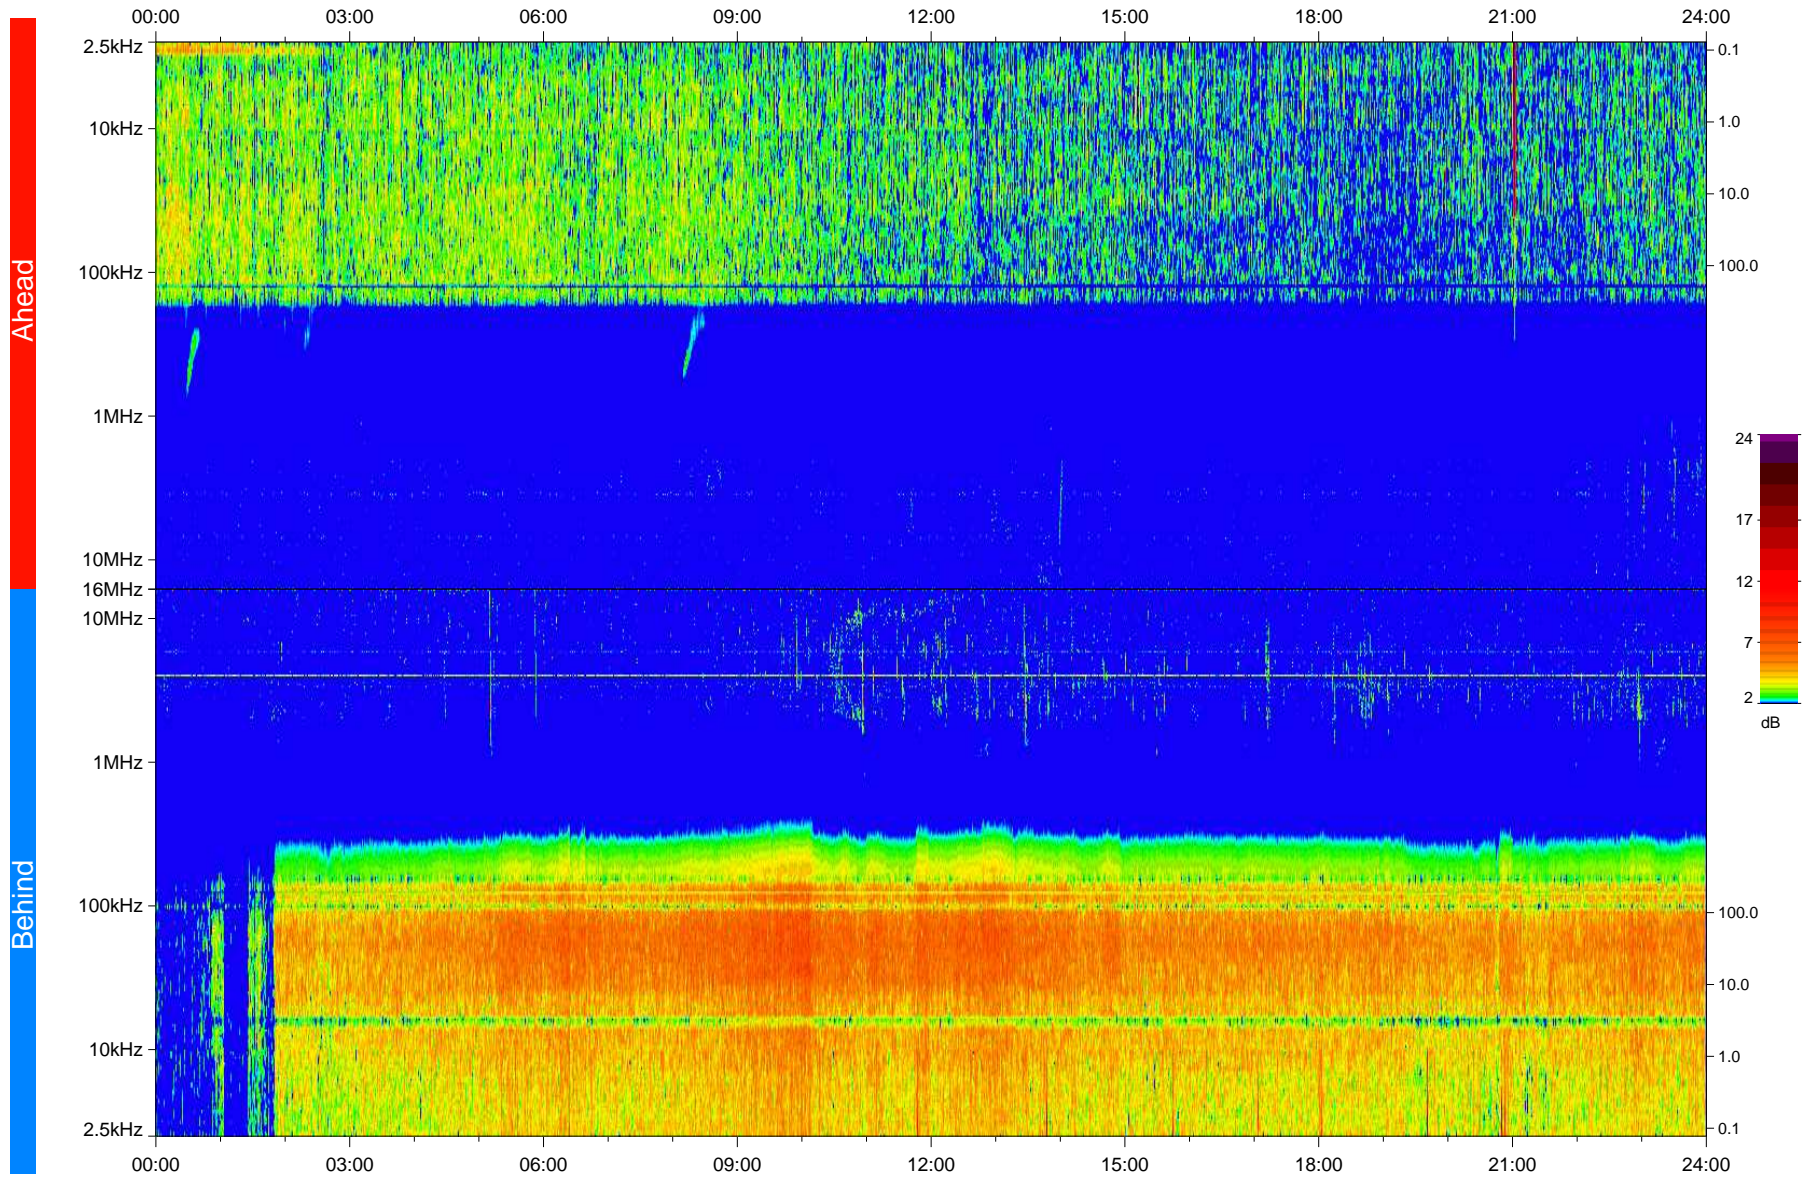

STEREO/WAVES Daily Summary - 21-Jan-2010 (DOY 021)

Ahead source file: swaves_ahead_2010_021_1_08.fin
Ahead PSE Angle: 64.4°

Behind PSE Angle: -69.9°
Behind source file: swaves_behind_2010_021_1_08.fin

Time (UTC)

file: stereo_swaves_daily-summary_color_20100121_v04
made by: space.umn.edu on macOS with IDL 8.8.2 on 2022-10-16 02:04:45, with TLib V945 / dynspec V311