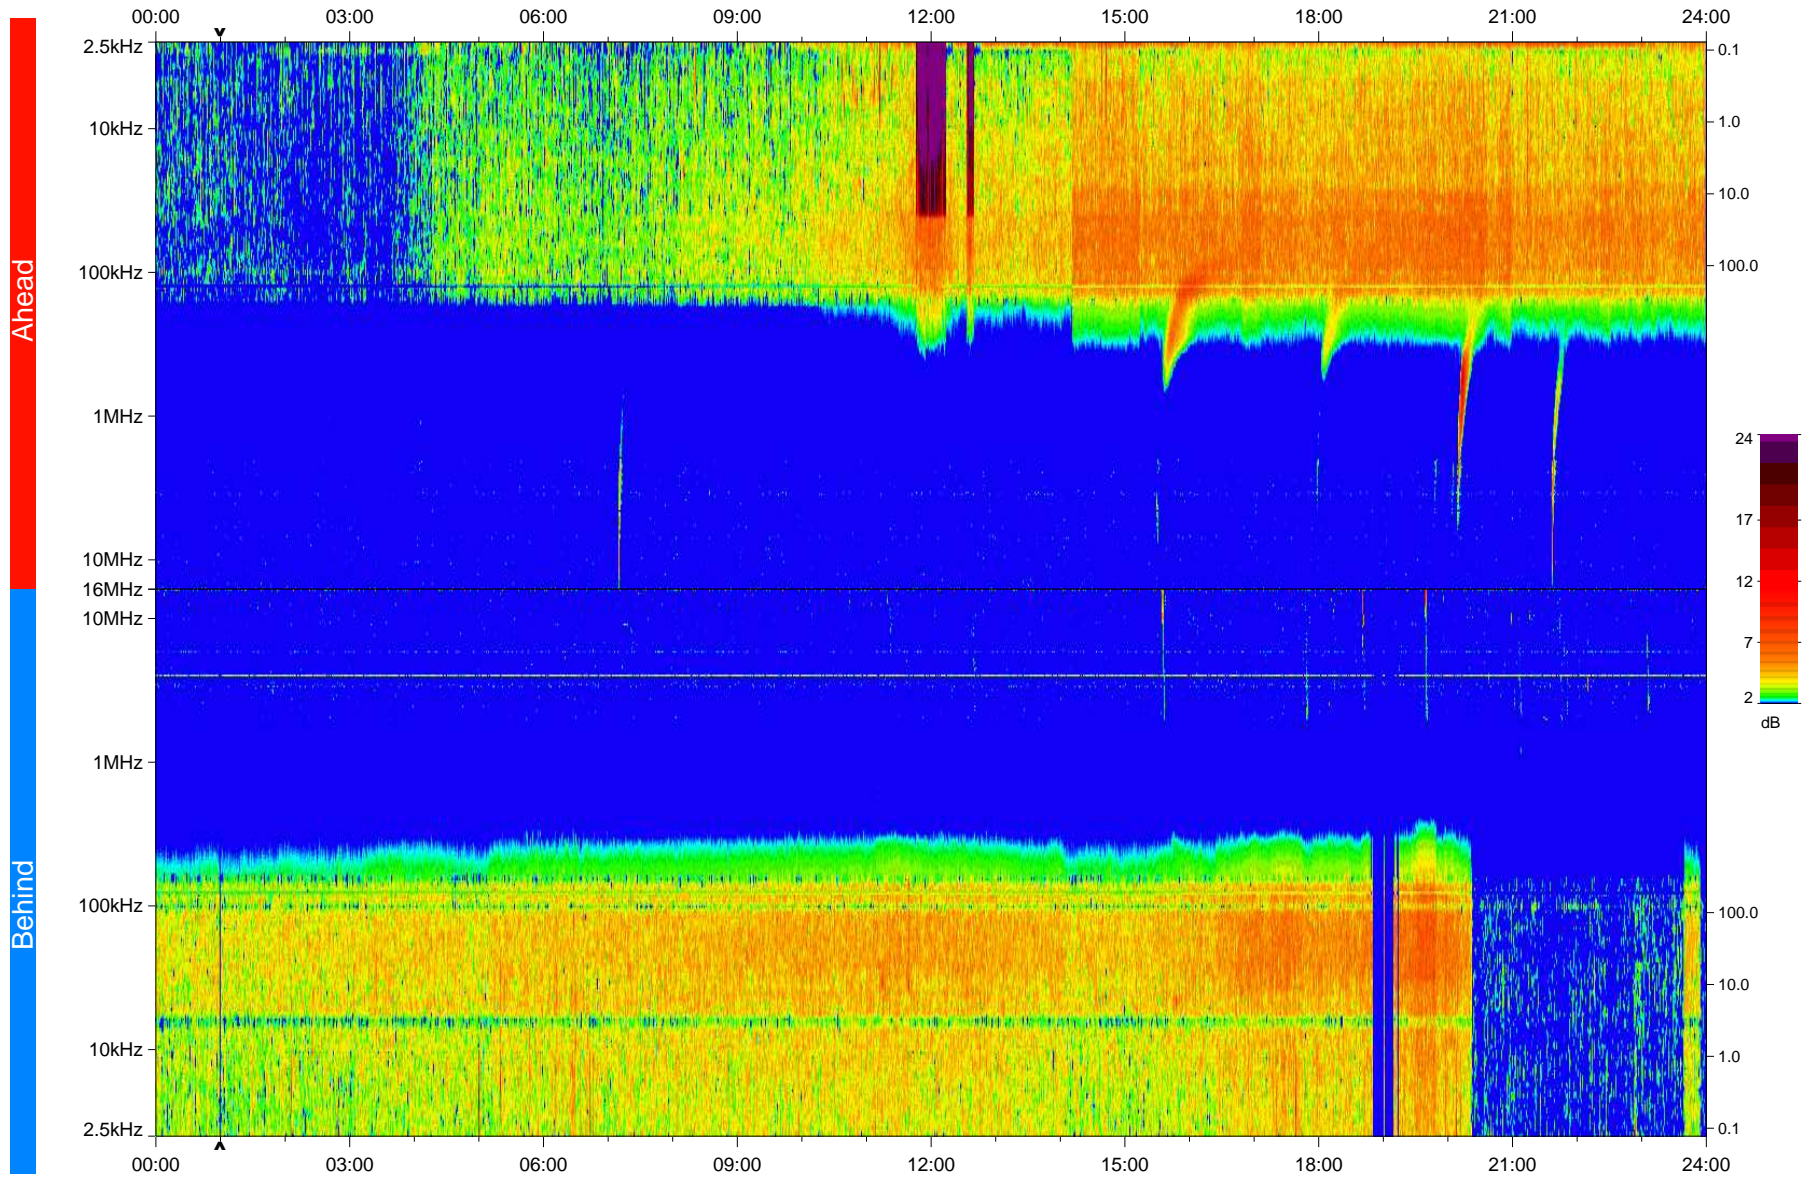

STEREO/WAVES Daily Summary - 20-Jan-2010 (DOY 020)

Ahead source file: swaves_ahead_2010_020_1_08.fin
Ahead PSE Angle: 64.4°

Behind PSE Angle: -69.8°
Behind source file: swaves_behind_2010_020_1_08.fin

Time (UTC)

file: stereo_swaves_daily-summary_color_20100120_v04
made by: space.umn.edu on macOS with IDL 8.8.2 on 2022-10-16 02:01:55, with TMLib V945 / dynspec V311