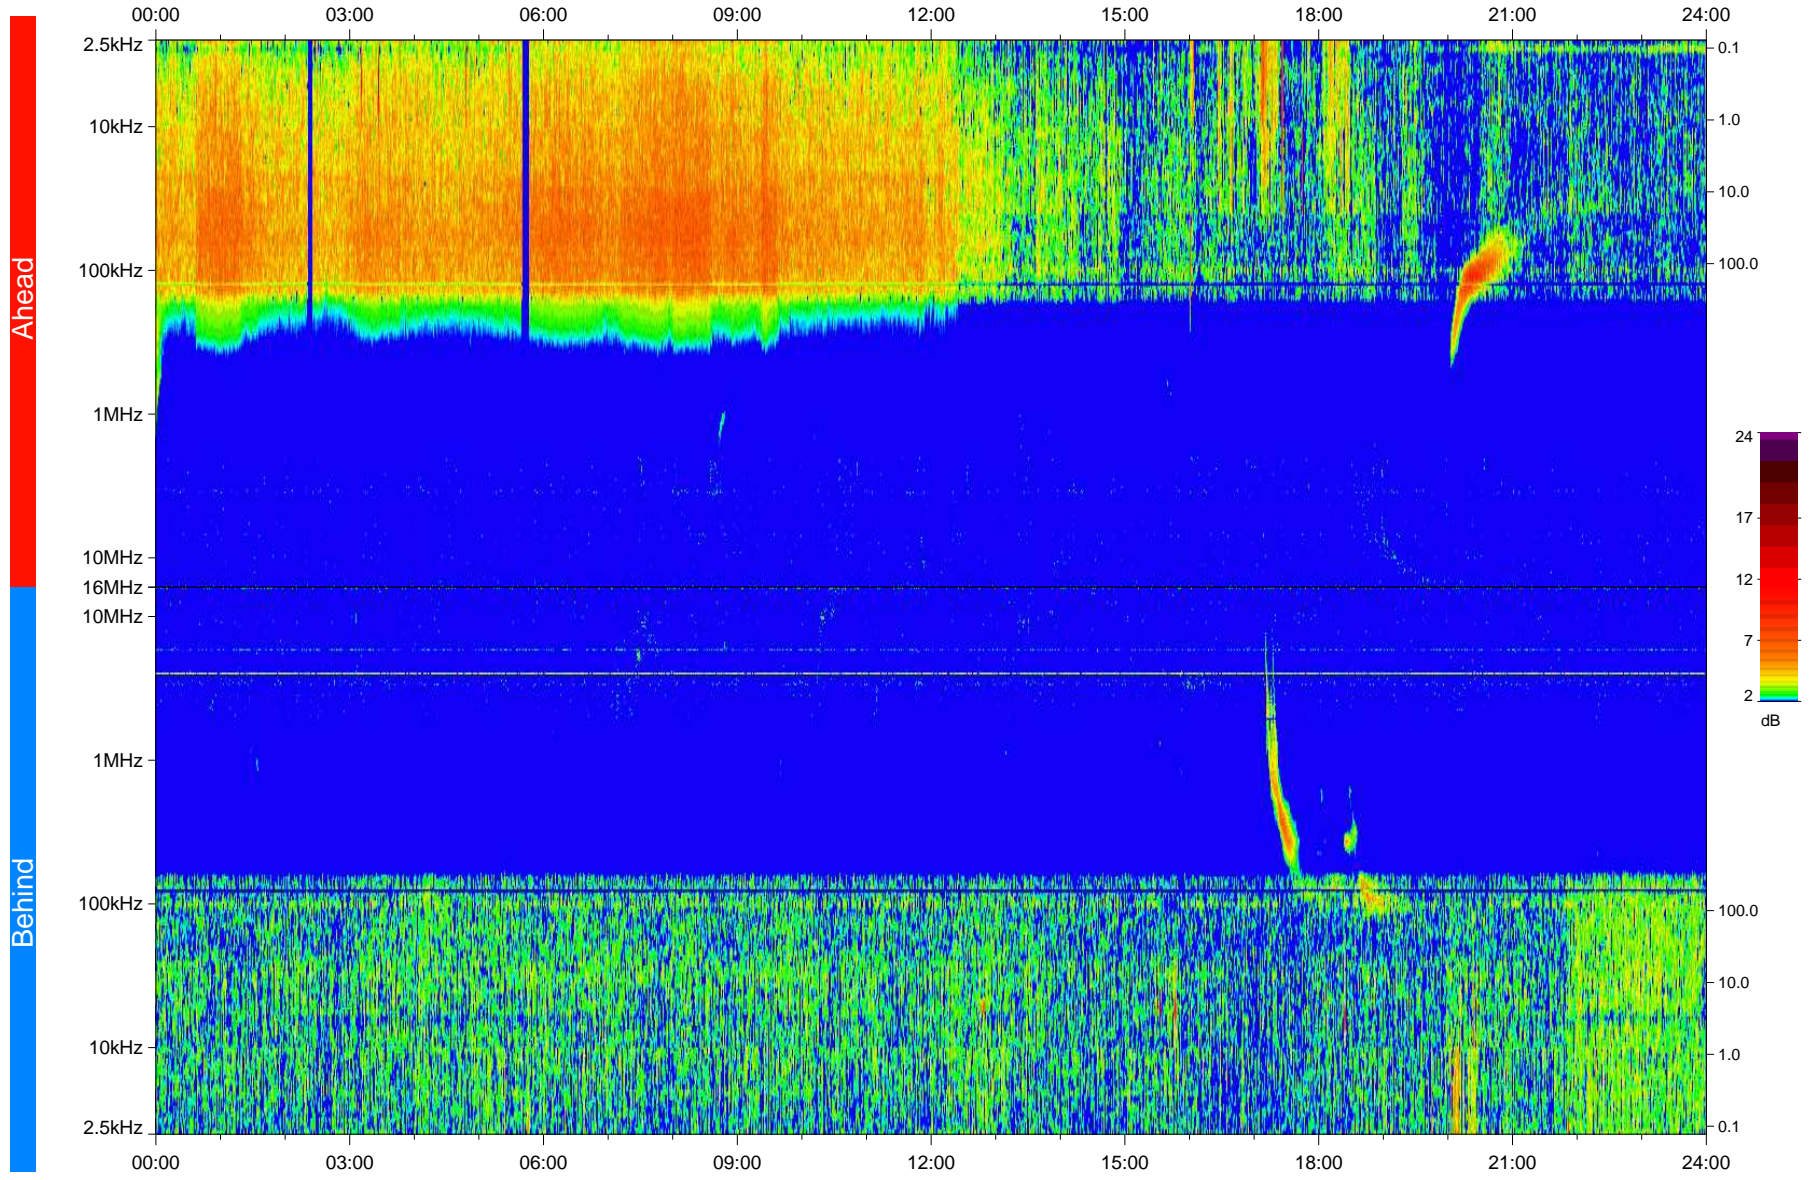

STEREO/WAVES Daily Summary - 19-Jan-2010 (DOY 019)

Ahead source file: swaves_ahead_2010_019_1_08.fin
Ahead PSE Angle: 64.4°

Behind PSE Angle: -69.8°
Behind source file: swaves_behind_2010_019_1_08.fin

Time (UTC)

file: stereo_swaves_daily-summary_color_20100119_v04
made by: space.umn.edu on macOS with IDL 8.8.2 on 2022-10-16 01:59:05, with TLib V945 / dynspec V311