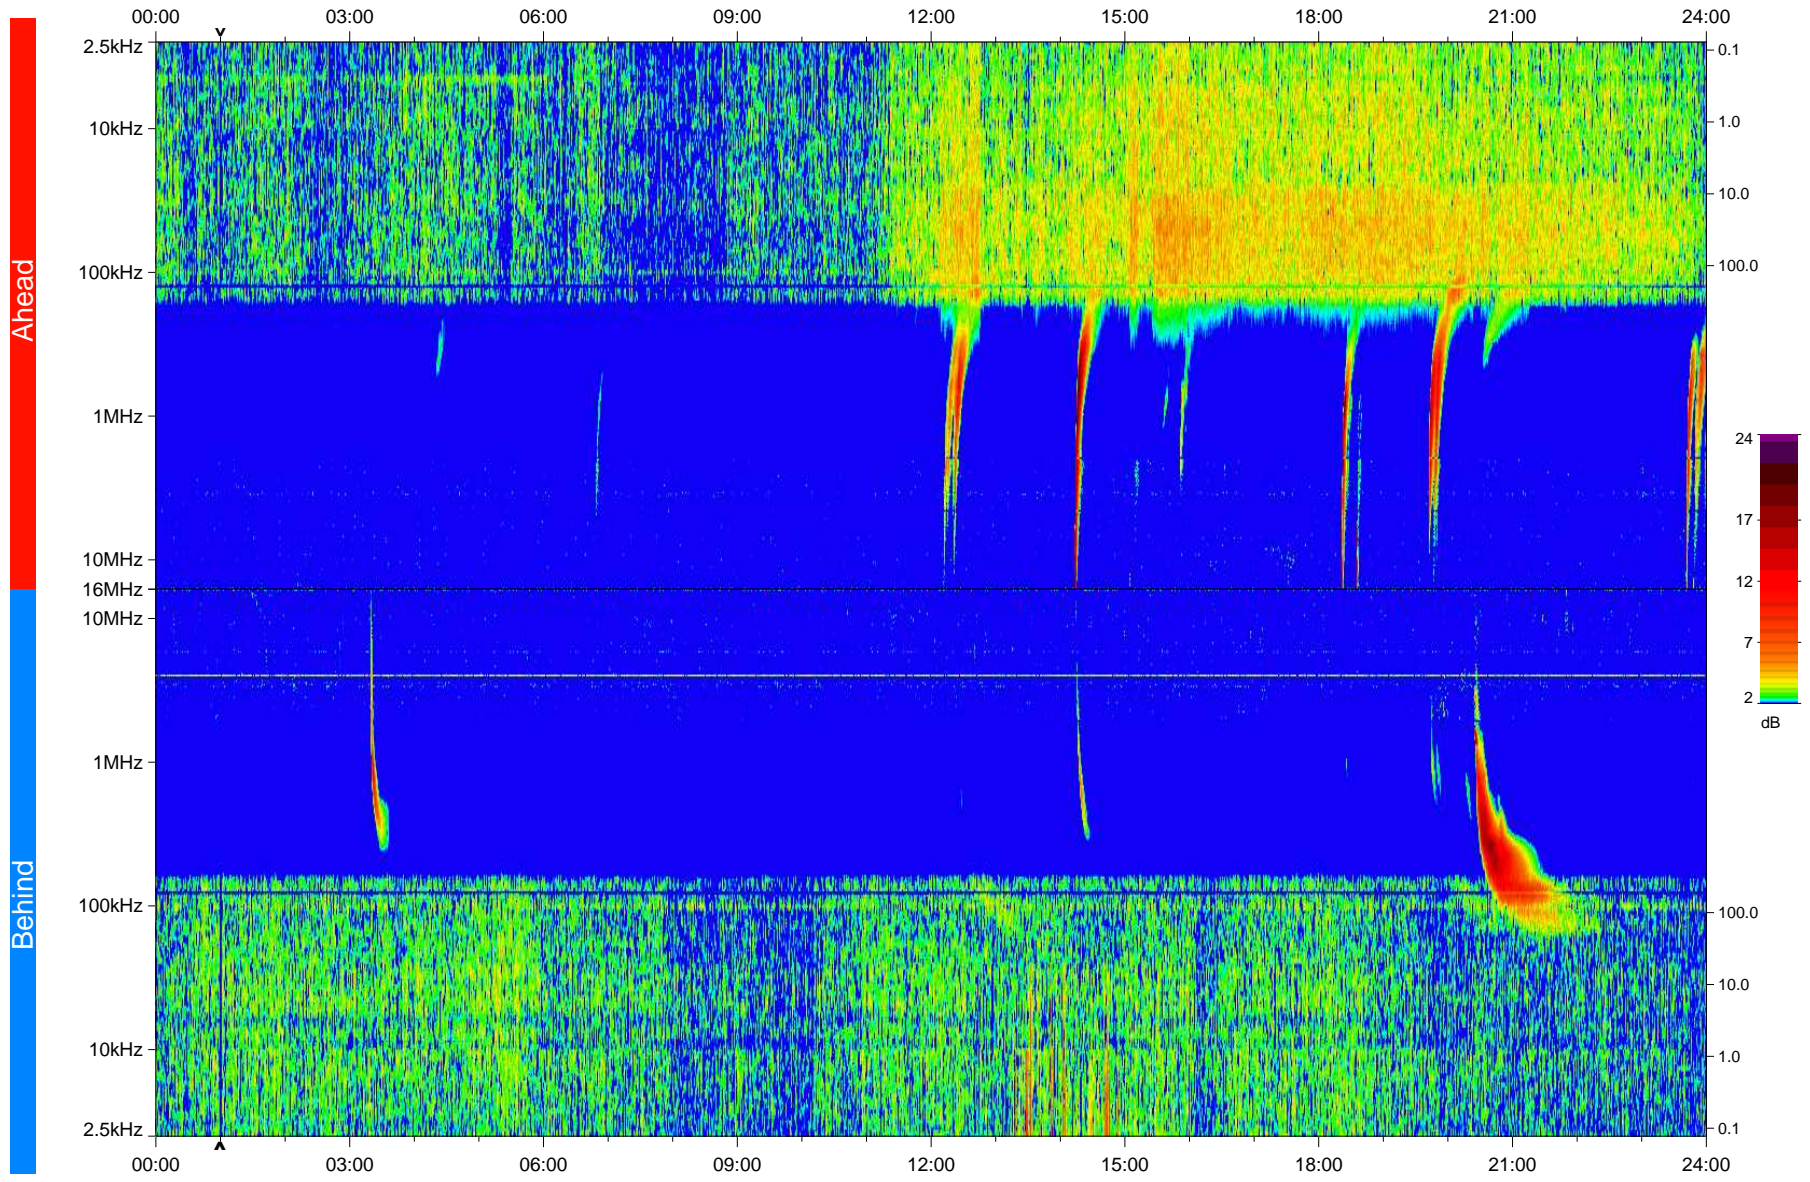

# STEREO/WAVES Daily Summary - 18-Jan-2010 (DOY 018)

Ahead source file: swaves\_ahead\_2010\_018\_1\_08.fin  
Ahead PSE Angle: 64.3°

Behind PSE Angle: -69.7°  
Behind source file: swaves\_behind\_2010\_018\_1\_08.fin

Time (UTC)

file: stereo\_swaves\_daily-summary\_color\_20100118\_v04  
made by: space.umn.edu on macOS with IDL 8.8.2 on 2022-10-16 01:56:16, with TLib V945 / dynspec V311