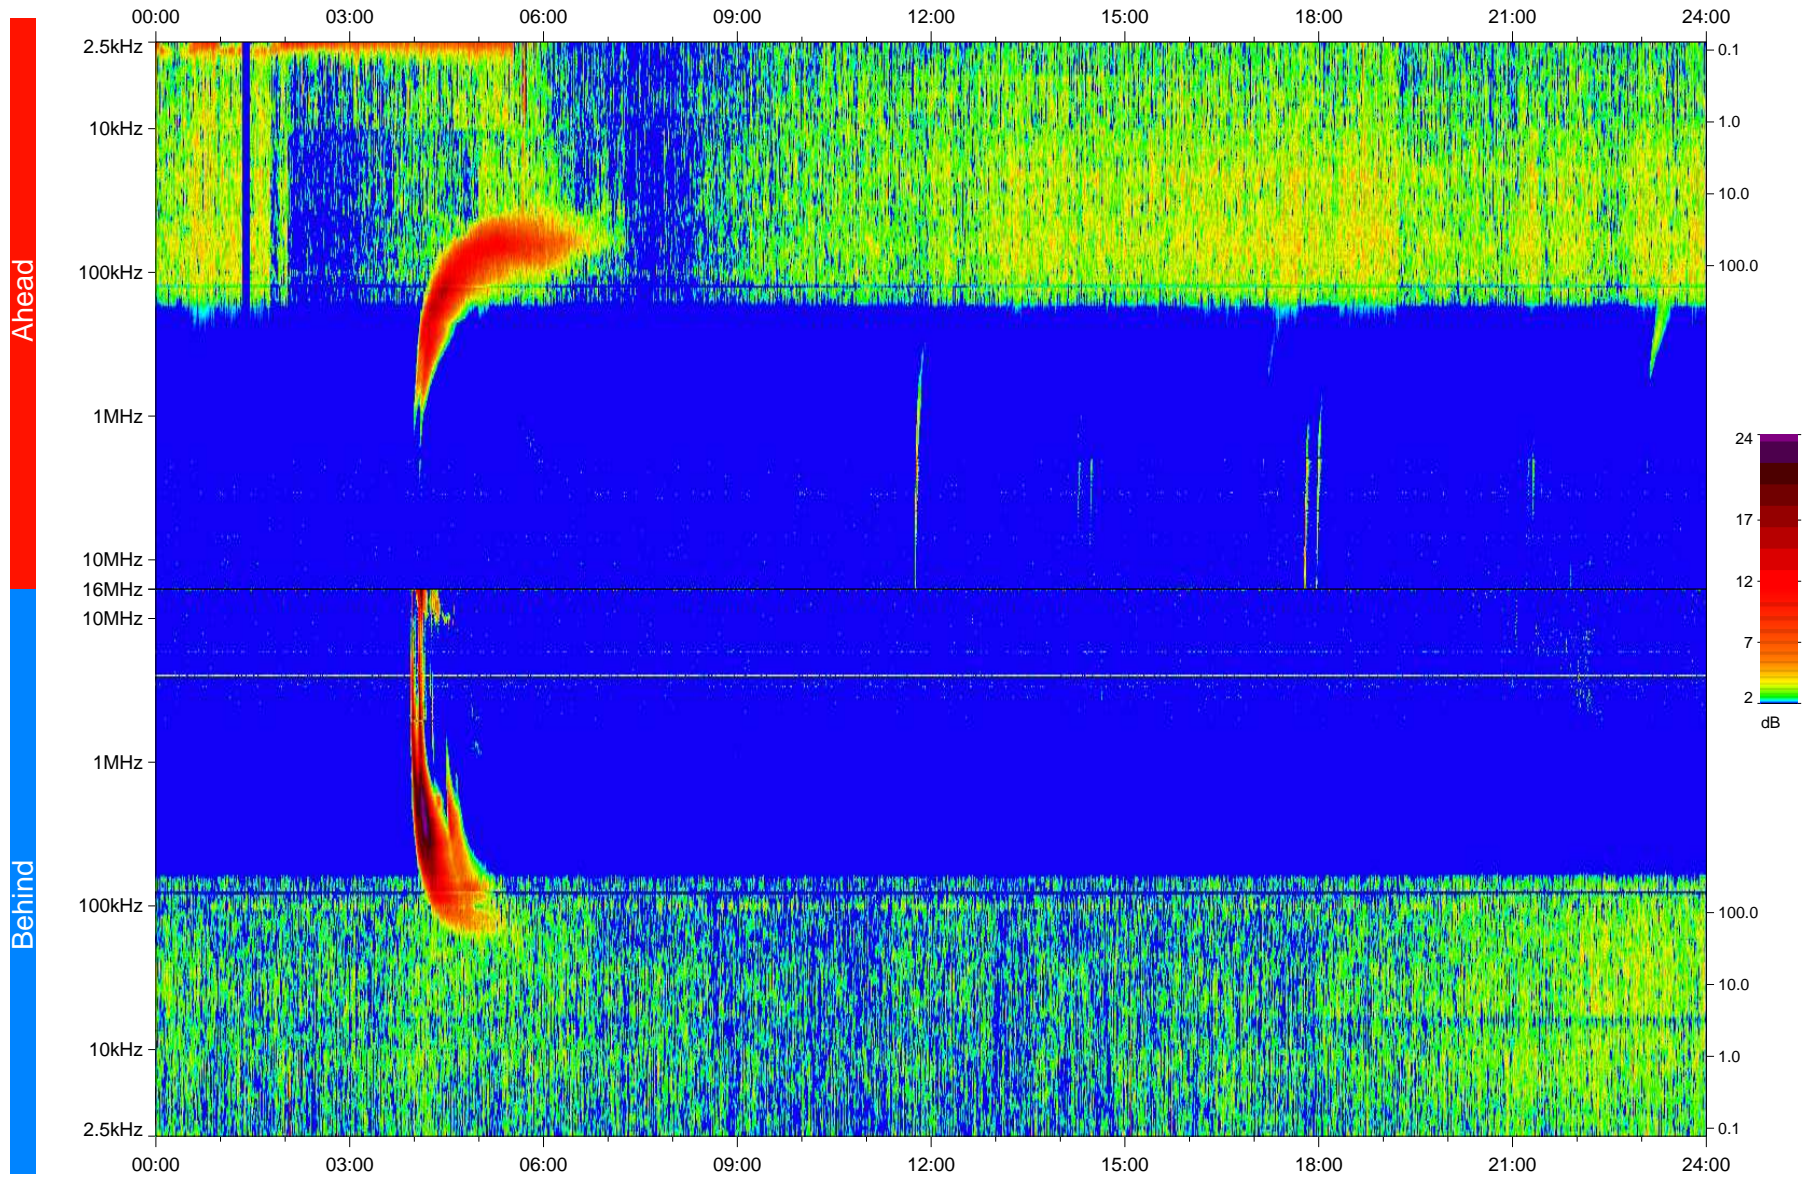

STEREO/WAVES Daily Summary - 17-Jan-2010 (DOY 017)

Ahead source file: swaves_ahead_2010_017_1_07.fin
Ahead PSE Angle: 64.3°

Behind PSE Angle: -69.7°
Behind source file: swaves_behind_2010_017_1_07.fin

Time (UTC)

file: stereo_swaves_daily-summary_color_20100117_v04
made by: space.umn.edu on macOS with IDL 8.8.2 on 2022-10-16 01:53:26, with TLib V945 / dynspec V311