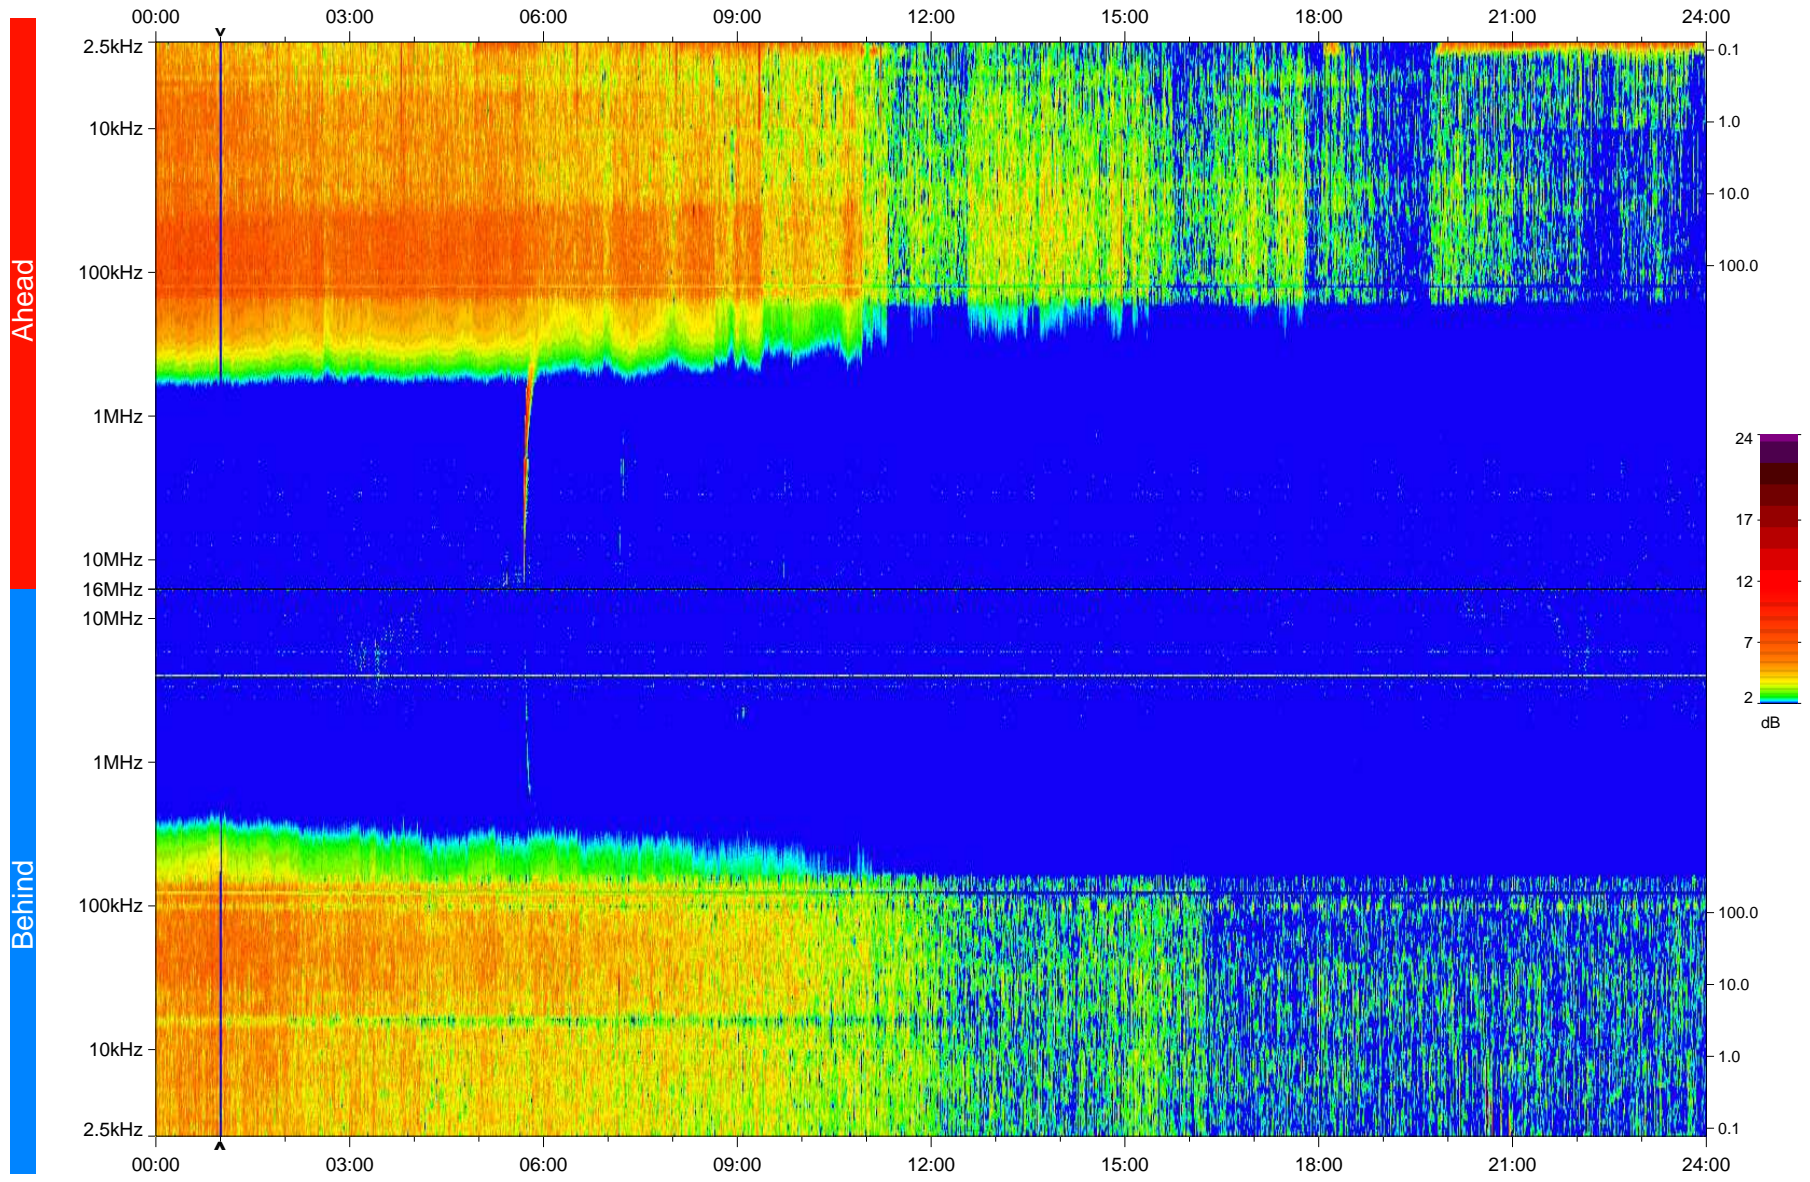

STEREO/WAVES Daily Summary - 16-Jan-2010 (DOY 016)

Ahead source file: swaves_ahead_2010_016_1_06.fin
Ahead PSE Angle: 64.3°

Behind PSE Angle: -69.5°
Behind source file: swaves_behind_2010_016_1_06.fin

Time (UTC)

file: stereo_swaves_daily-summary_color_20100116_v04
made by: space.umn.edu on macOS with IDL 8.8.2 on 2022-10-16 01:50:36, with TLib V945 / dynspec V311