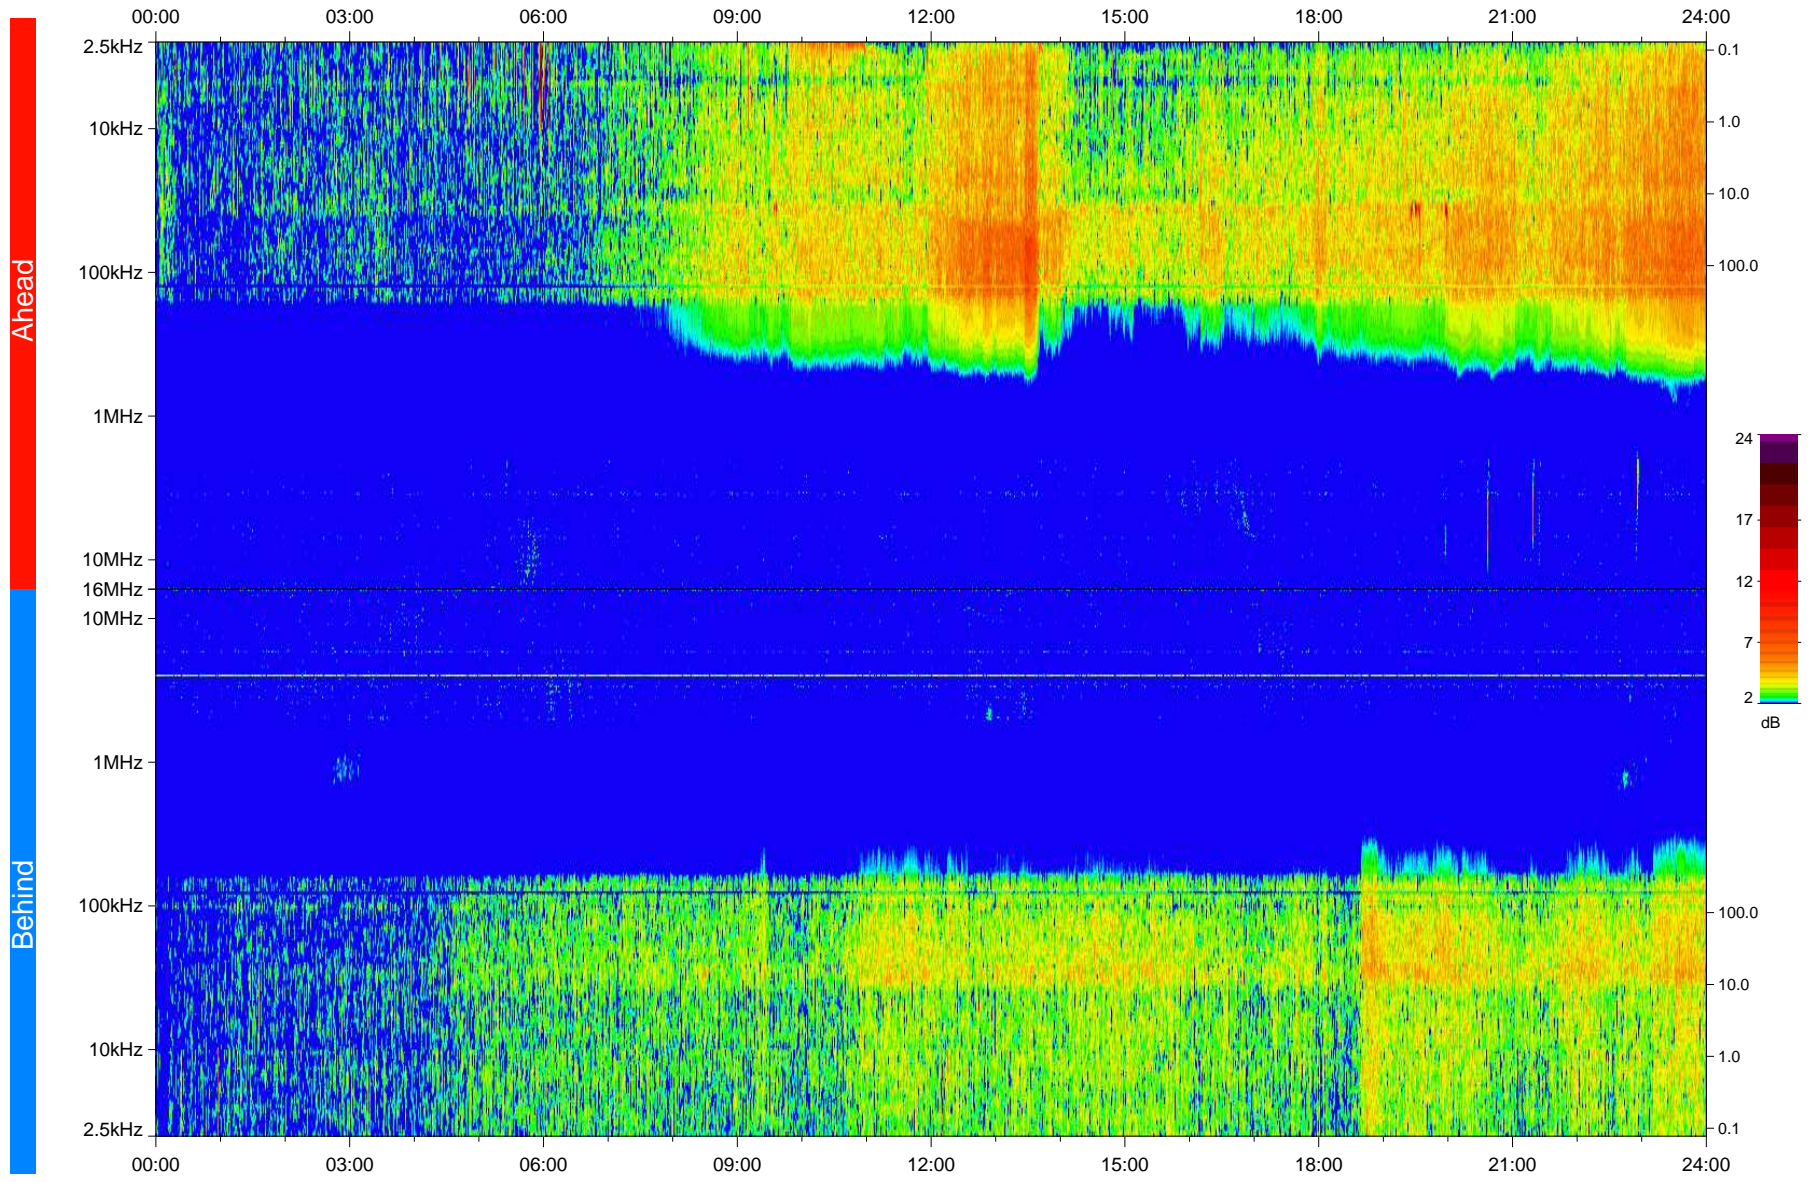

# STEREO/WAVES Daily Summary - 15-Jan-2010 (DOY 015)

Ahead source file: swaves\_ahead\_2010\_015\_1\_05.fin  
Ahead PSE Angle: 64.3°

Behind PSE Angle: -69.4°  
Behind source file: swaves\_behind\_2010\_015\_1\_05.fin

Time (UTC)

file: stereo\_swaves\_daily-summary\_color\_20100115\_v04  
made by: space.umn.edu on macOS with IDL 8.8.2 on 2022-10-16 01:47:45, with TLib V945 / dynspec V311