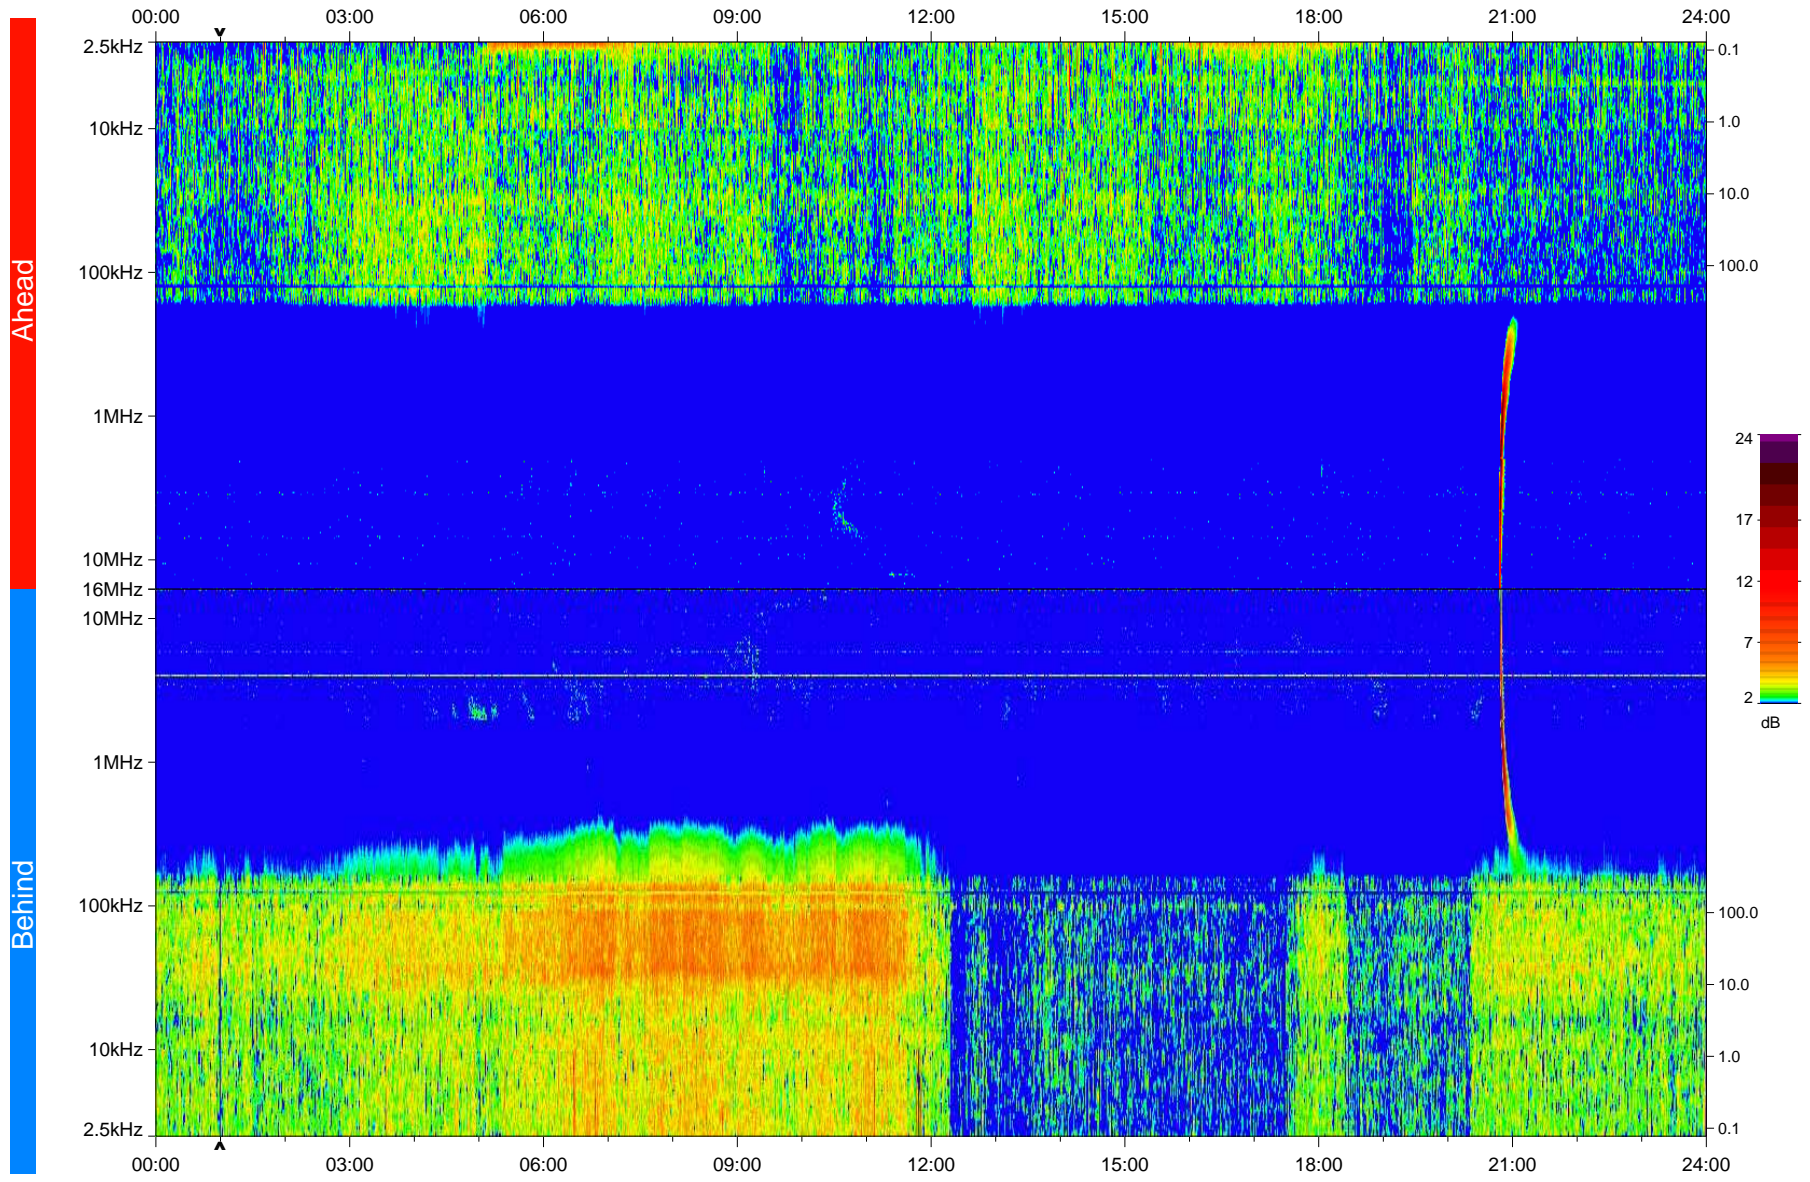

# STEREO/WAVES Daily Summary - 14-Jan-2010 (DOY 014)

Ahead source file: swaves\_ahead\_2010\_014\_1\_04.fin  
Ahead PSE Angle: 64.3°

Behind PSE Angle: -69.4°  
Behind source file: swaves\_behind\_2010\_014\_1\_04.fin

Time (UTC)

file: stereo\_swaves\_daily-summary\_color\_20100114\_v04  
made by: space.umn.edu on macOS with IDL 8.8.2 on 2022-10-16 01:44:54, with TLib V945 / dynspec V311