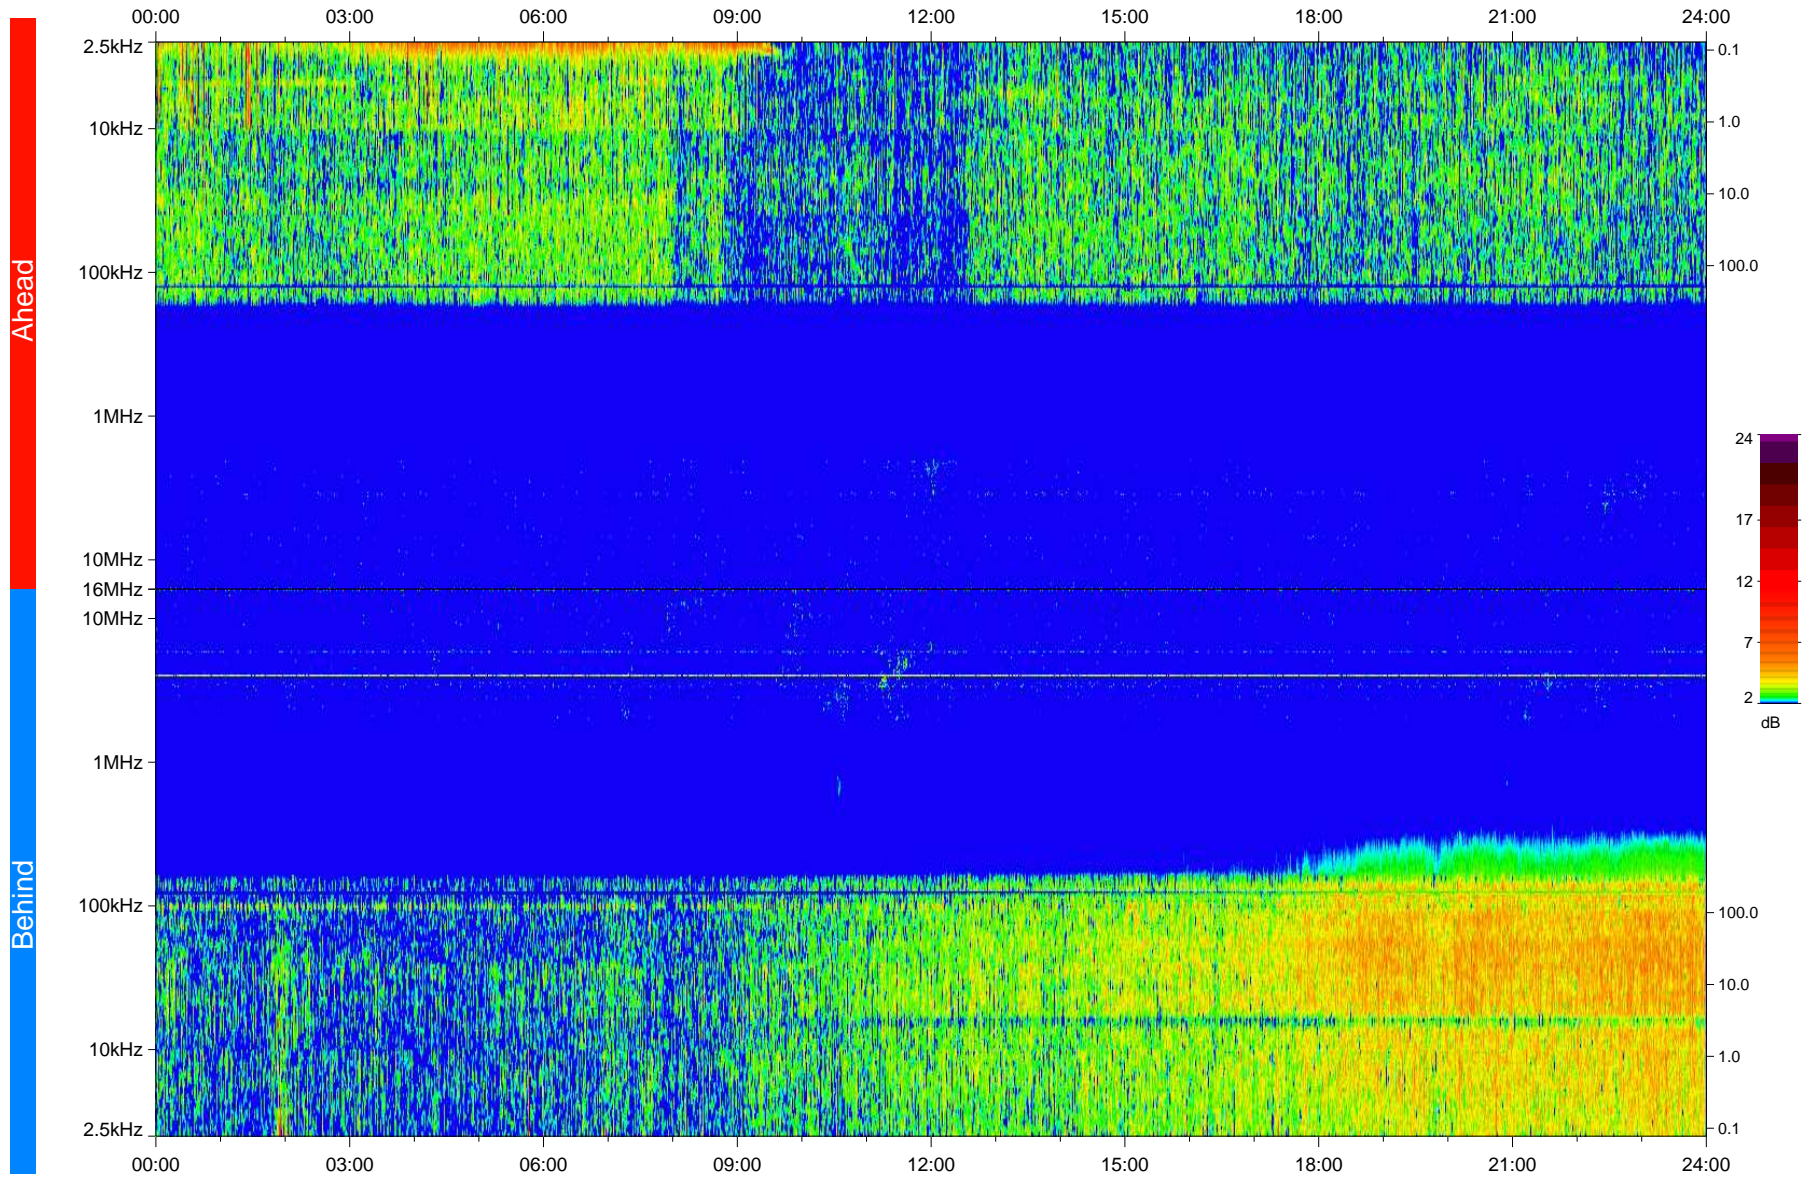

STEREO/WAVES Daily Summary - 13-Jan-2010 (DOY 013)

Ahead source file: swaves_ahead_2010_013_1_04.fin
Ahead PSE Angle: 64.2°

Behind PSE Angle: -69.3°
Behind source file: swaves_behind_2010_013_1_04.fin

Time (UTC)

file: stereo_swaves_daily-summary_color_20100113_v04
made by: space.umn.edu on macOS with IDL 8.8.2 on 2022-10-16 01:42:03, with TMLib V945 / dynspec V311