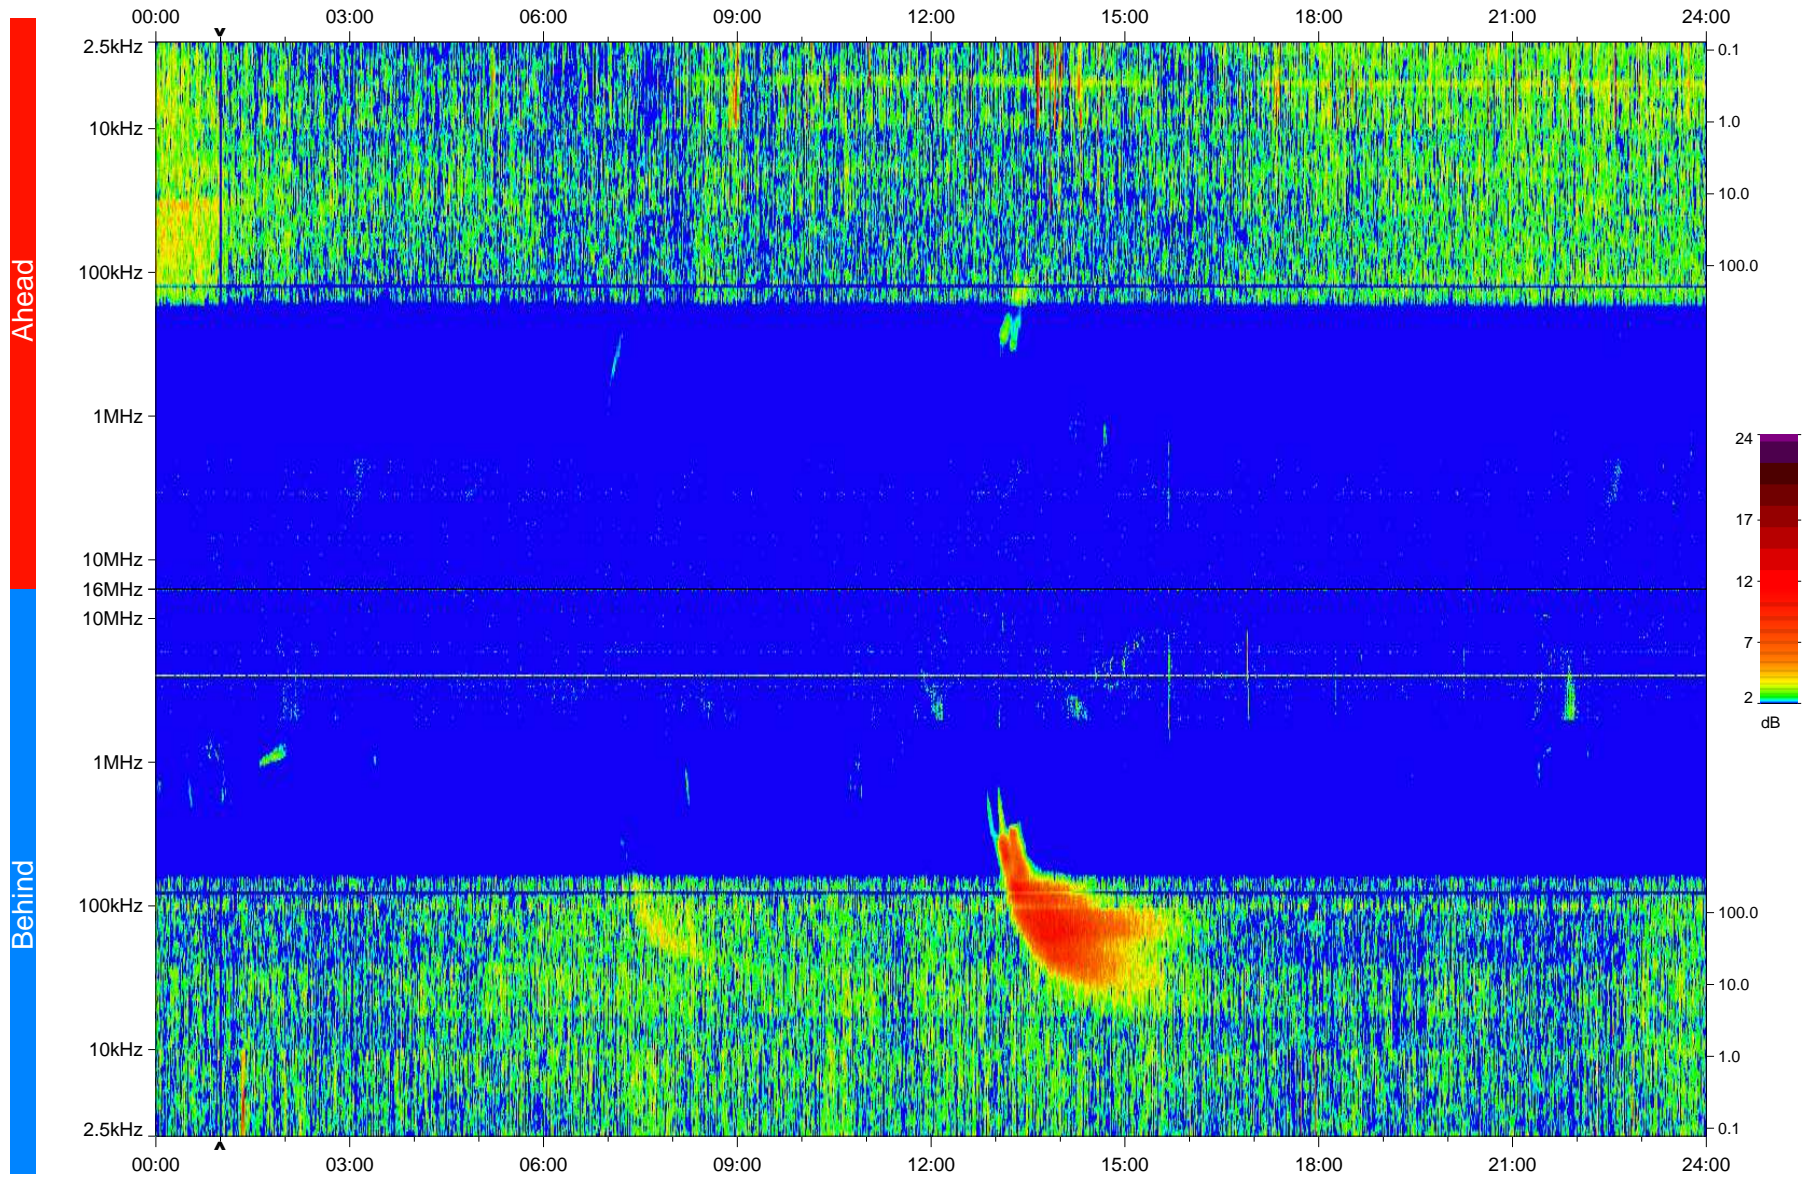

STEREO/WAVES Daily Summary - 12-Jan-2010 (DOY 012)

Ahead source file: swaves_ahead_2010_012_1_04.fin
Ahead PSE Angle: 64.2°

Behind PSE Angle: -69.3°
Behind source file: swaves_behind_2010_012_1_04.fin

Time (UTC)

file: stereo_swaves_daily-summary_color_20100112_v04
made by: space.umn.edu on macOS with IDL 8.8.2 on 2022-10-16 01:39:13, with TMLib V945 / dynspec V311