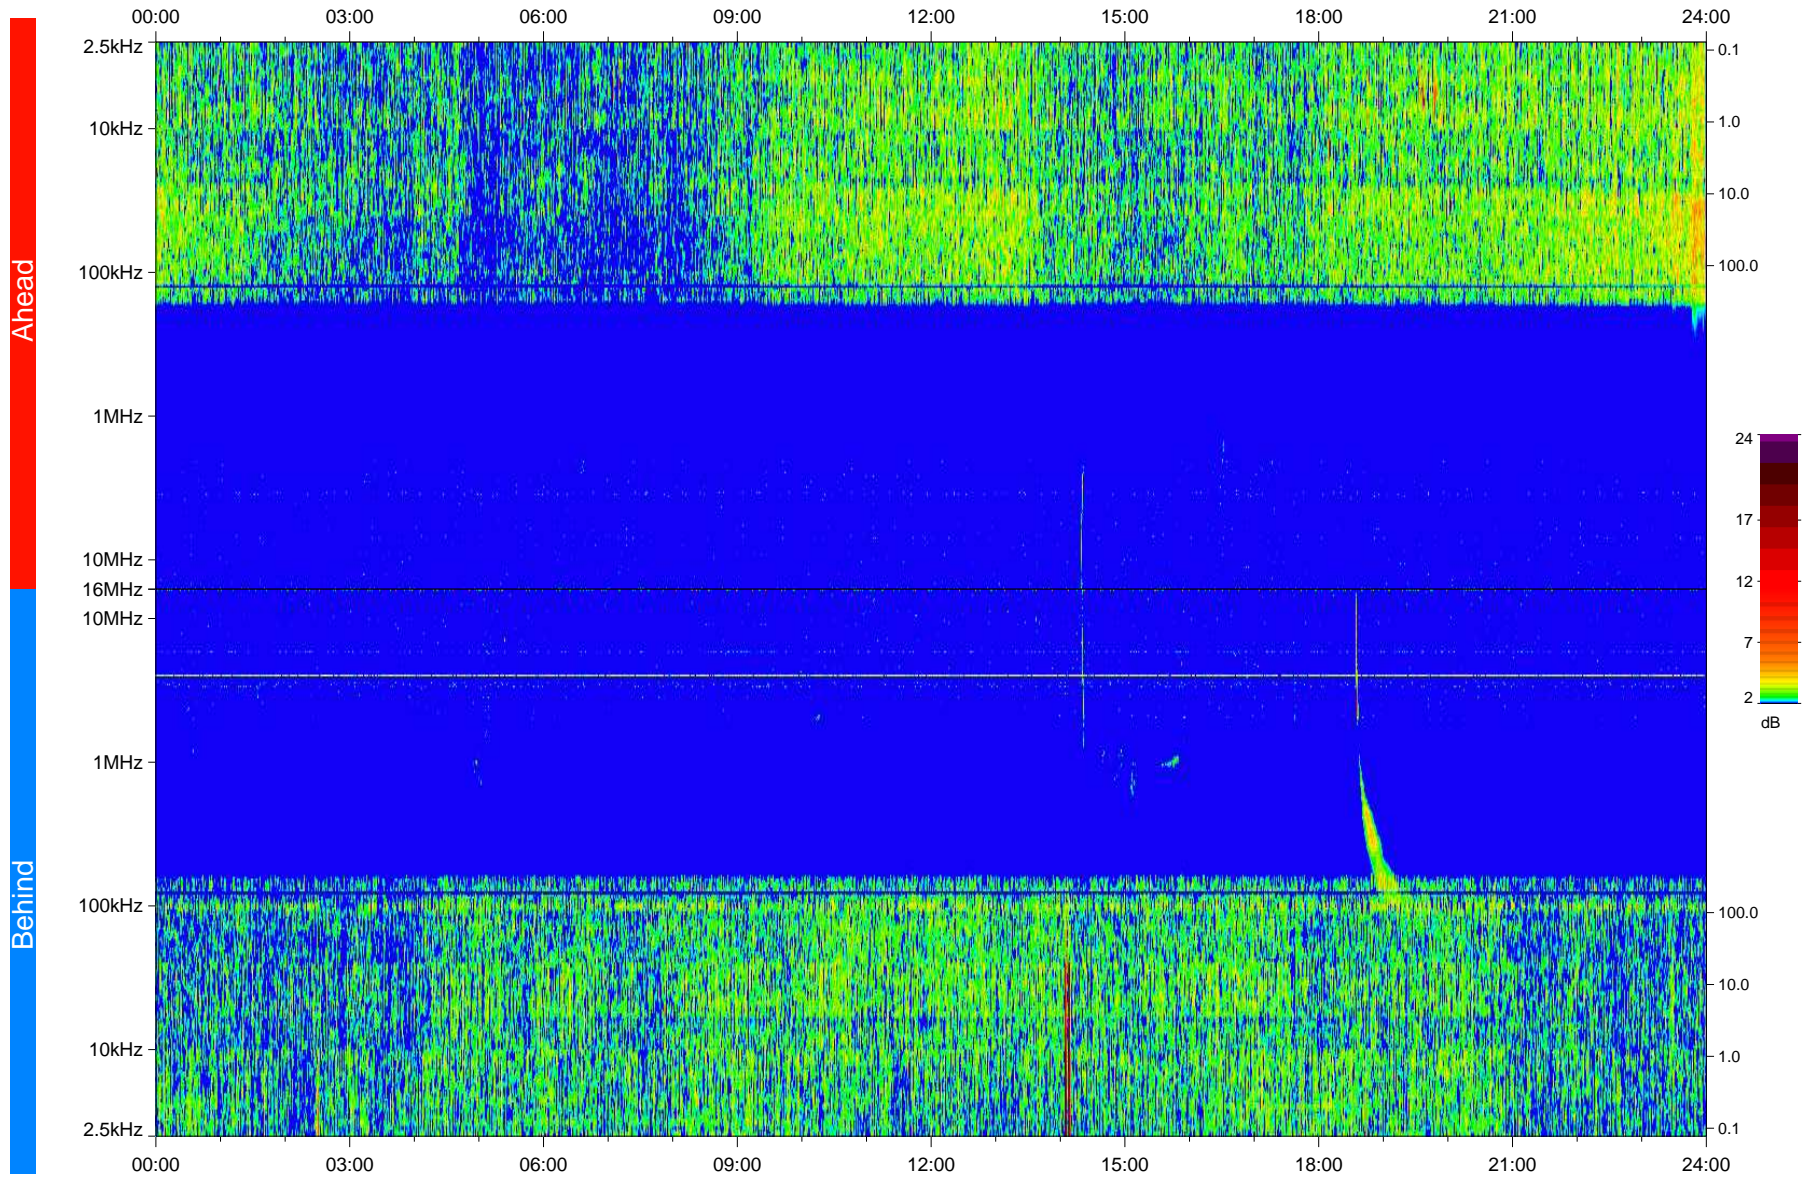

# STEREO/WAVES Daily Summary - 11-Jan-2010 (DOY 011)

Ahead source file: swaves\_ahead\_2010\_011\_1\_04.fin  
Ahead PSE Angle: 64.3°

Behind PSE Angle: -69.1°  
Behind source file: swaves\_behind\_2010\_011\_1\_04.fin

Time (UTC)

file: stereo\_swaves\_daily-summary\_color\_20100111\_v04  
made by: space.umn.edu on macOS with IDL 8.8.2 on 2022-10-16 01:36:23, with TLib V945 / dynspec V311