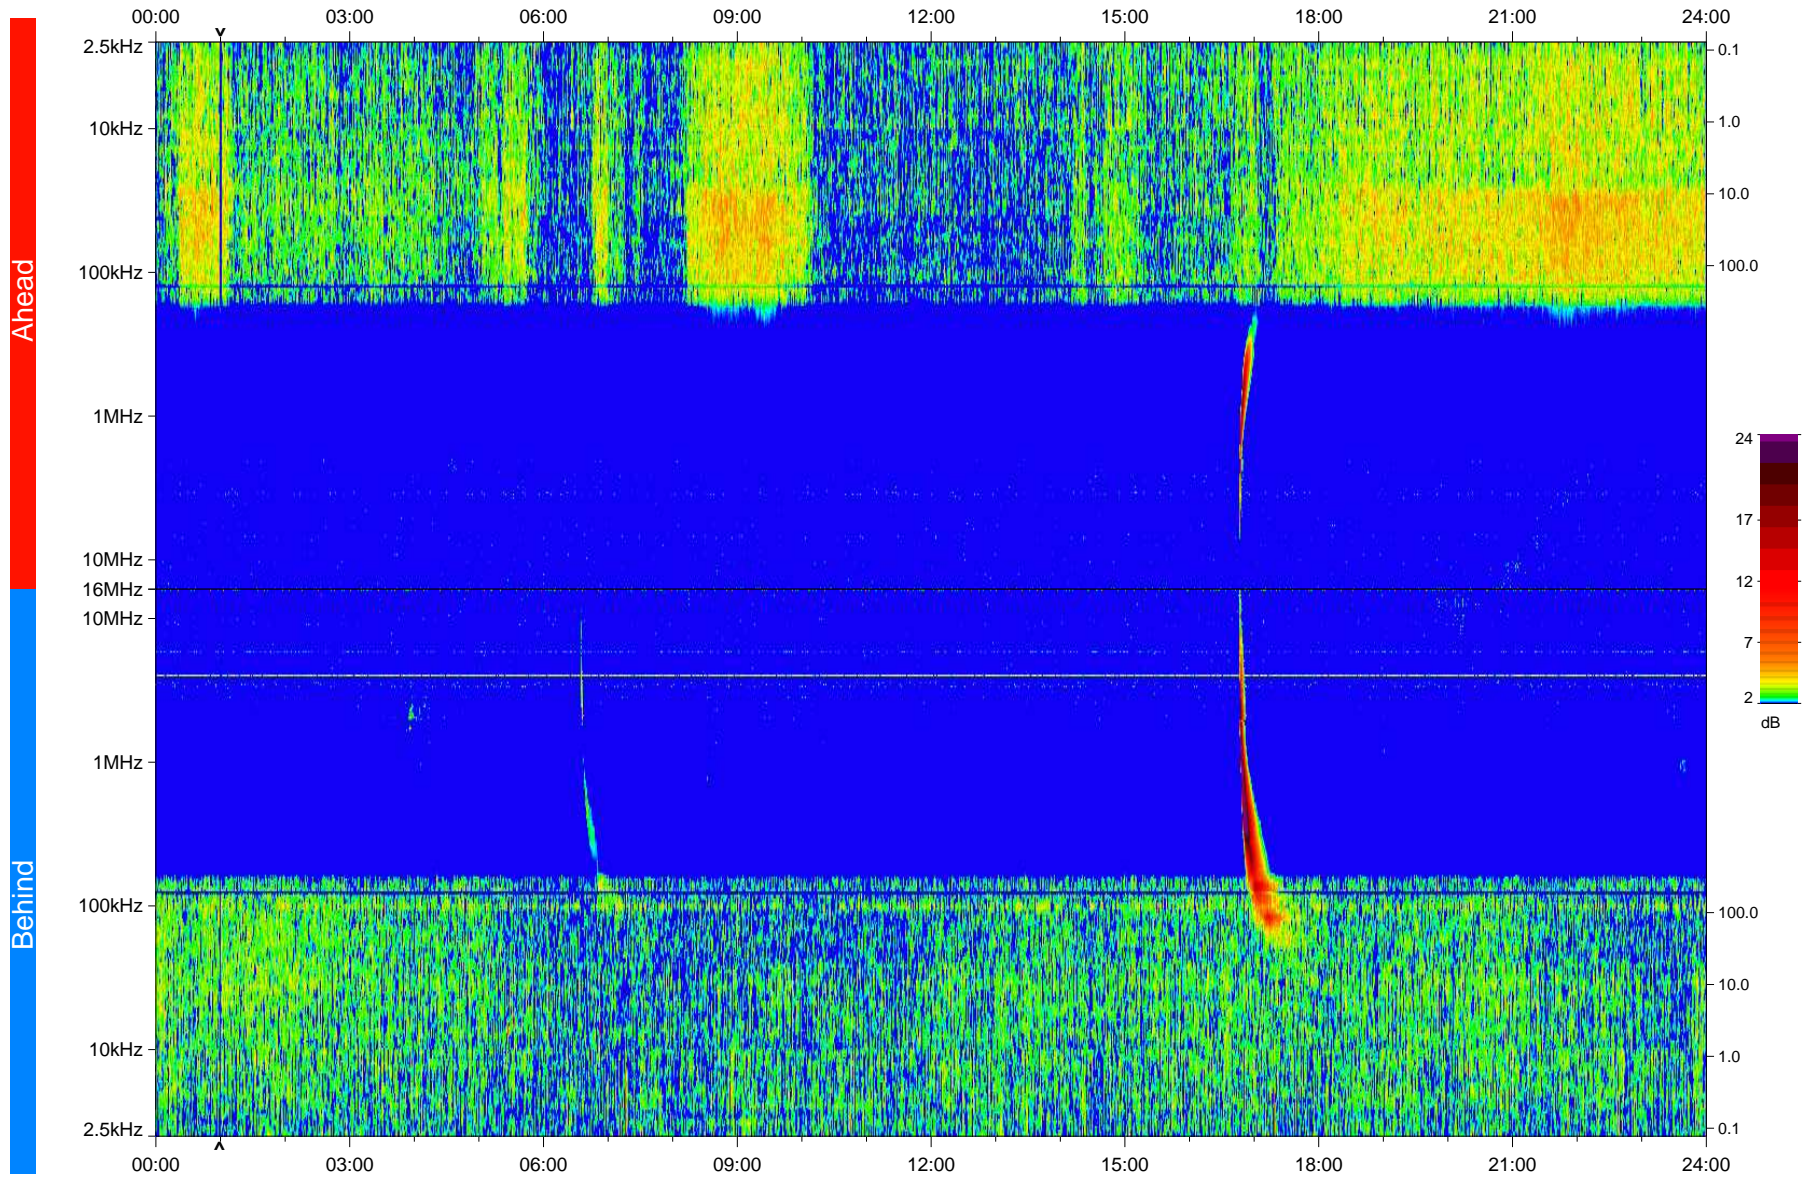

STEREO/WAVES Daily Summary - 10-Jan-2010 (DOY 010)

Ahead source file: swaves_ahead_2010_010_1_04.fin
Ahead PSE Angle: 64.2°

Behind PSE Angle: -69.0°
Behind source file: swaves_behind_2010_010_1_04.fin

Time (UTC)

file: stereo_swaves_daily-summary_color_20100110_v04
made by: space.umn.edu on macOS with IDL 8.8.2 on 2022-10-16 01:33:32, with TMLib V945 / dynspec V311