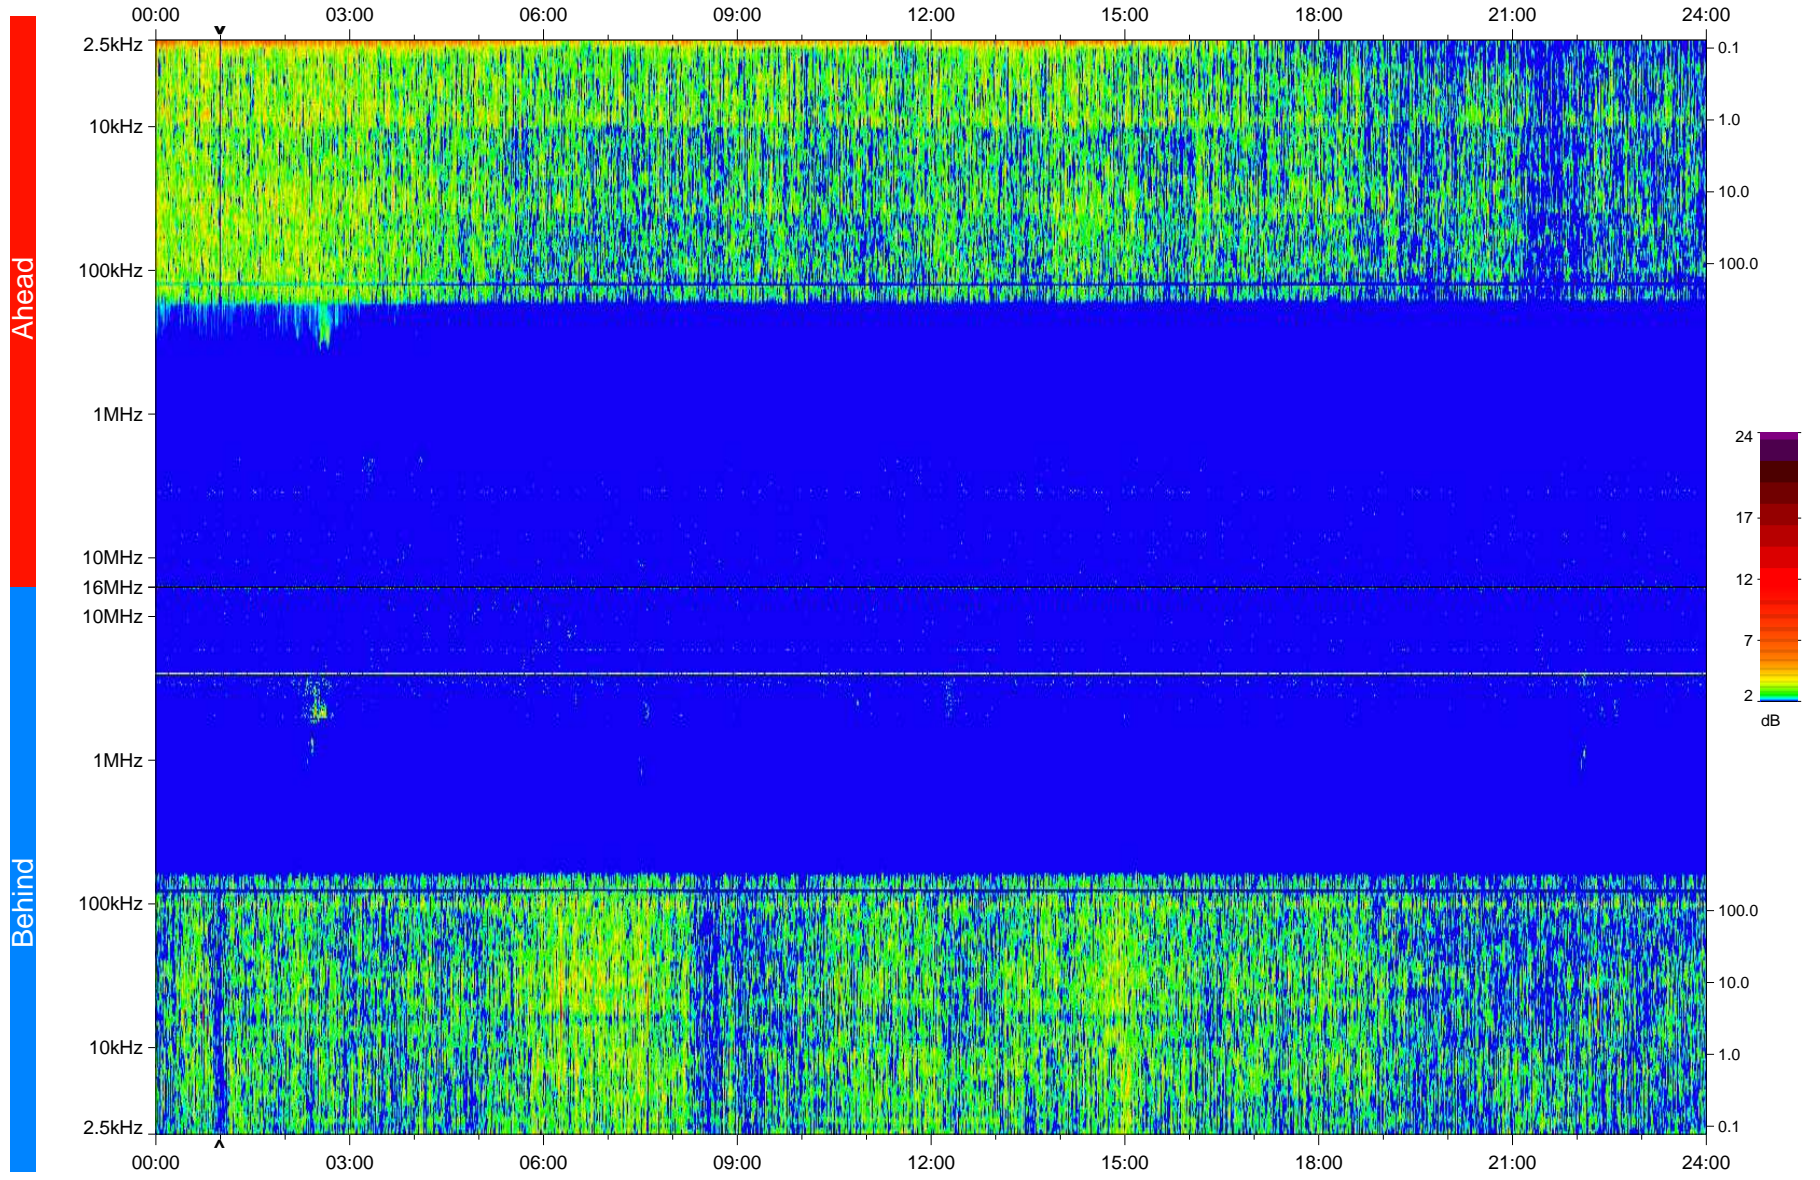

STEREO/WAVES Daily Summary - 08-Jan-2010 (DOY 008)

Ahead source file: swaves_ahead_2010_008_1_04.fin
Ahead PSE Angle: 64.1°

Behind PSE Angle: -68.9°
Behind source file: swaves_behind_2010_008_1_04.fin

Time (UTC)

file: stereo_swaves_daily-summary_color_20100108_v04
made by: space.umn.edu on macOS with IDL 8.8.2 on 2022-10-16 01:27:50, with TLib V945 / dynspec V311