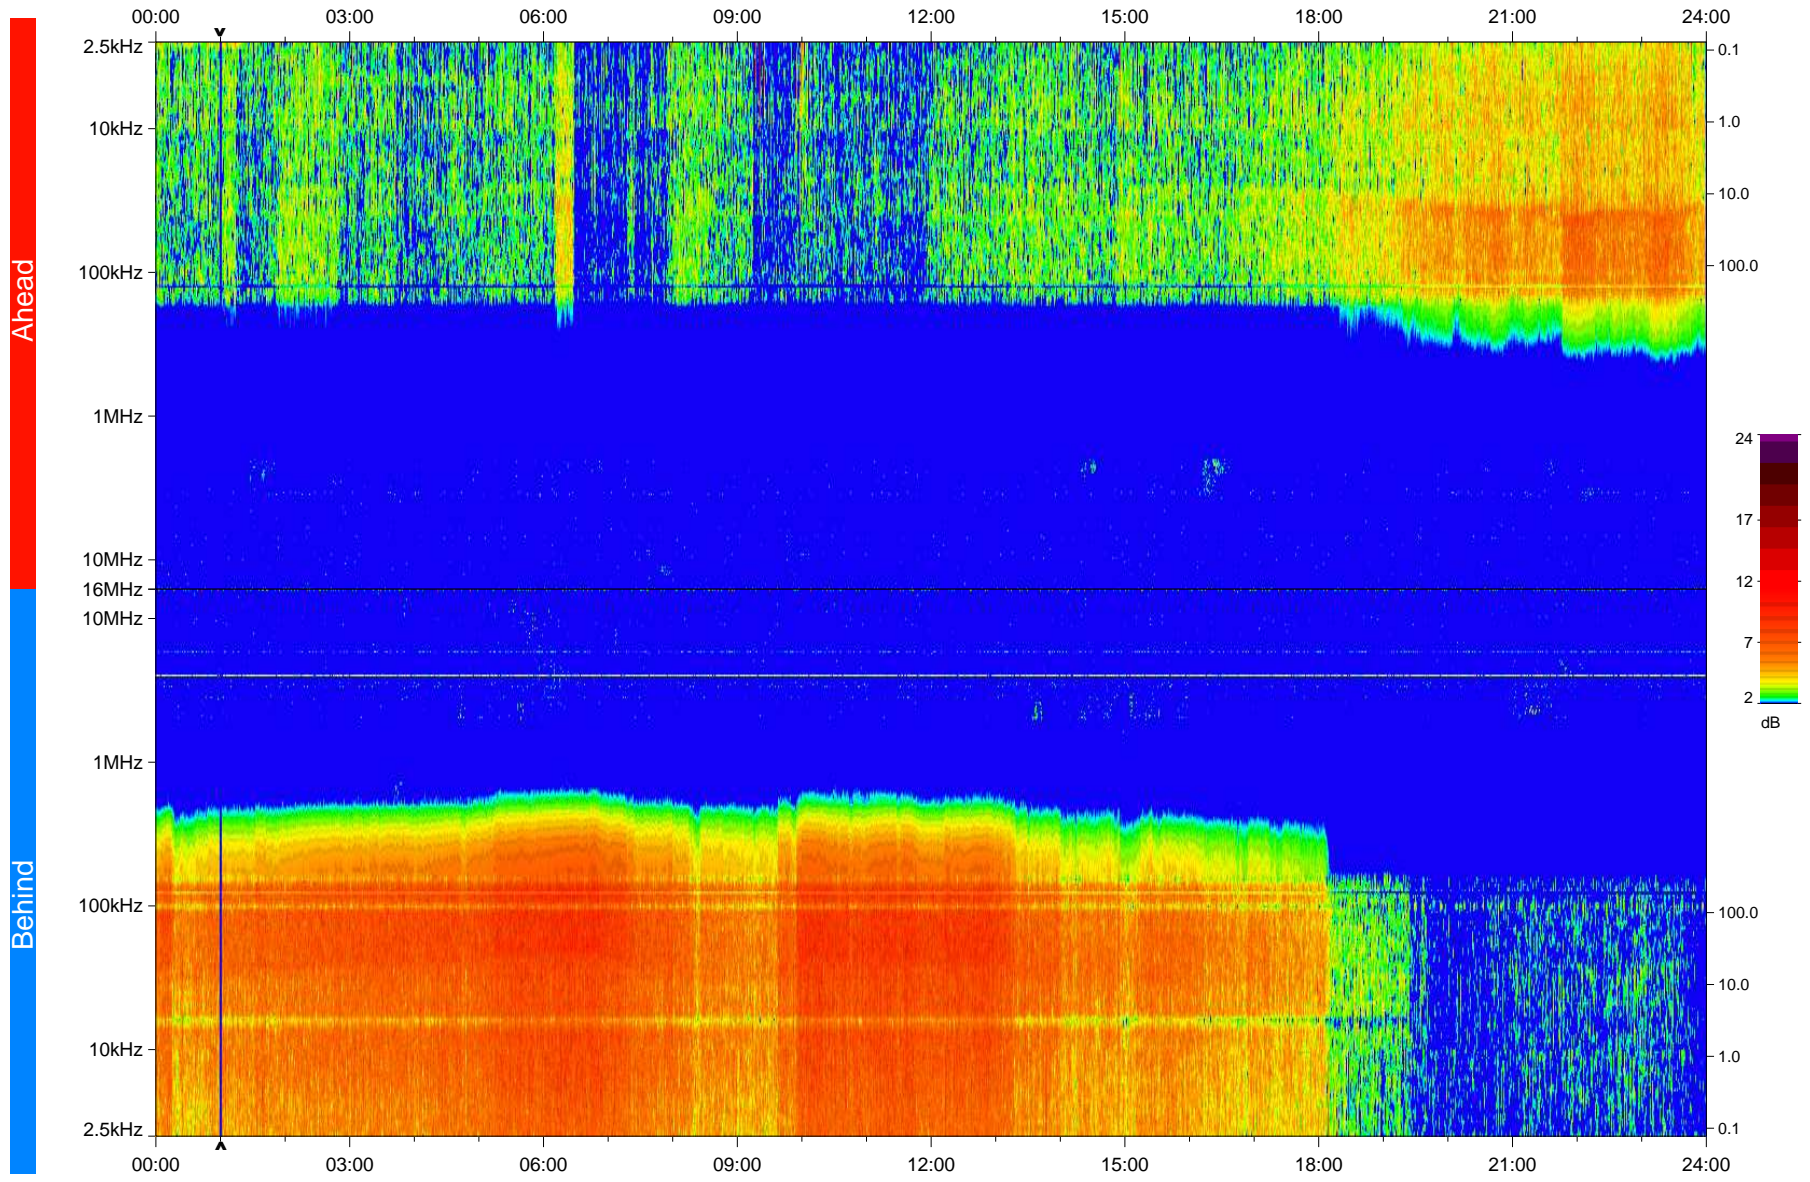

STEREO/WAVES Daily Summary - 06-Jan-2010 (DOY 006)

Ahead source file: swaves_ahead_2010_006_1_04.fin
Ahead PSE Angle: 64.1°

Behind PSE Angle: -68.8°
Behind source file: swaves_behind_2010_006_1_04.fin

Time (UTC)

file: stereo_swaves_daily-summary_color_20100106_v04
made by: space.umn.edu on macOS with IDL 8.8.2 on 2022-10-16 01:22:11, with TLib V945 / dynspec V311