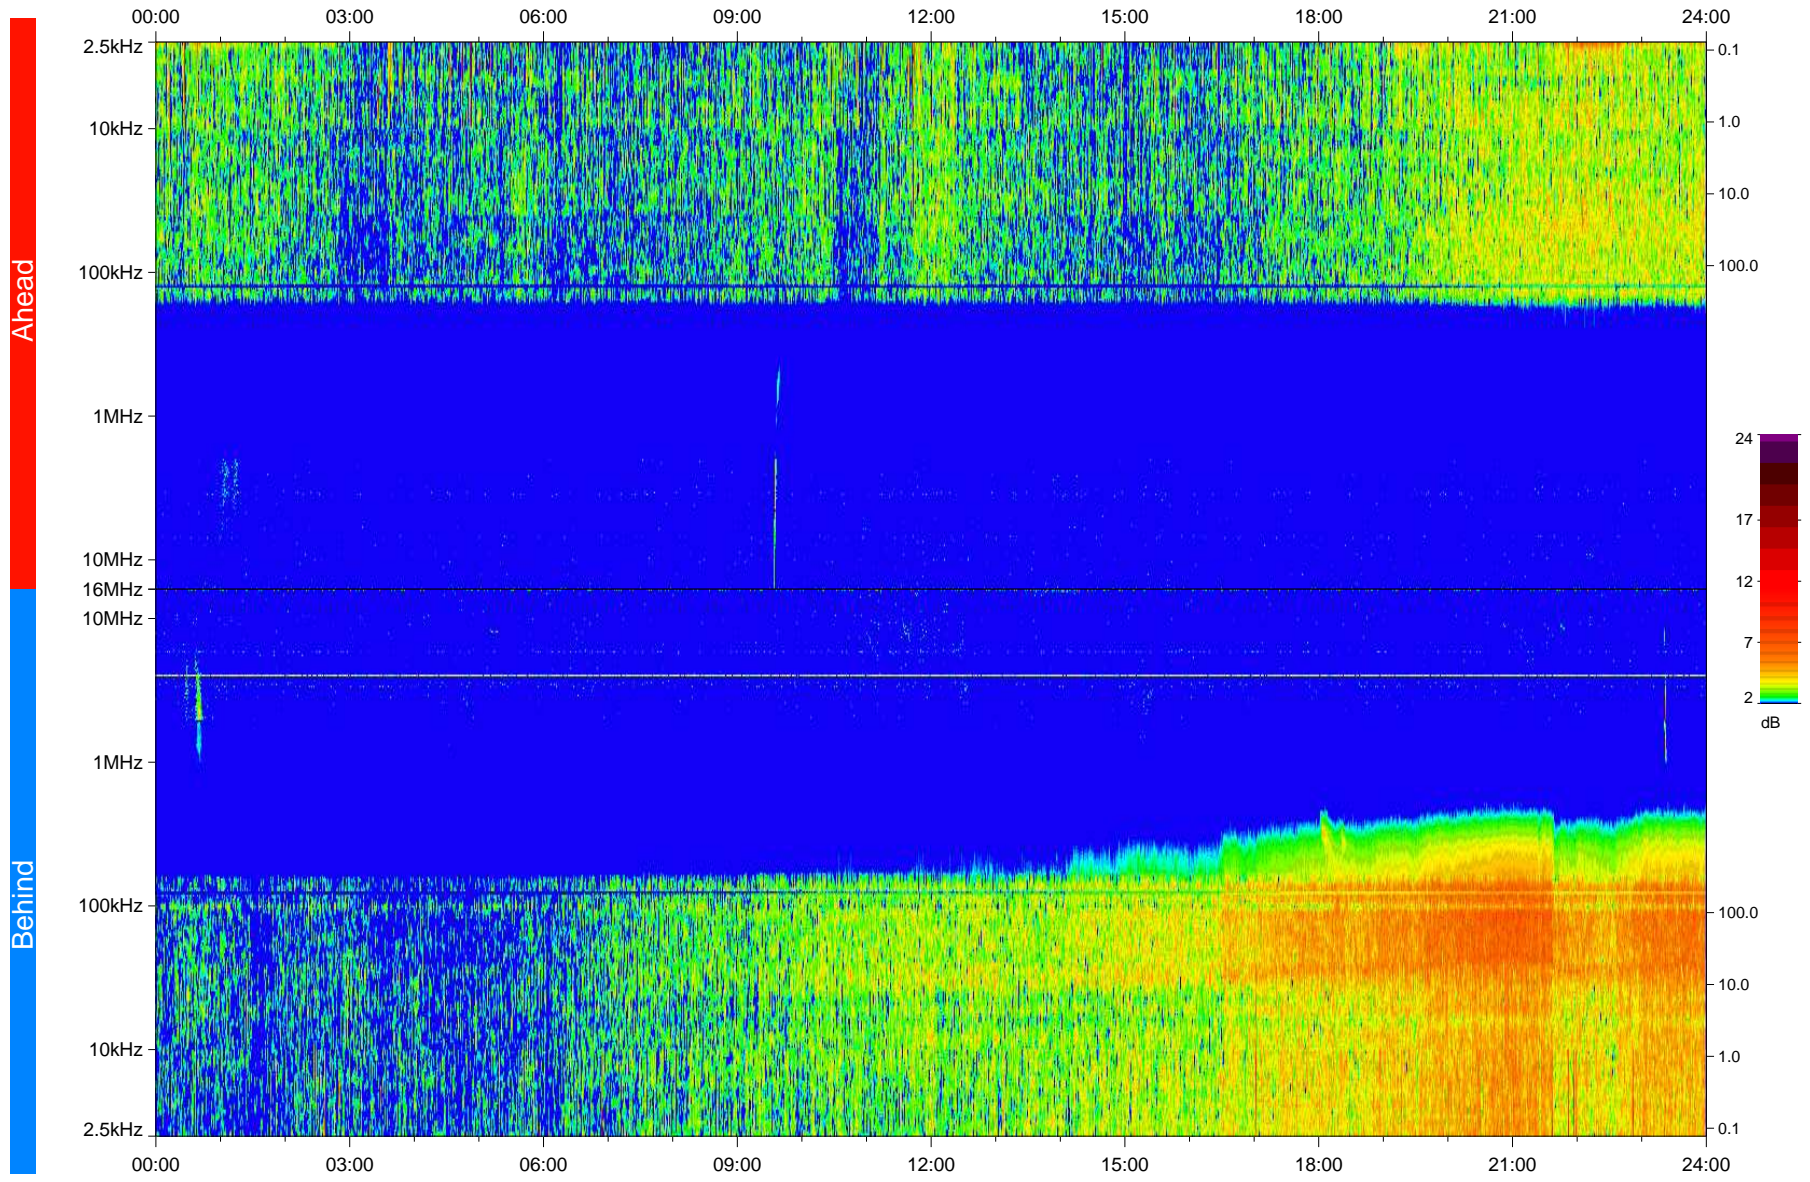

# STEREO/WAVES Daily Summary - 05-Jan-2010 (DOY 005)

Ahead source file: swaves\_ahead\_2010\_005\_1\_04.fin  
Ahead PSE Angle: 64.1°

Behind PSE Angle: -68.6°  
Behind source file: swaves\_behind\_2010\_005\_1\_04.fin

Time (UTC)

file: stereo\_swaves\_daily-summary\_color\_20100105\_v04  
made by: space.umn.edu on macOS with IDL 8.8.2 on 2022-10-16 01:19:19, with TLib V945 / dynspec V311