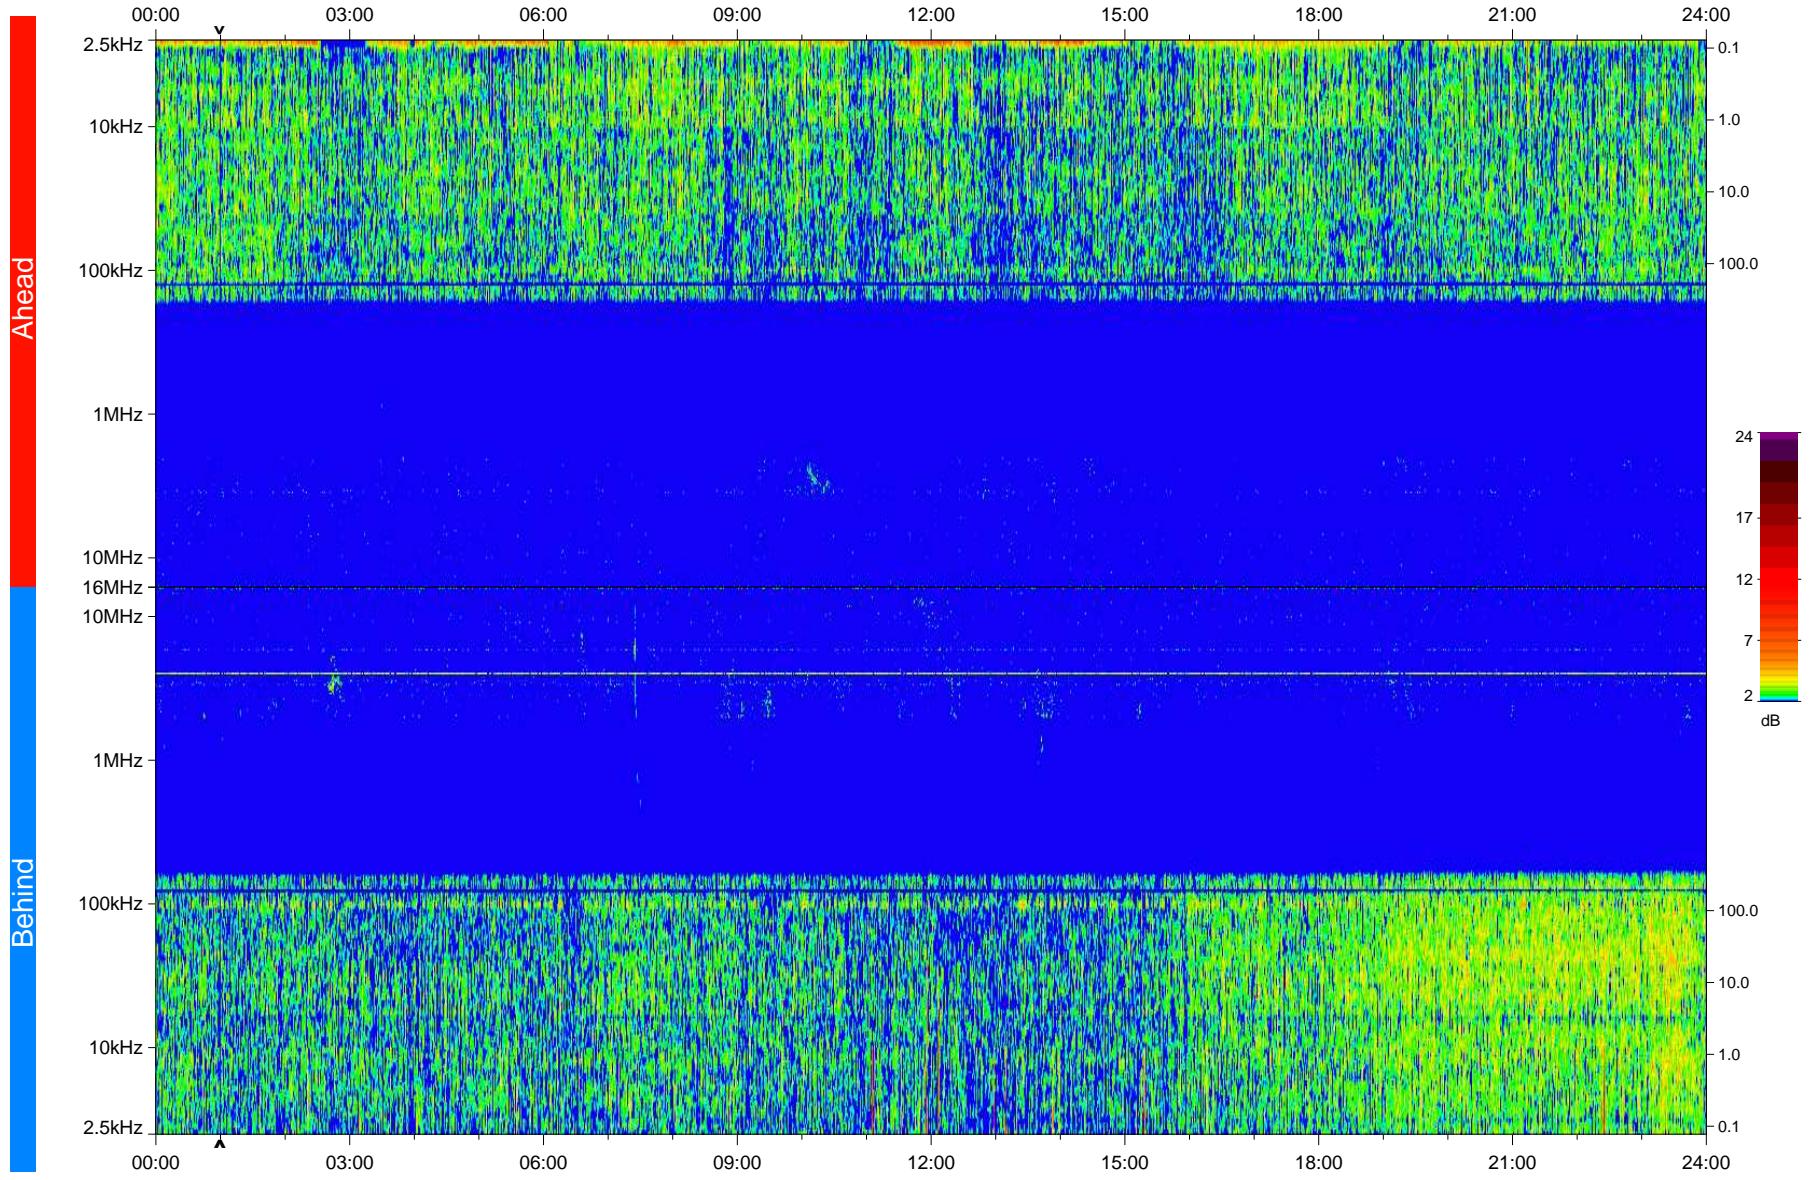

STEREO/WAVES Daily Summary - 04-Jan-2010 (DOY 004)

Ahead source file: swaves_ahead_2010_004_1_04.fin
Ahead PSE Angle: 64.1°

Behind PSE Angle: -68.5°
Behind source file: swaves_behind_2010_004_1_04.fin

Time (UTC)

file: stereo_swaves_daily-summary_color_20100104_v04
made by: space.umn.edu on macOS with IDL 8.8.2 on 2022-10-16 01:16:28, with TLib V945 / dynspec V311