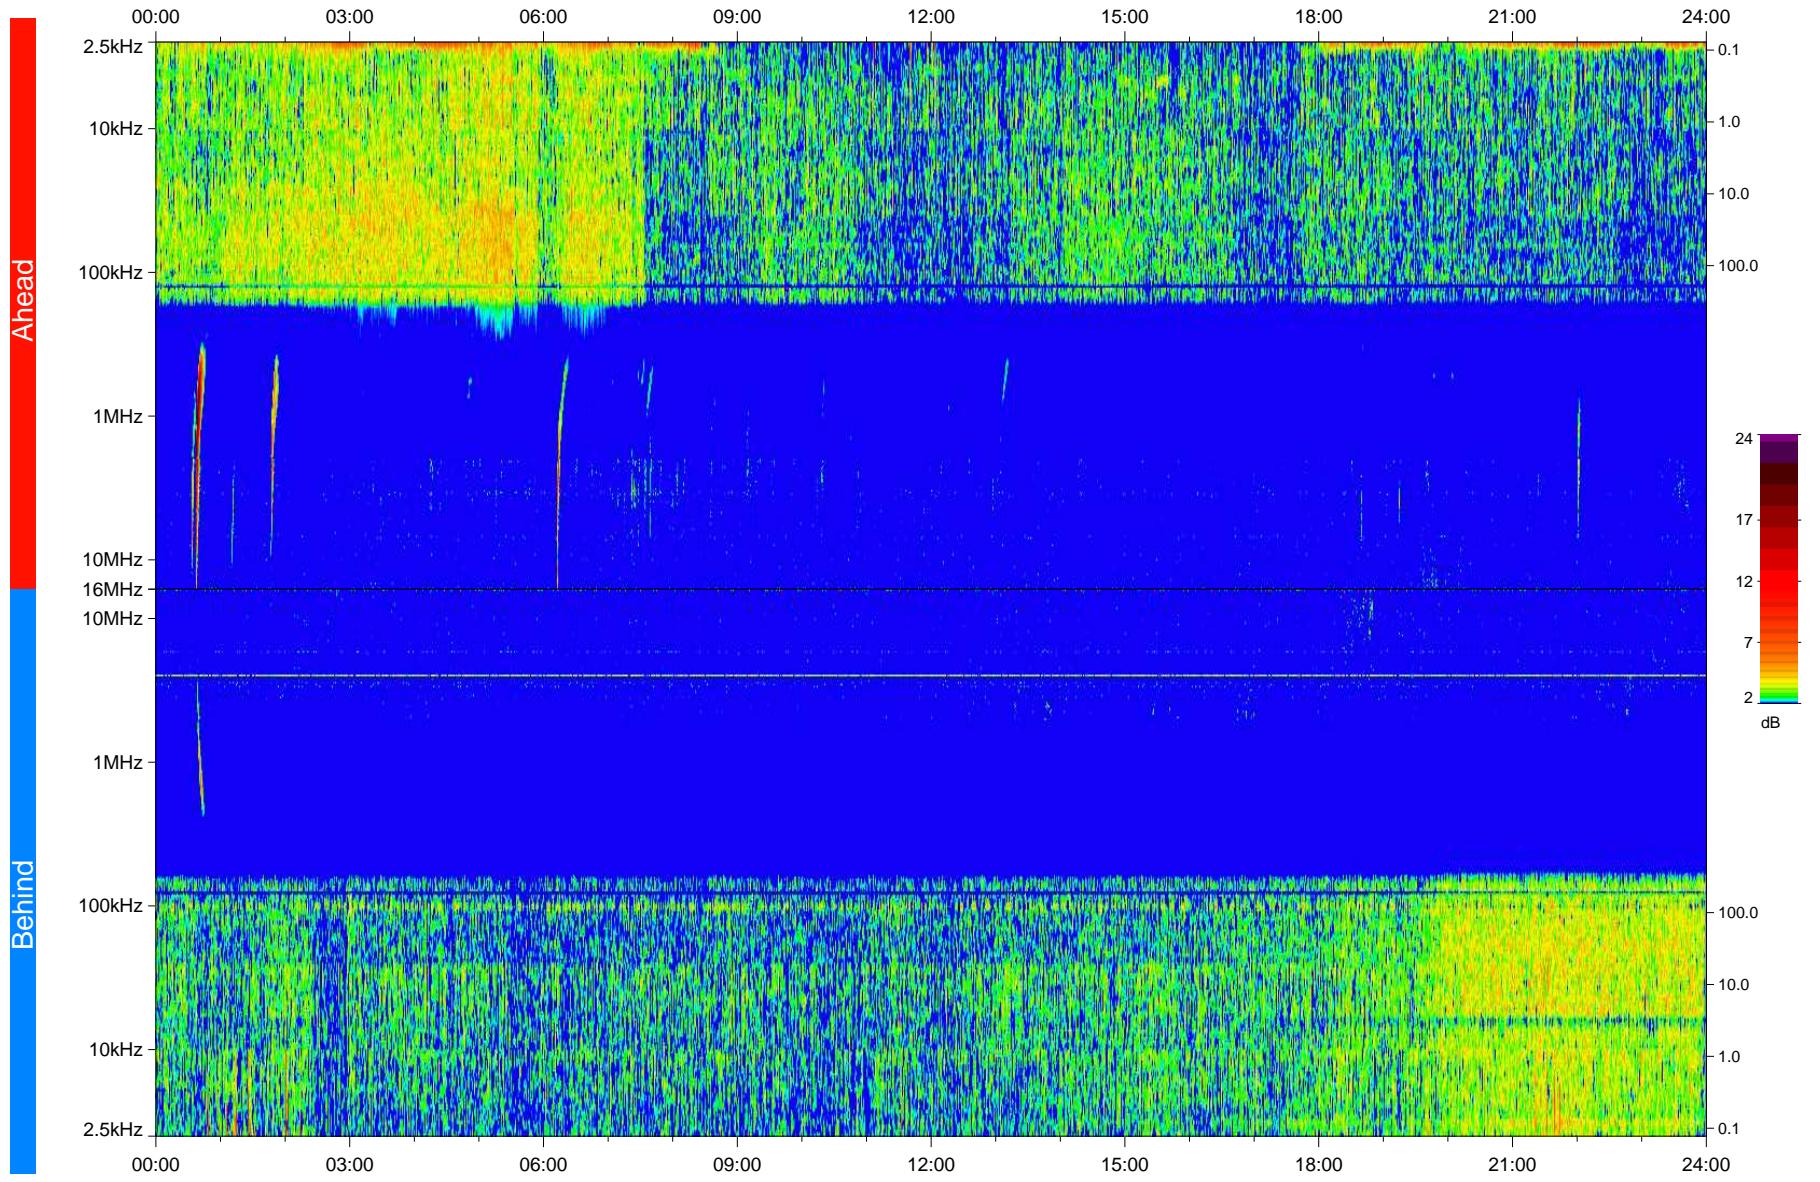

# STEREO/WAVES Daily Summary - 03-Jan-2010 (DOY 003)

Ahead source file: swaves\_ahead\_2010\_003\_1\_04.fin  
Ahead PSE Angle: 64.1°

Behind PSE Angle: -68.5°  
Behind source file: swaves\_behind\_2010\_003\_1\_04.fin

Time (UTC)

file: stereo\_swaves\_daily-summary\_color\_20100103\_v04  
made by: space.umn.edu on macOS with IDL 8.8.2 on 2022-10-16 01:13:37, with TMLib V945 / dynspec V311