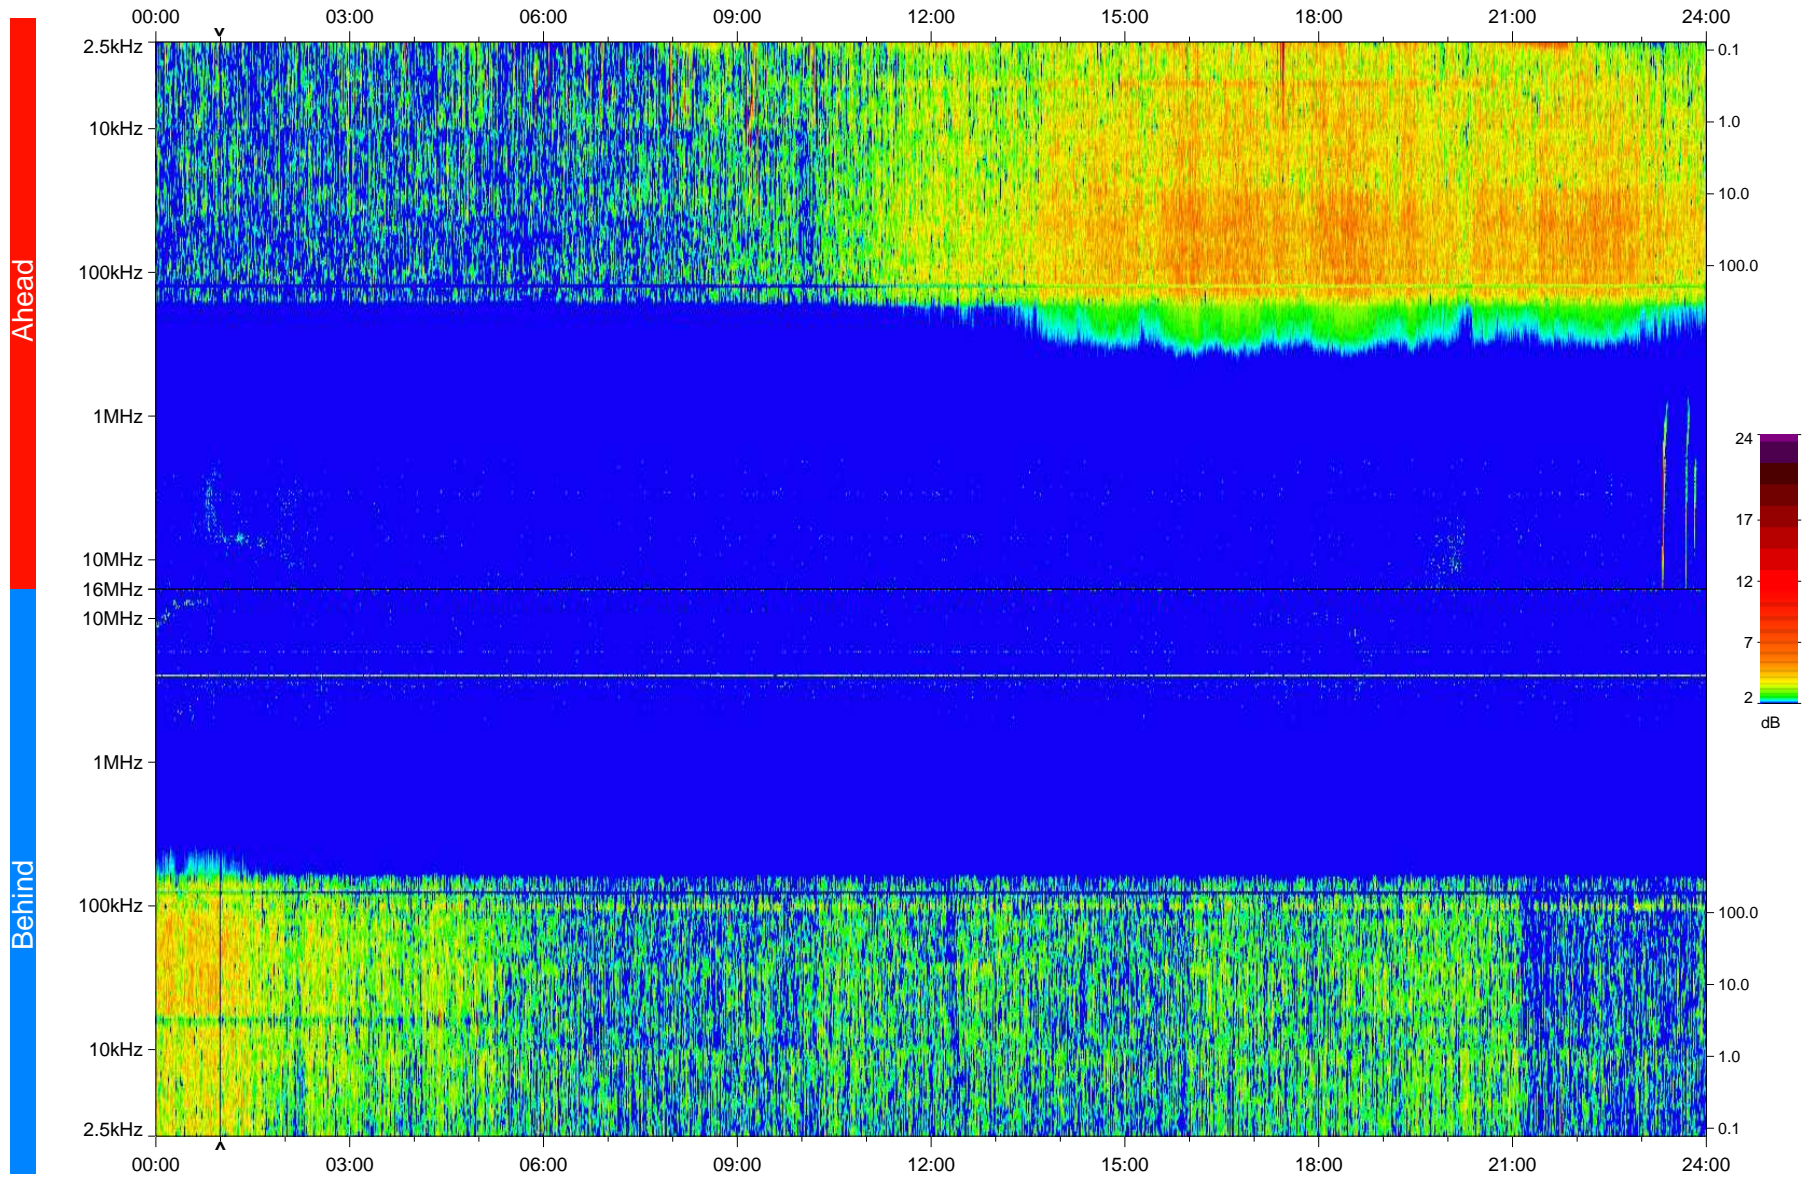

STEREO/WAVES Daily Summary - 02-Jan-2010 (DOY 002)

Ahead source file: swaves_ahead_2010_002_1_04.fin
Ahead PSE Angle: 64.0°

Behind PSE Angle: -68.4°
Behind source file: swaves_behind_2010_002_1_04.fin

Time (UTC)

file: stereo_swaves_daily-summary_color_20100102_v04
made by: space.umn.edu on macOS with IDL 8.8.2 on 2022-10-16 01:10:47, with TMLib V945 / dynspec V311