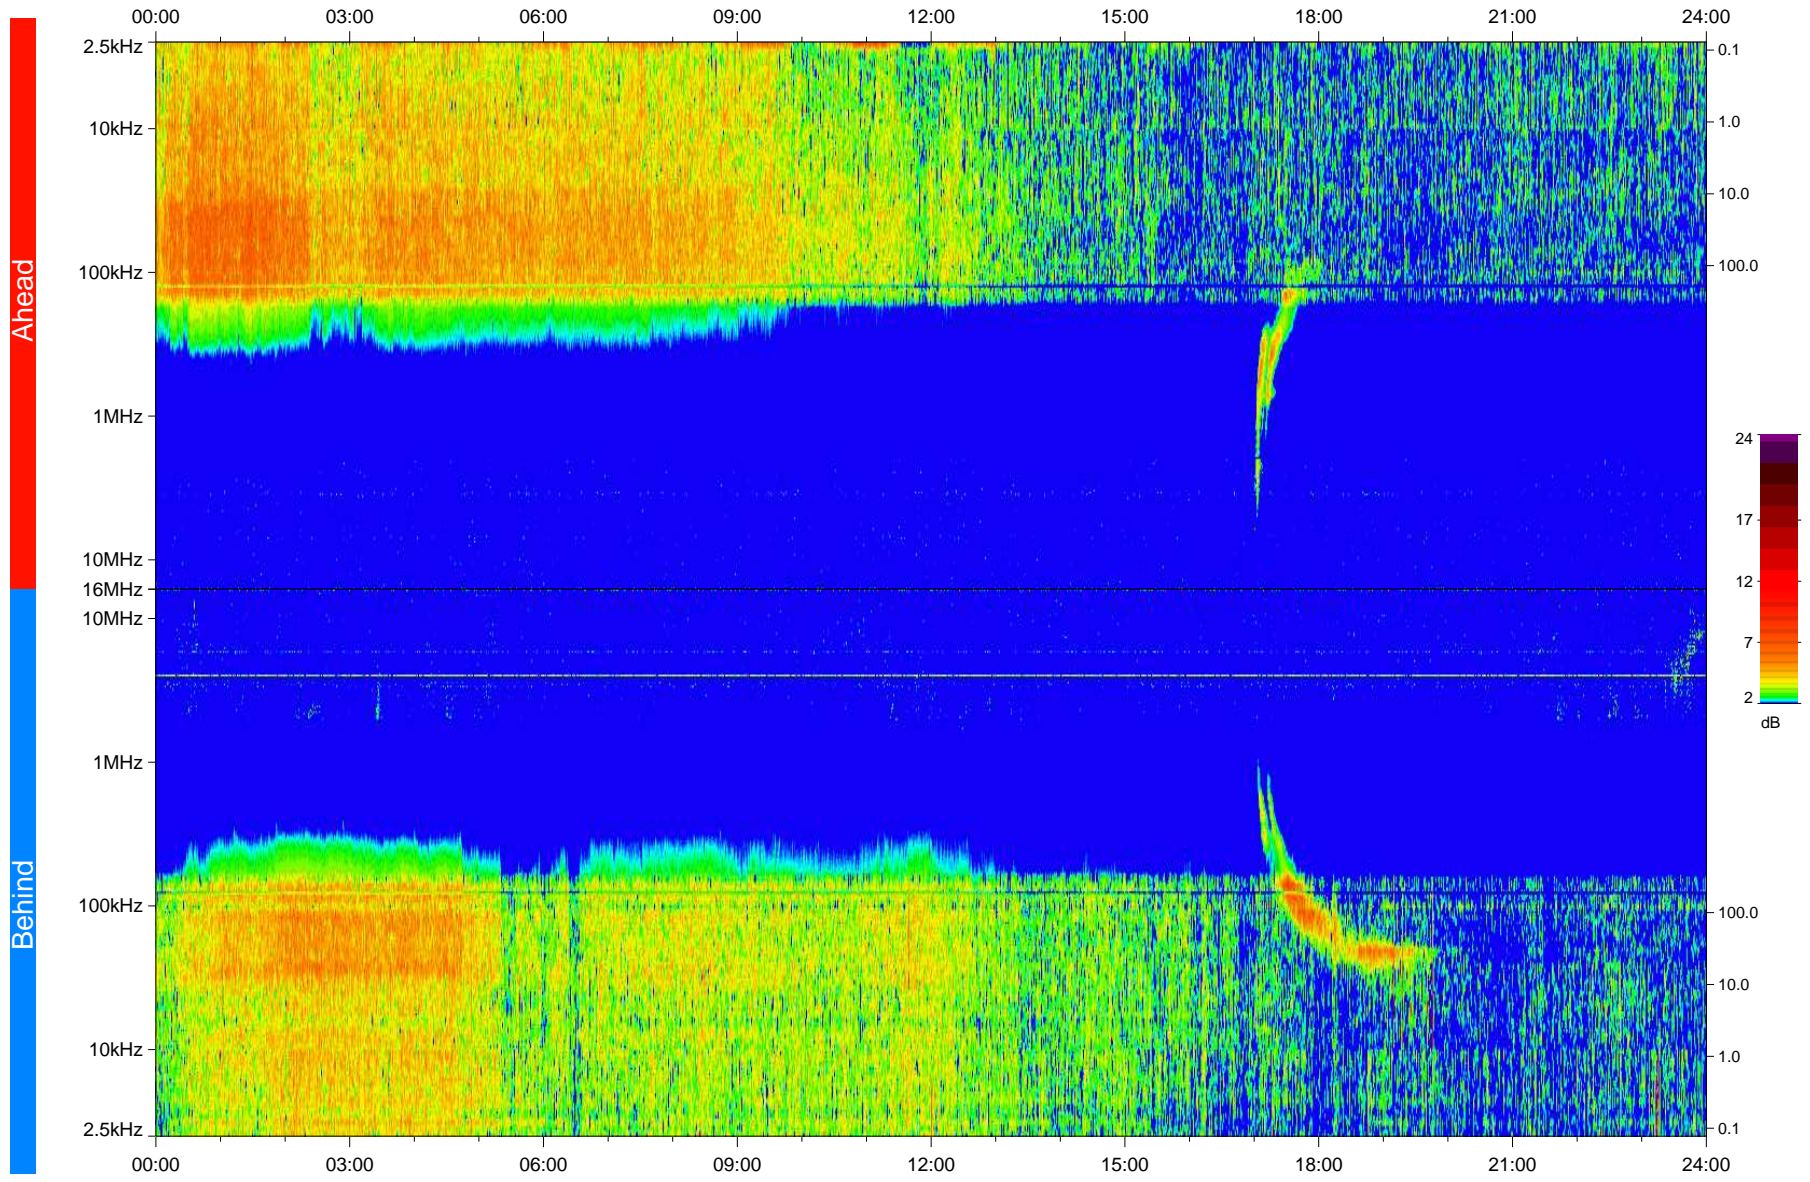

STEREO/WAVES Daily Summary - 01-Jan-2010 (DOY 001)

Ahead source file: swaves_ahead_2010_001_1_04.fin
Ahead PSE Angle: 64.0°

Behind PSE Angle: -68.3°
Behind source file: swaves_behind_2010_001_1_04.fin

Time (UTC)

file: stereo_swaves_daily-summary_color_20100101_v04
made by: space.umn.edu on macOS with IDL 8.8.2 on 2022-10-16 01:07:57, with TMLib V945 / dynspec V311