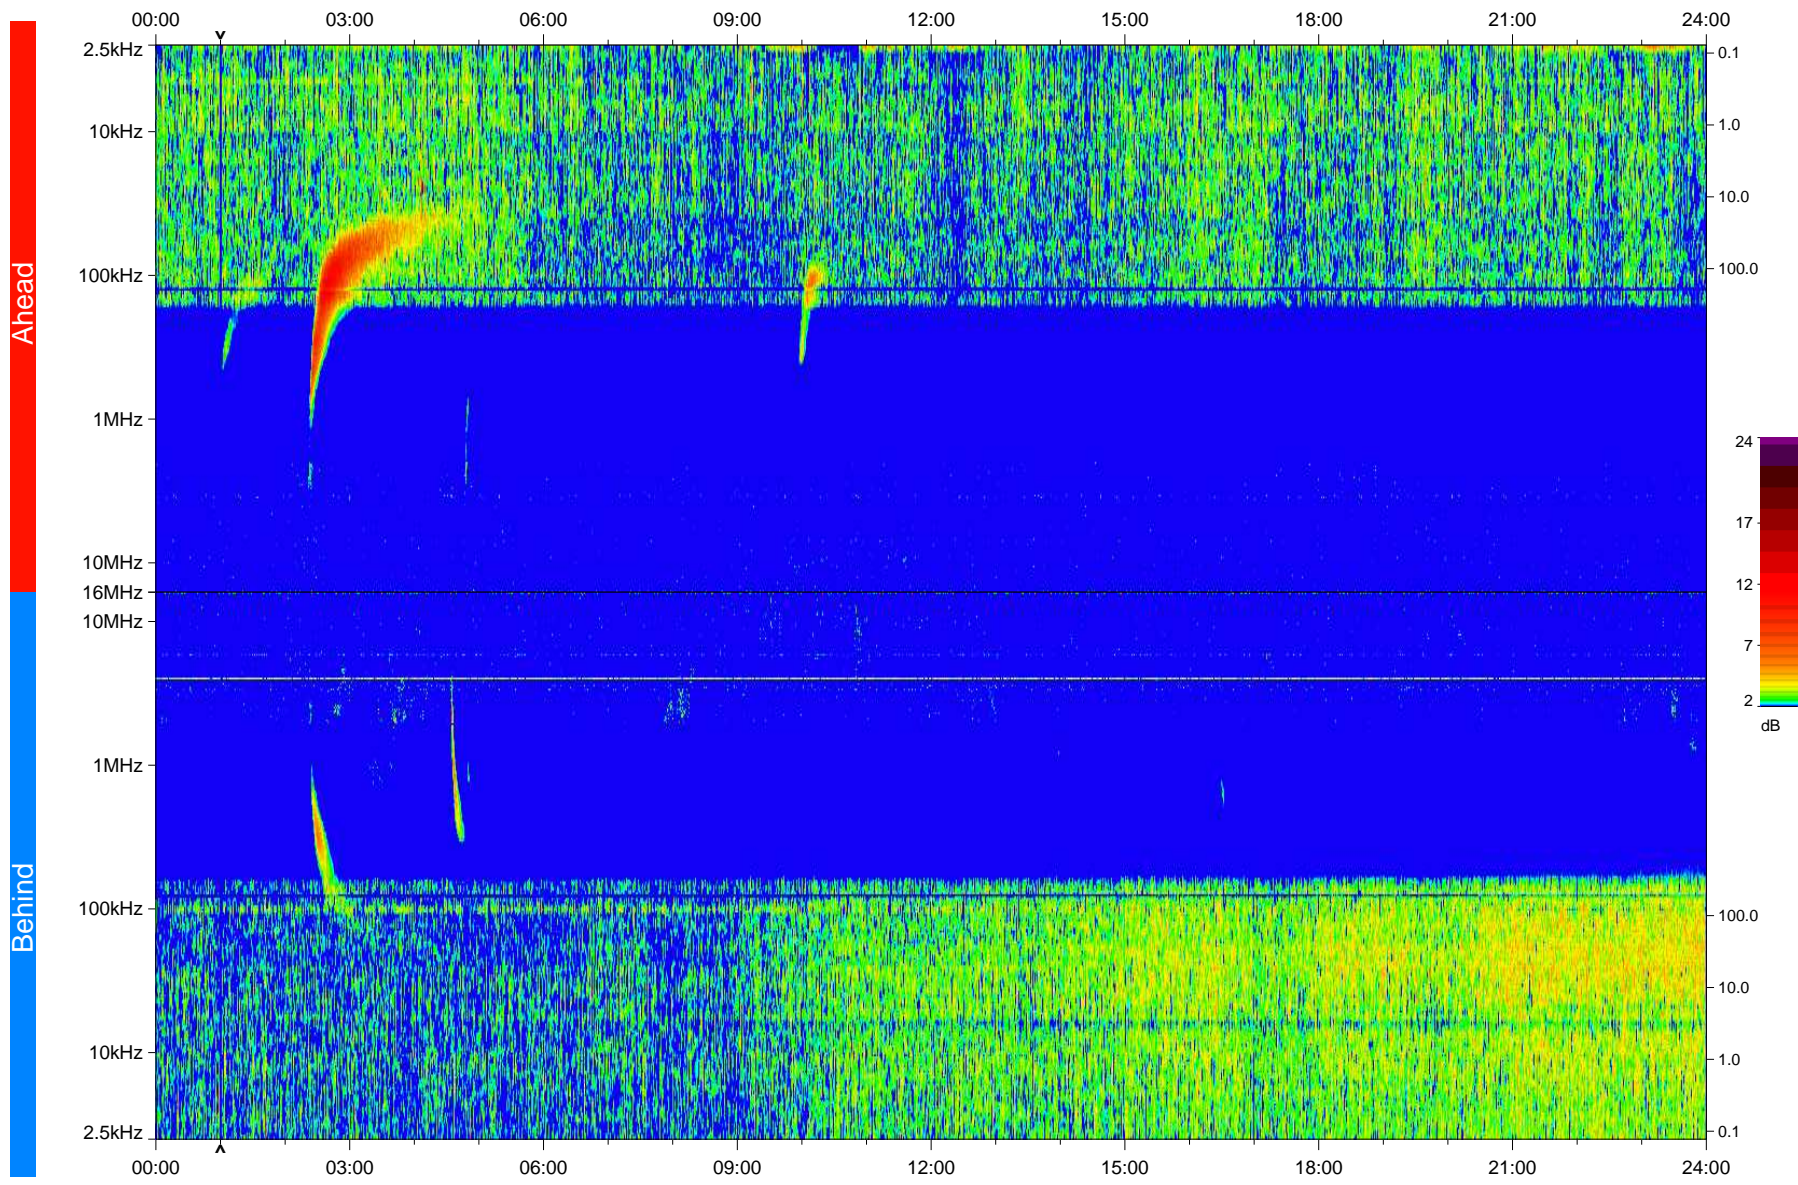

# STEREO/WAVES Daily Summary - 28-Dec-2009 (DOY 362)

Ahead source file: swaves\_ahead\_2009\_362\_1\_04.fin  
Ahead PSE Angle: 63.9°

Behind PSE Angle: -67.9°  
Behind source file: swaves\_behind\_2009\_362\_1\_04.fin

Time (UTC)

file: stereo\_swaves\_daily-summary\_color\_20091228\_v04  
made by: space.umn.edu on macOS with IDL 8.8.2 on 2022-10-17 17:57:01, with TLib V945 / dynspec V311